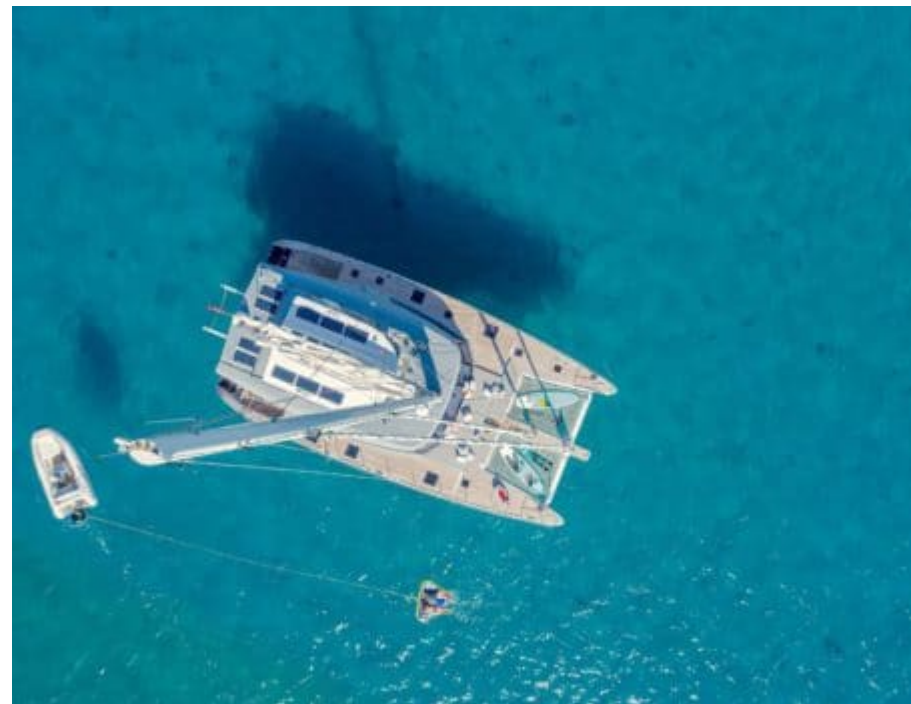

S/Y ADEA

Length
18.30m
60 ft.

Guests
8

Cabins
4

Crew
3

S/Y ADEA

-  Air Conditioning
-  Donuts
-  Fishing Gear
-  Paddle Boards x
2
-  Seabob
-  Snorkeling Gear
-  Tender
-  Wifi

EXTERIOR DESIGN