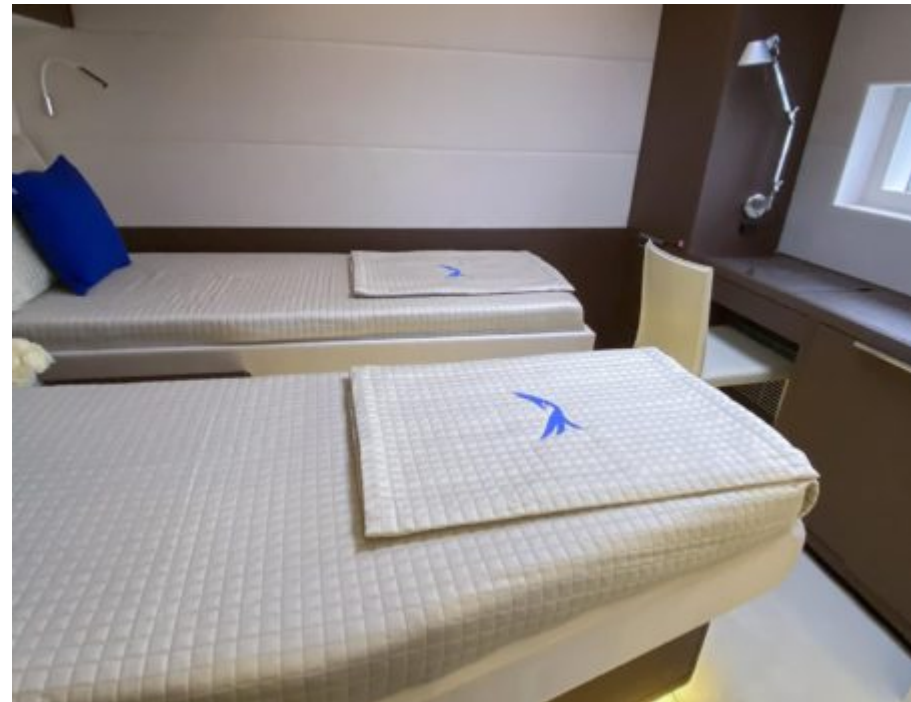

# S/Y MARIAH PRINCESS III

-  Air Conditioning
-  Fishing Gear
-  Jacuzzi
-  Paddle Boards x 2
-  Seabob
-  Snorkeling Gear
-  Tender
-  Wakeboard
-  Wifi

# INTERIOR DESIGN