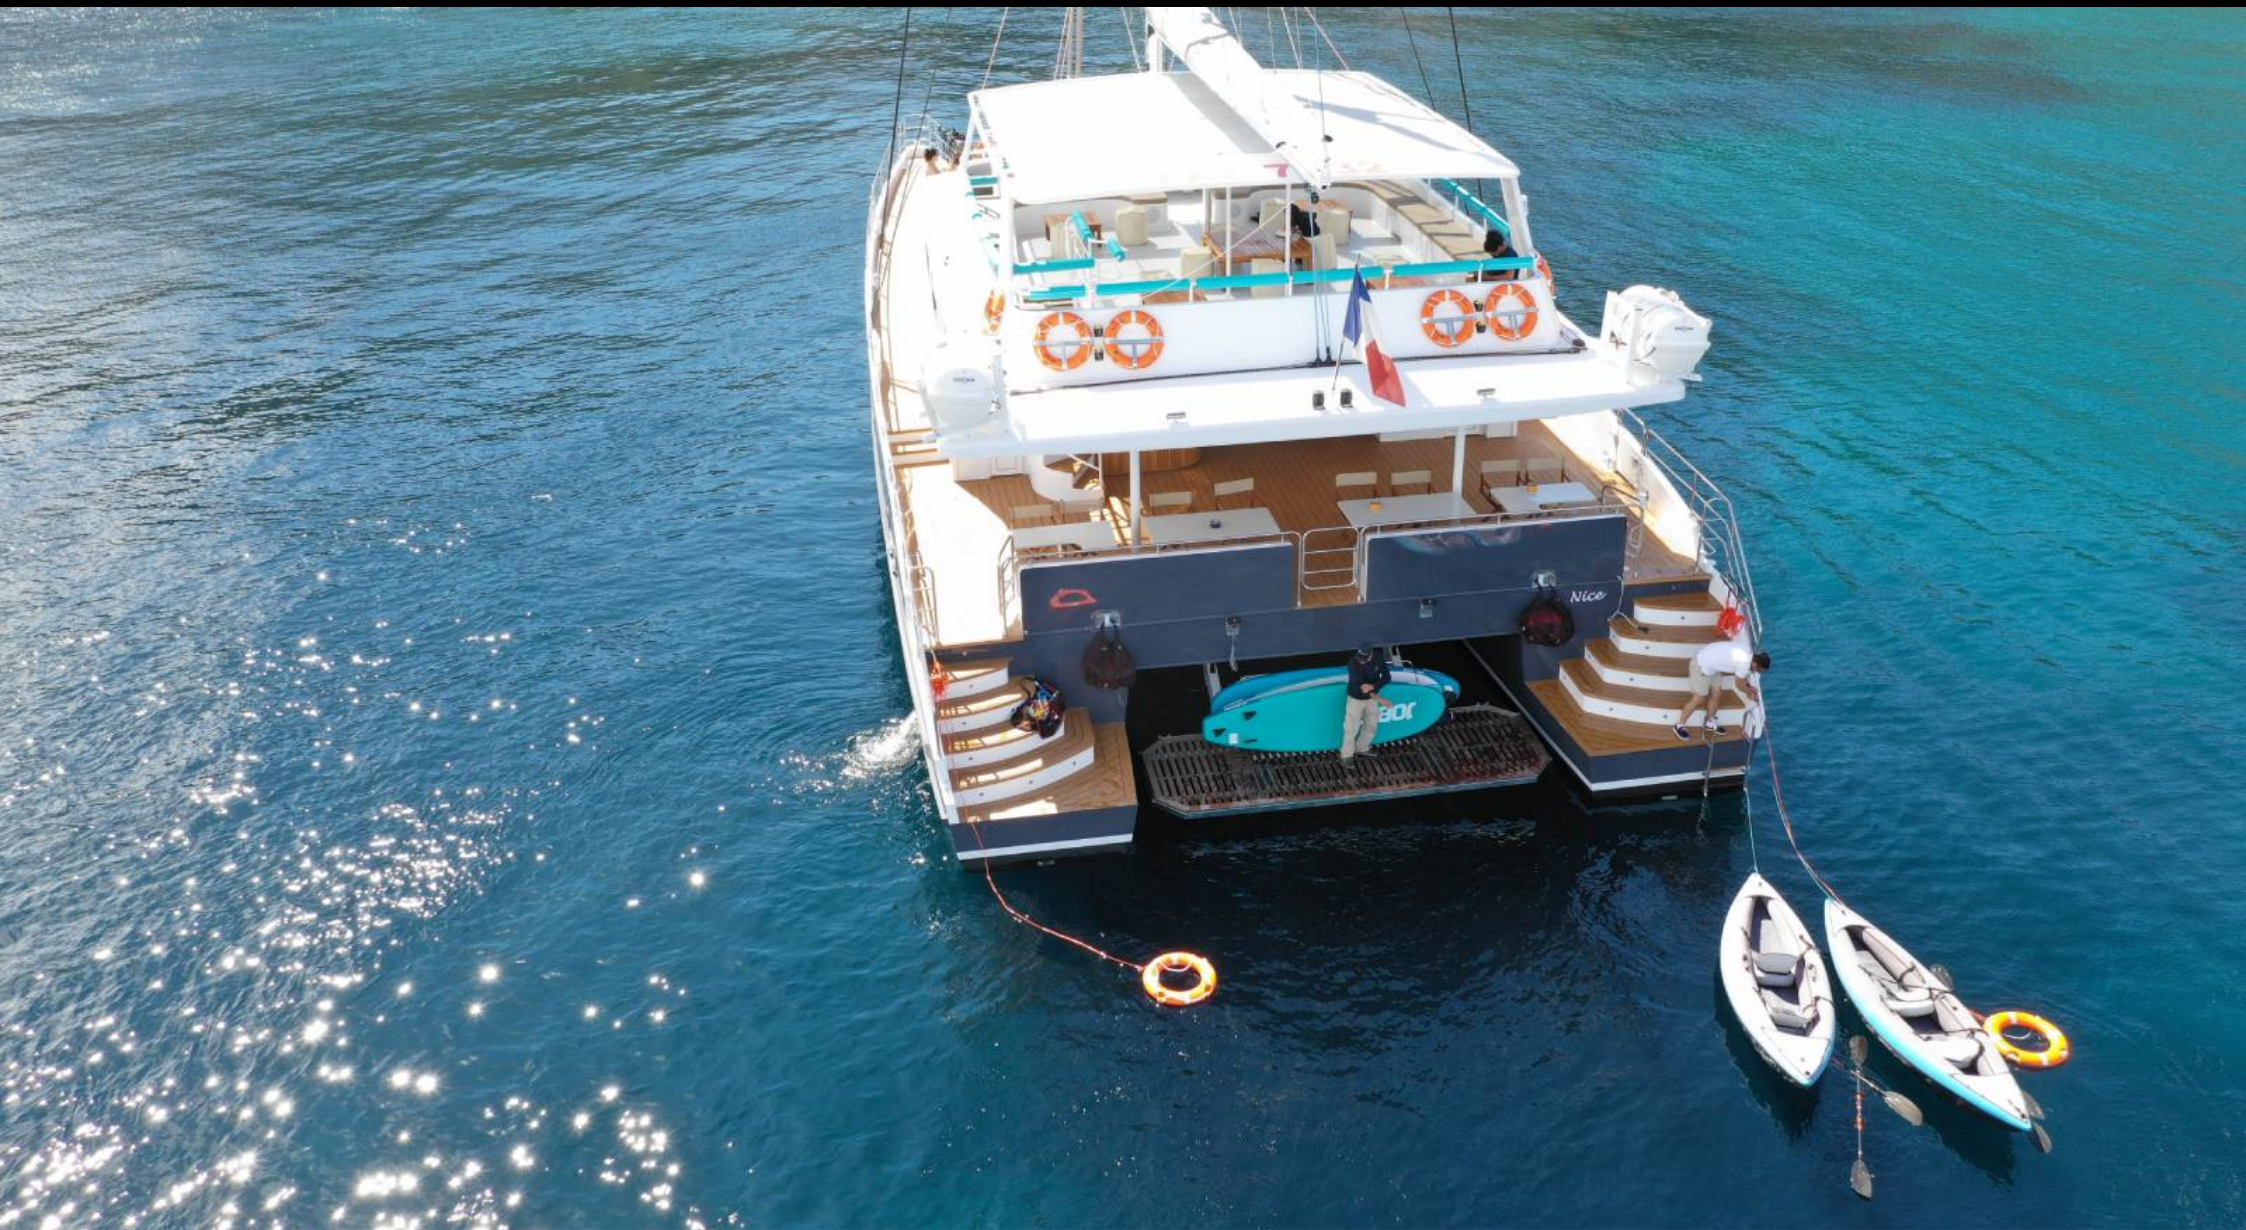

S/Y RIVIERA
CAT

 Length
25m 82.02 ft.

 Guests
120

 Crew
3

S/Y RIVIERA CAT

-  Barbecue
-  Sunbeds
-  Toilet
-  Air Conditioning
-  kayaks x 3
-  Paddle Boards x 4
-  Sound System
-  Wifi

EXTERIOR DESIGN

INTERIOR DESIGN

GALLERY LIFESTYLE

Specifications

Low rate per day

7 000 €

High rate per day

7 000 €

Summer low rate per week

49 000 €

Year built

2019

Length

25 m

Guests Cruising

120

Cabins

0

Winter Cruising Area(s)

West Mediterranean

Summer Cruising Area(s)

West Mediterranean

Crew

3

Max speed

18 knots