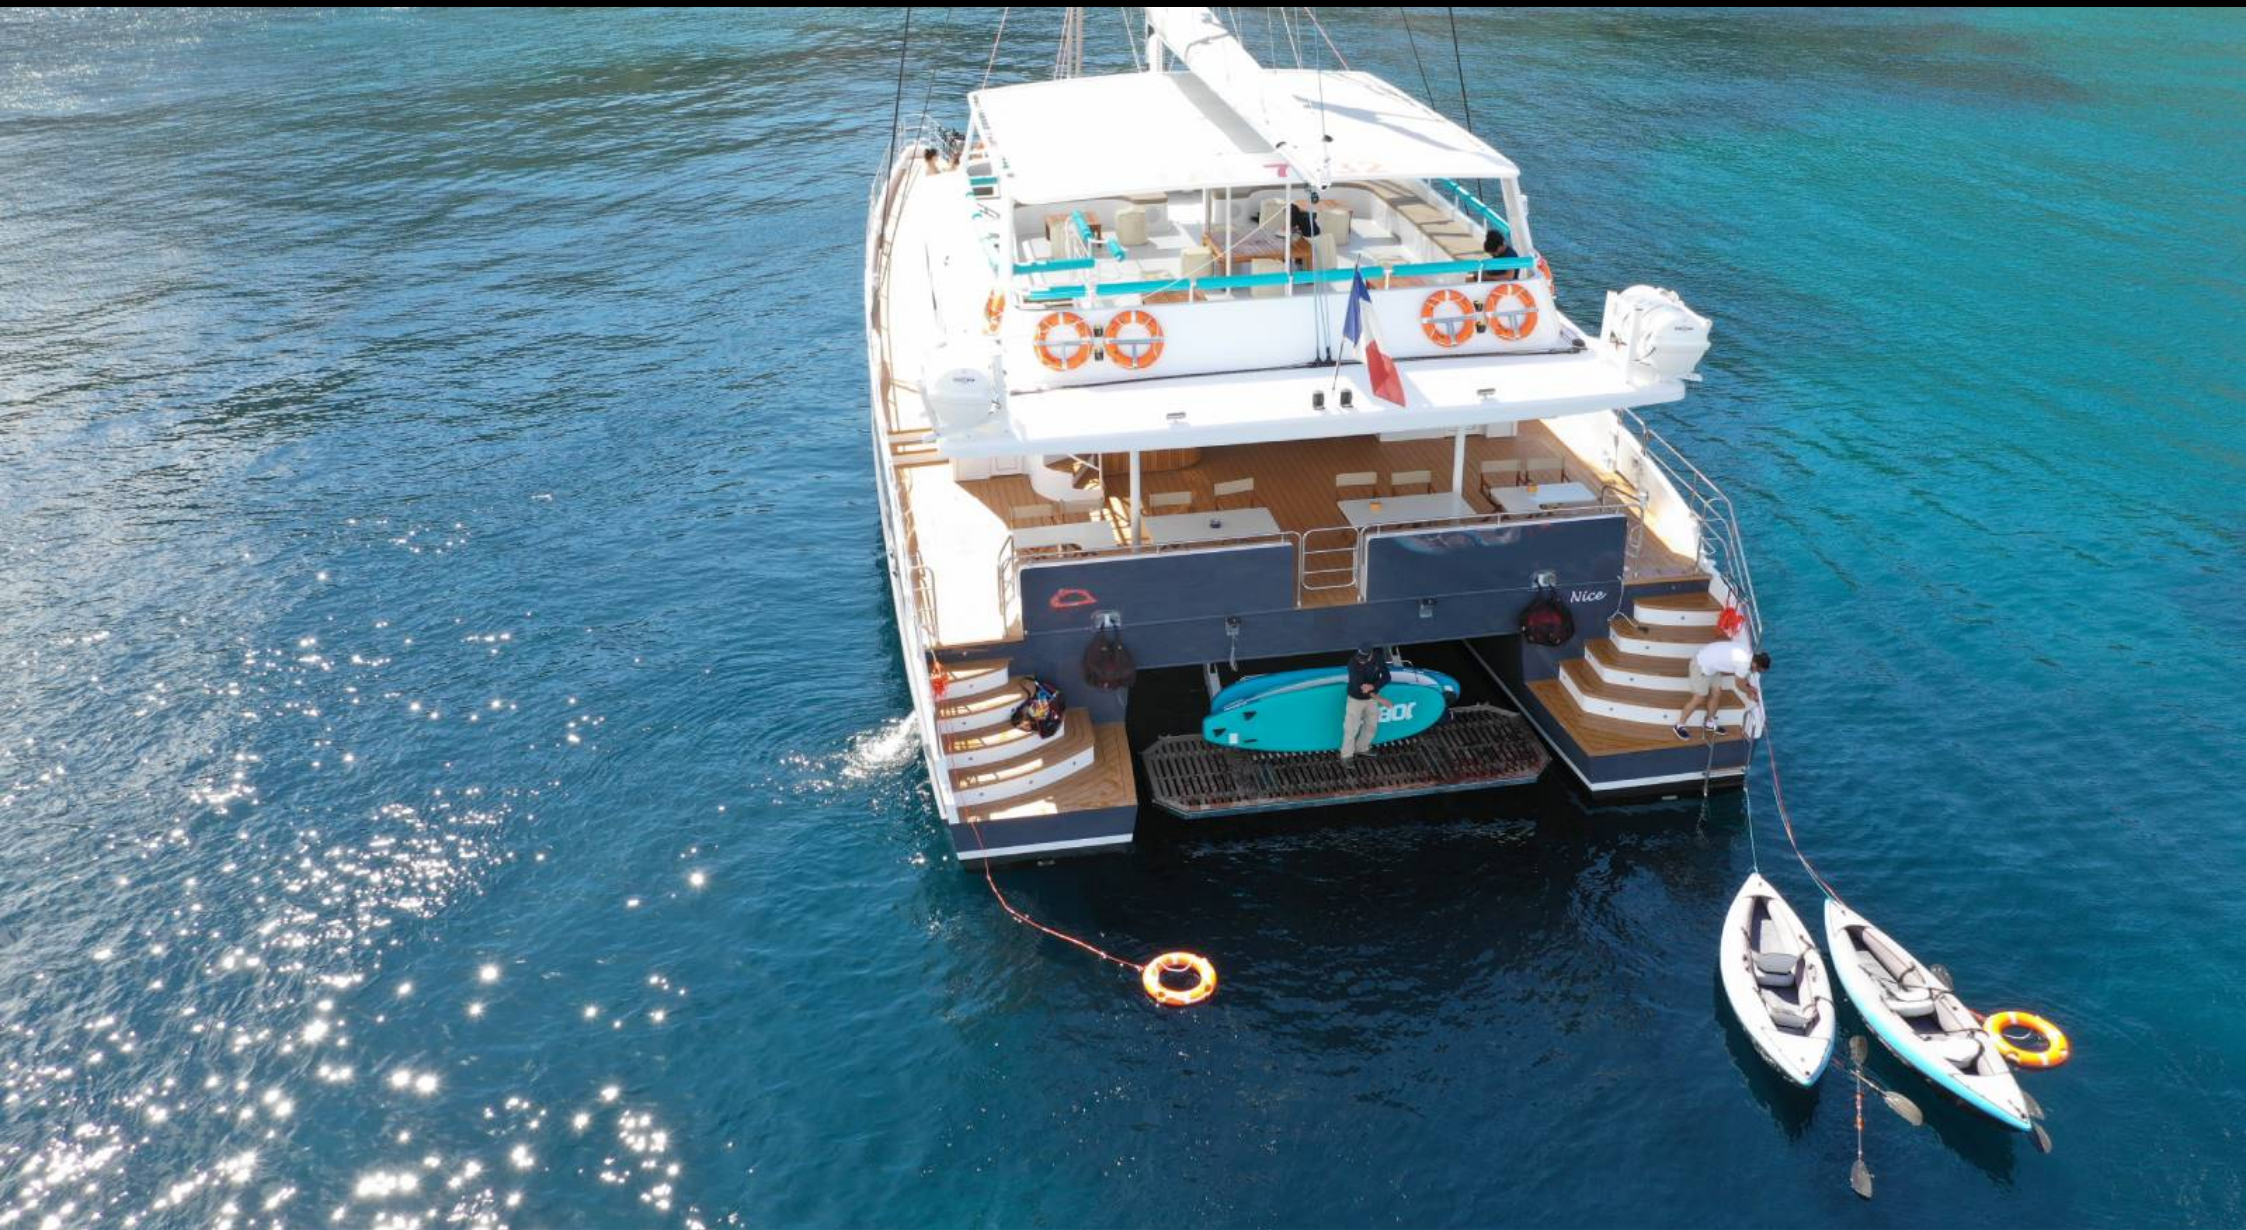

S/Y RIVIERA CAT

Length
25m 82.02 ft.

Guests
120

Crew
3

S/Y RIVIERA CAT

-  Barbecue
-  Sunbeds
-  Toilet
-  Air Conditioning
-  kayaks x 3
-  Paddle Boards x 4
-  Sound System
-  Wifi

EXTERIOR DESIGN

INTERIOR DESIGN

GALLERY LIFESTYLE

Specifications

Low rate per day

7 000 €

High rate per day

7 000 €

Summer low rate per week

49 000 €

Year built

2019

Length

25 m

Guests Cruising

120

Cabins

0

Winter Cruising Area(s)

West Mediterranean

Summer Cruising Area(s)

West Mediterranean

Crew

3

Max speed

18 knots