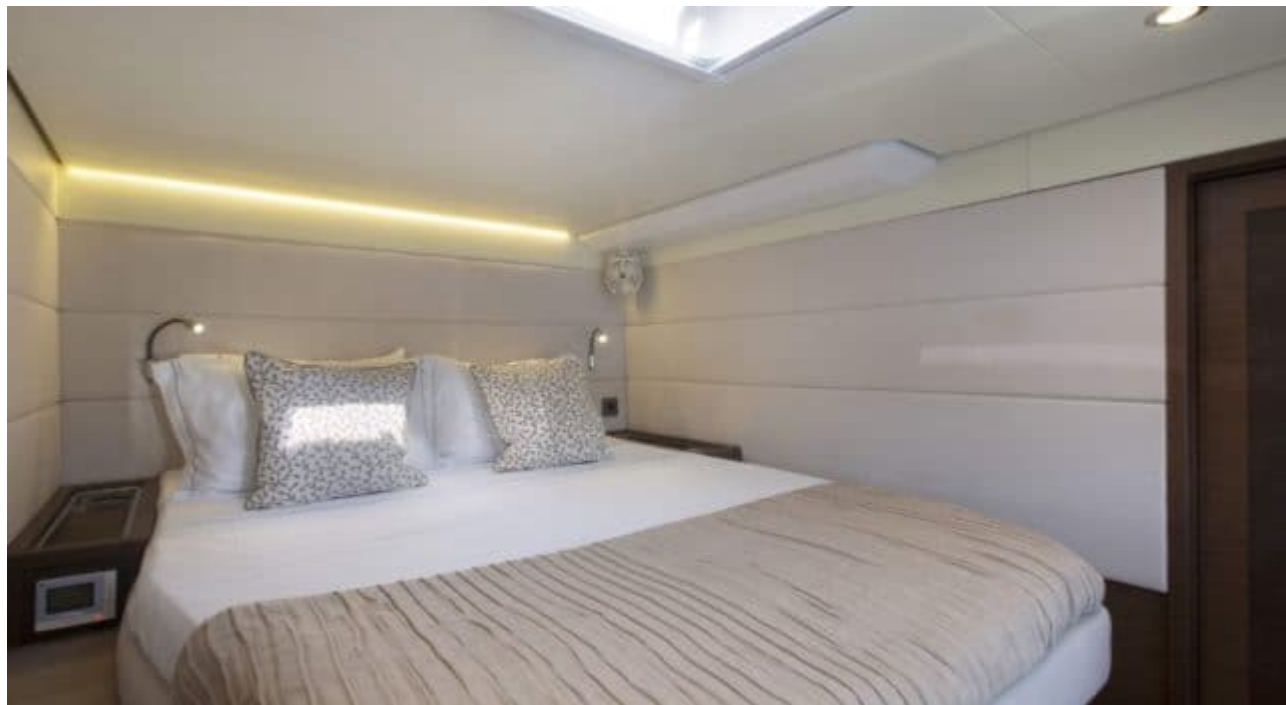

S/Y PHANTOM

Length
18.90m 62.01
ft.

Guests
10

Cabins
5

Crew
3

S/Y PHANTOM

-  Air Conditioning
-  Fishing Gear
-  Kayaking
-  Paddle Boards x 2
-  Seabob x 2
-  Snorkeling Gear
-  Tender
-  Towable water toys
-  Wakeboard
-  Waterskis
-  Wifi

EXTERIOR DESIGN

INTERIOR DESIGN

GALLERY LIFESTYLE

Specifications

Low rate per day

4 667 €

High rate per day

5 333 €