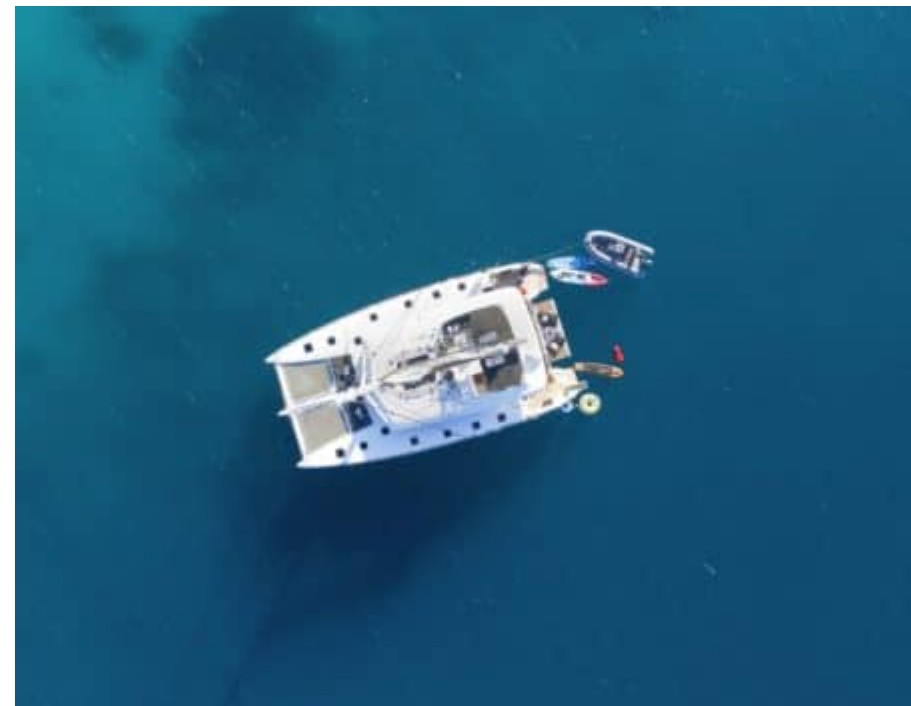

S/Y PHANTOM

Length
18.90m 62.01
ft.

Guests
10

Cabins
5

Crew
3

S/Y PHANTOM

-  Air Conditioning
-  Fishing Gear
-  Kayaking
-  Paddle Boards x 2
-  Seabob x 2
-  Snorkeling Gear
-  Tender
-  Towable water toys
-  Wakeboard
-  Waterskis
-  Wifi

Builder

Lagoon

Year built

2019

Length

18.90 m

Guests Cruising

10