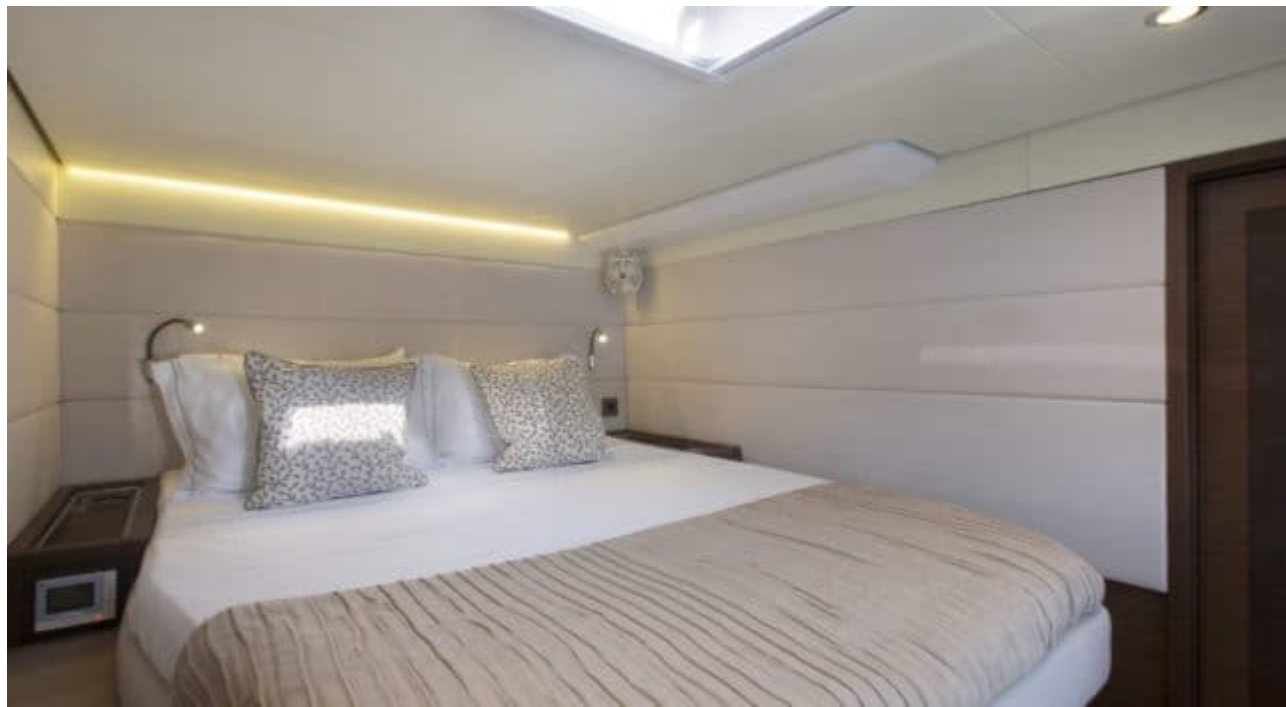

S/Y PHANTOM

Length
18.90m 62.01
ft.

Guests
10

Cabins
5

Crew
3

S/Y PHANTOM

-  Air Conditioning
-  Fishing Gear
-  Kayaking
-  Paddle Boards x 2
-  Seabob x 2
-  Snorkeling Gear
-  Tender
-  Towable water toys
-  Wakeboard
-  Waterskis
-  Wifi

EXTERIOR DESIGN

INTERIOR DESIGN

GALLERY LIFESTYLE

Specifications

Low rate per day

4 667 €

High rate per day

5 333 €