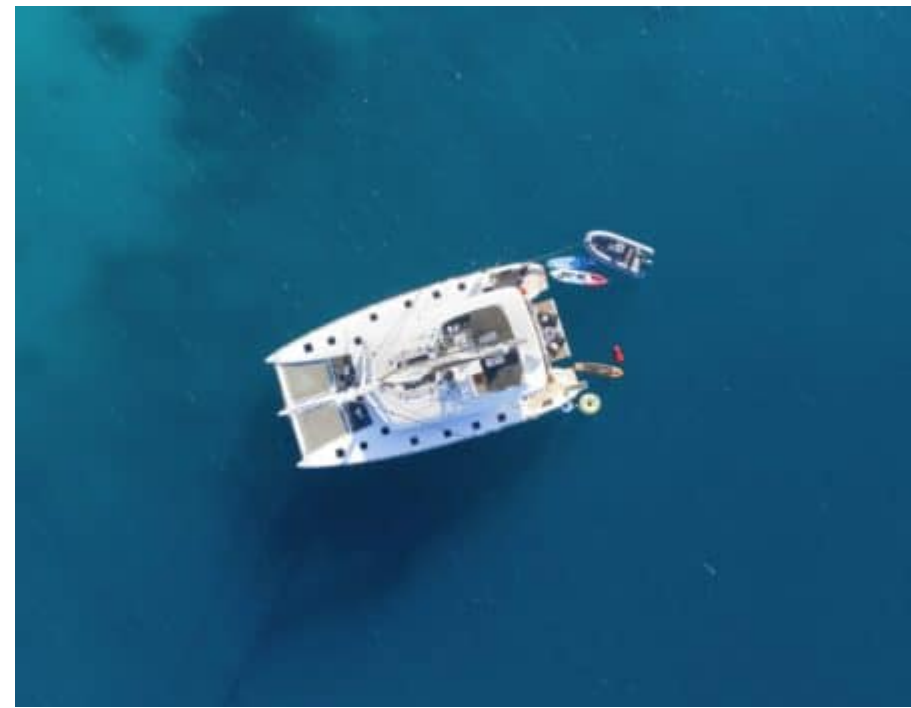

## S/Y PHANTOM

Length  
**18.90m** 62.01  
ft.

Guests  
**10**

Cabins  
**5**

Crew  
**3**

# S/Y PHANTOM

-  Air Conditioning
-  Fishing Gear
-  Kayaking
-  Paddle Boards x 2
-  Seabob x 2
-  Snorkeling Gear
-  Tender
-  Towable water toys
-  Wakeboard
-  Waterskis
-  Wifi

# EXTERIOR DESIGN

2019

Length

18.90 m

Guests Cruising

10

Cabins

5

Winter Cruising Area(s)