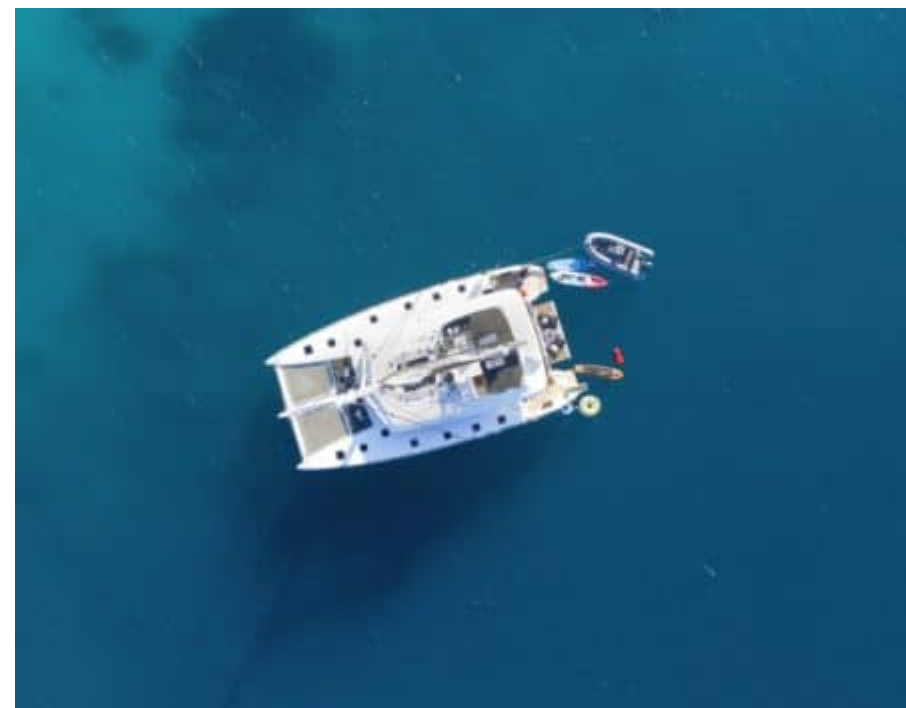

S/Y PHANTOM

Length
18.90m 62.01
ft.

Guests
10

Cabins
5

Crew
3

S/Y PHANTOM

-  Air Conditioning
-  Fishing Gear
-  Kayaking
-  Paddle Boards x 2
-  Seabob x 2
-  Snorkeling Gear
-  Tender
-  Towable water toys
-  Wakeboard
-  Waterskis
-  Wifi

Builder

Lagoon

Year built

2019

Length

18.90 m

Guests Cruising

10