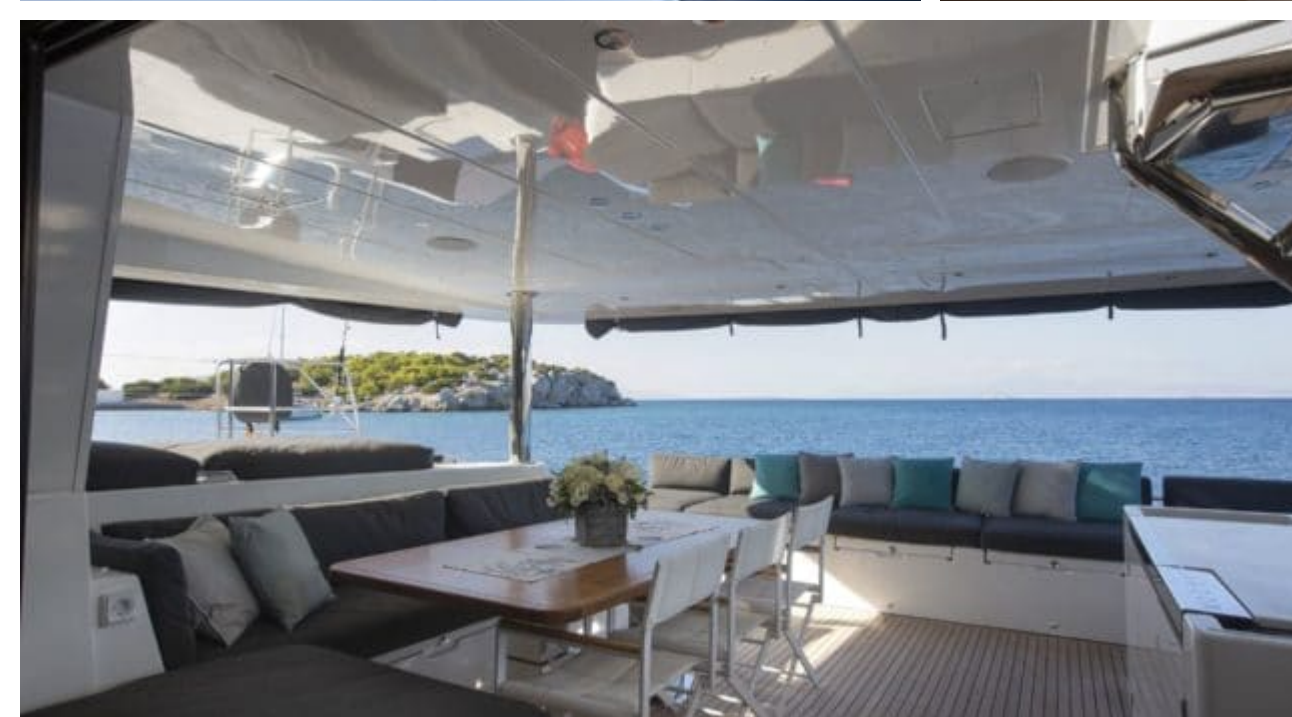

S/Y PHANTOM

Length
18.90m 62.01
ft.

Guests
10

Cabins
5

Crew
3

S/Y PHANTOM

-  Air Conditioning
-  Fishing Gear
-  Kayaking
-  Paddle Boards x 2
-  Seabob x 2
-  Snorkeling Gear
-  Tender
-  Towable water toys
-  Wakeboard
-  Waterskis
-  Wifi

EXTERIOR DESIGN

INTERIOR DESIGN

GALLERY LIFESTYLE

Specifications

Low rate per day

4 667 €

High rate per day

5 333 €

Builder

Lagoon

Year built

2019

Length

18.90 m

Guests Cruising

10