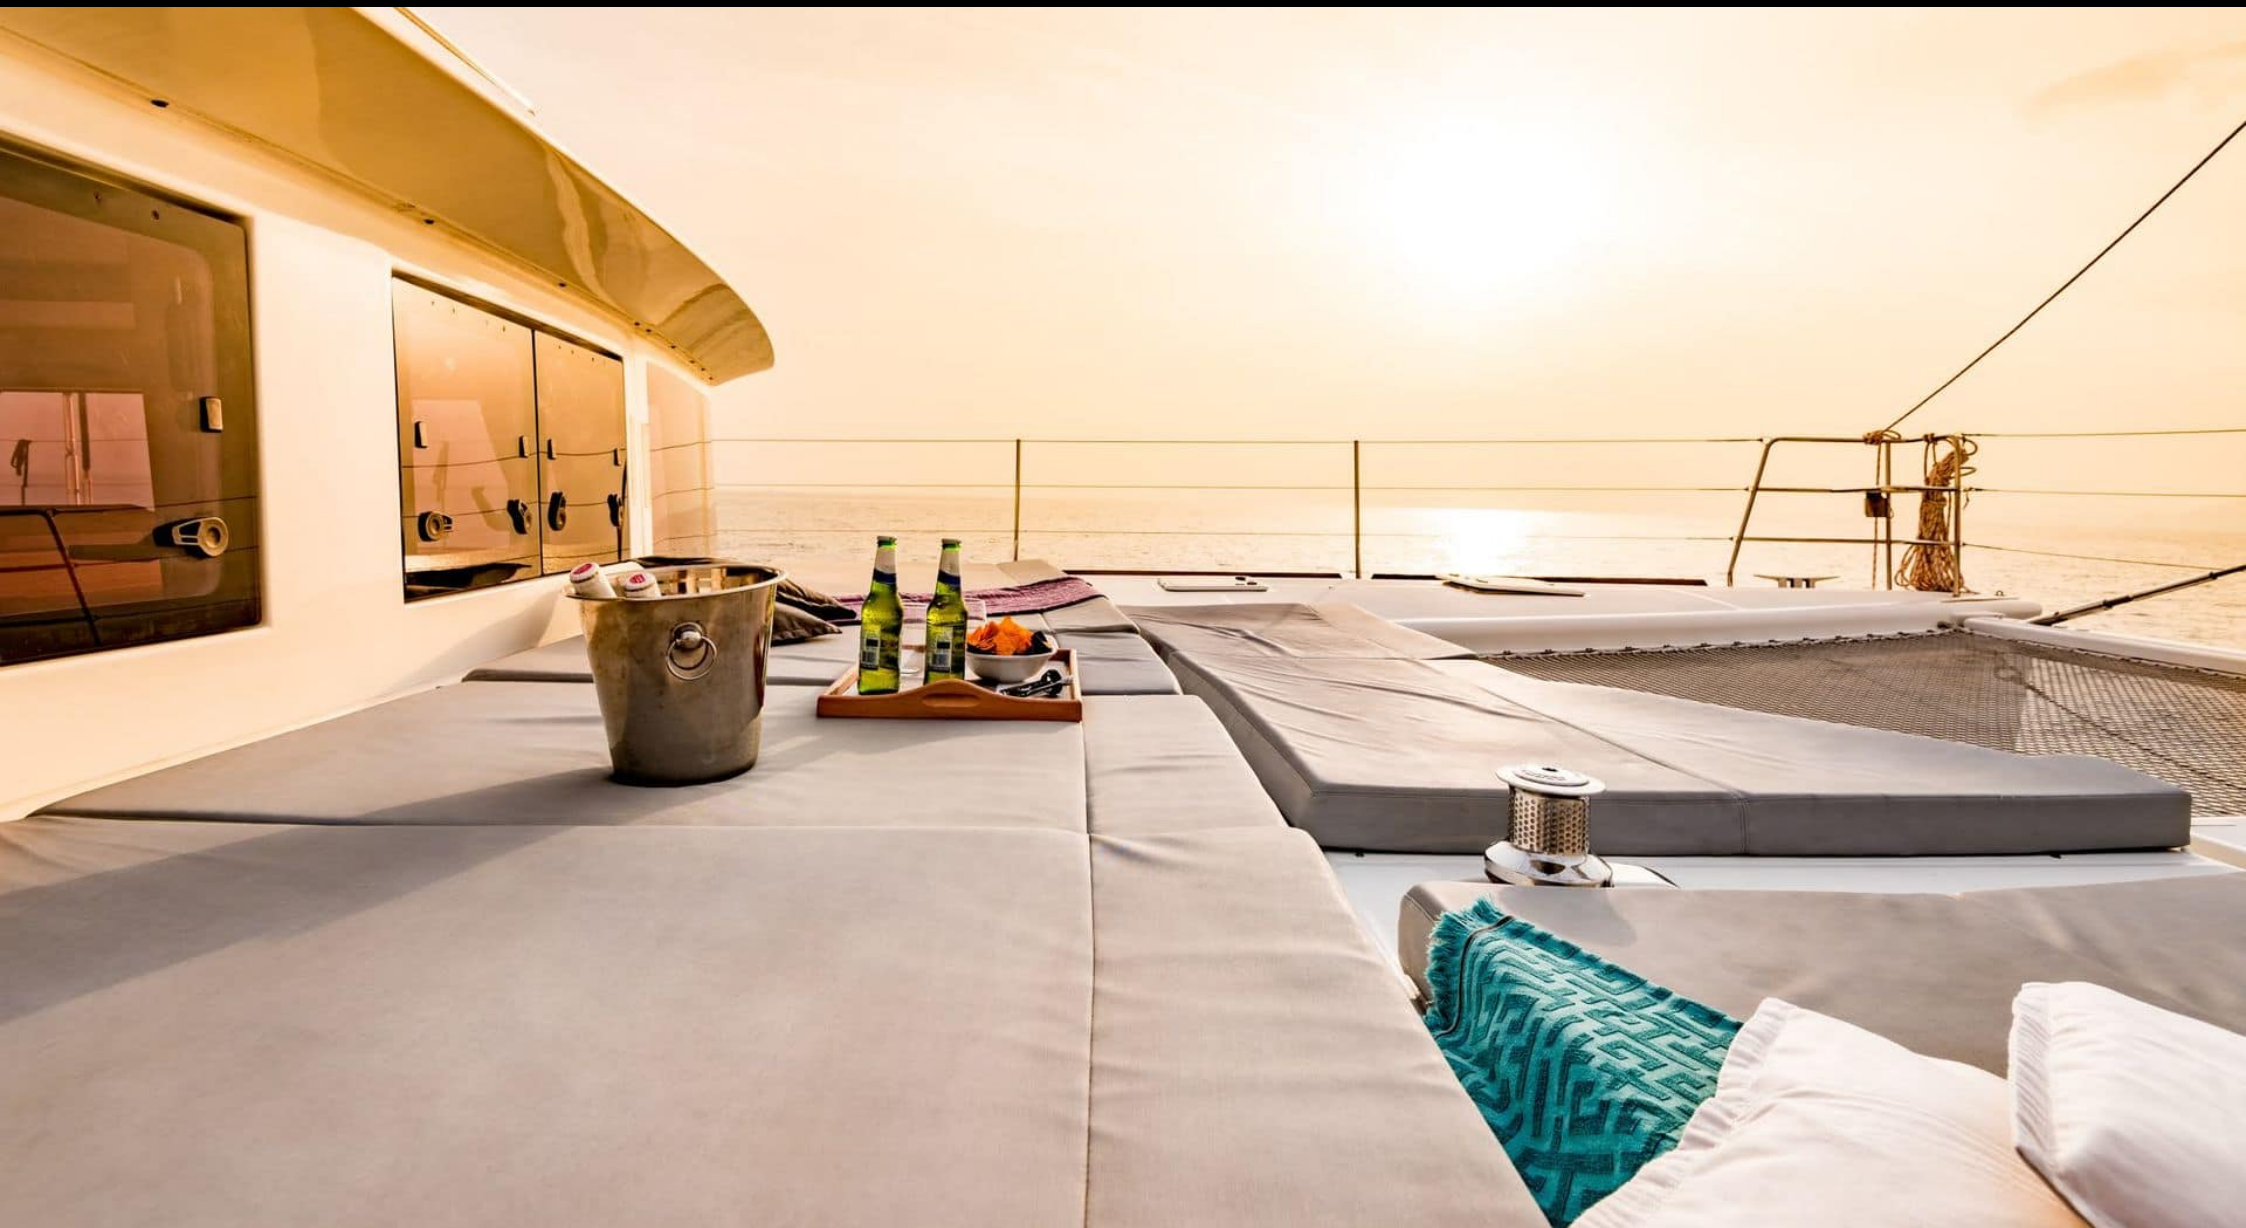

EXTERIOR DESIGN