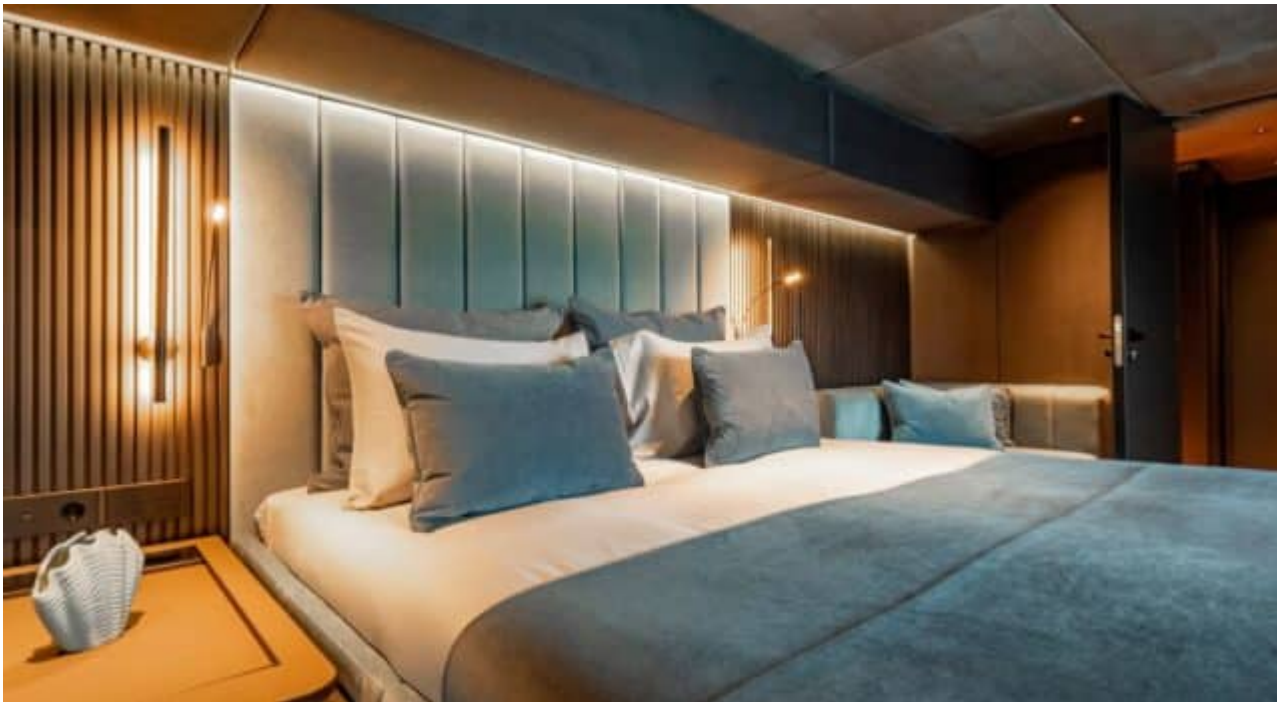

S/Y SHADES OF GREY

 Length
23.99m 78.71 ft.

 Guests
9

 Cabins
4

 Crew
4

S/Y SHADES OF GREY

-  Air Conditioning
-  Fridge
-  Kitchen
-  Shower
-  Snorkeling gear
-  Sound System
-  TV
-  Beach set-up
-  Donuts
-  E-Foil
-  Kayaks x 2
-  Paddle Boards x 2
-  Seabob x 2
-  Tender
-  Towable water toys
-  Wakeboard
-  Waterski
-  Water slide

EXTERIOR DESIGN

INTERIOR DESIGN

GALLERY LIFESTYLE

Specifications

Low rate per day

10 000 €

High rate per day

\$ 16 666