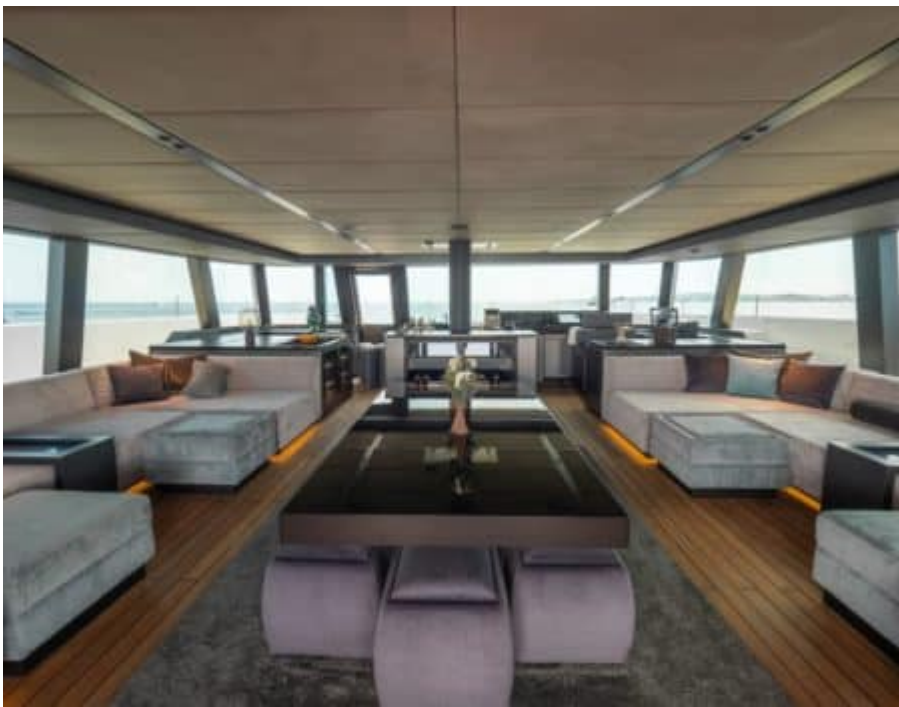

S/Y SHADES OF GREY

 Length
23.99m 78.71 ft.

 Guests
9

 Cabins
4

 Crew
4

S/Y SHADES OF GREY

-  Air Conditioning
-  Fridge
-  Kitchen
-  Shower
-  Snorkeling gear
-  Sound System
-  TV
-  Beach set-up
-  Donuts
-  E-Foil
-  Kayaks x 2
-  Paddle Boards x 2
-  Seabob x 2
-  Tender
-  Towable water toys
-  Wakeboard
-  Waterski
-  Water slide

EXTERIOR DESIGN

INTERIOR DESIGN

GALLERY LIFESTYLE

Specifications

Low rate per day

10 000 €

High rate per day

\$ 16 666