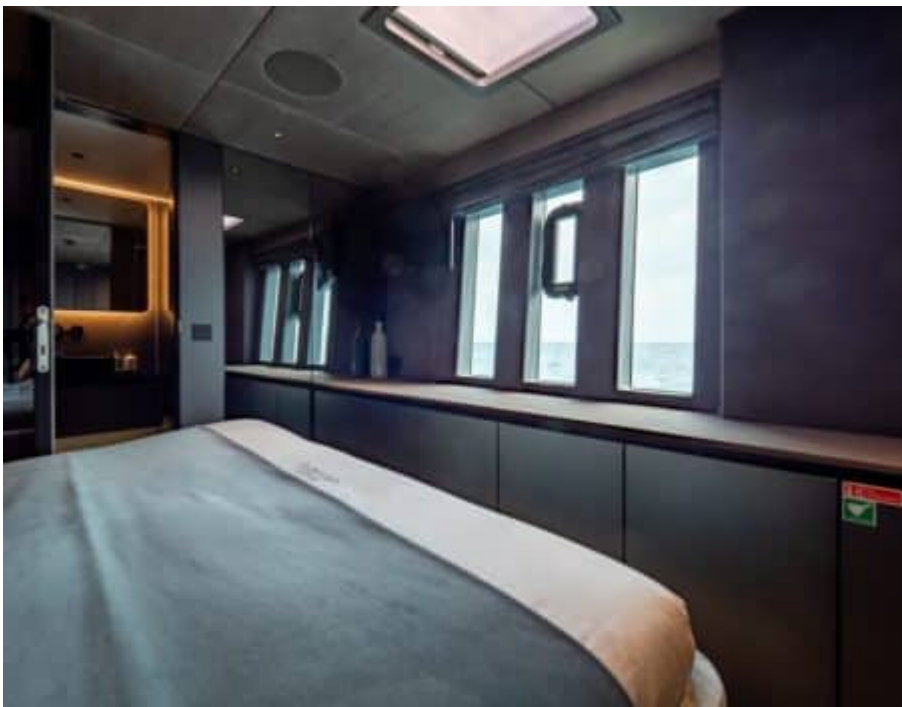

S/Y SHADES OF GREY

 Length
23.99m 78.71 ft.

 Guests
9

 Cabins
4

 Crew
4

S/Y SHADES OF GREY

-  Air Conditioning
-  Fridge
-  Kitchen
-  Shower
-  Snorkeling gear
-  Sound System
-  TV
-  Beach set-up
-  Donuts
-  E-Foil
-  Kayaks x 2
-  Paddle Boards x 2
-  Seabob x 2
-  Tender
-  Towable water toys
-  Wakeboard
-  Waterski
-  Water slide

EXTERIOR DESIGN

INTERIOR DESIGN

GALLERY LIFESTYLE

Specifications

Low rate per day

10 000 €

High rate per day

\$ 16 666