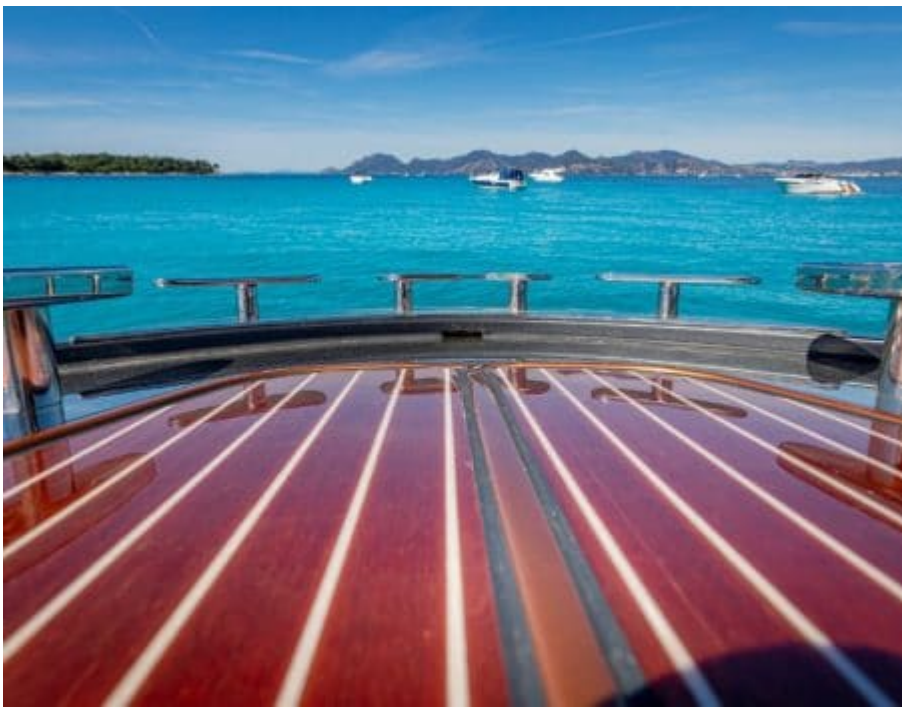

Stabilisers underway

Television

EXTERIOR DESIGN

INTERIOR DESIGN

GALLERY LIFESTYLE

Specifications

Low rate per day

3 500 €