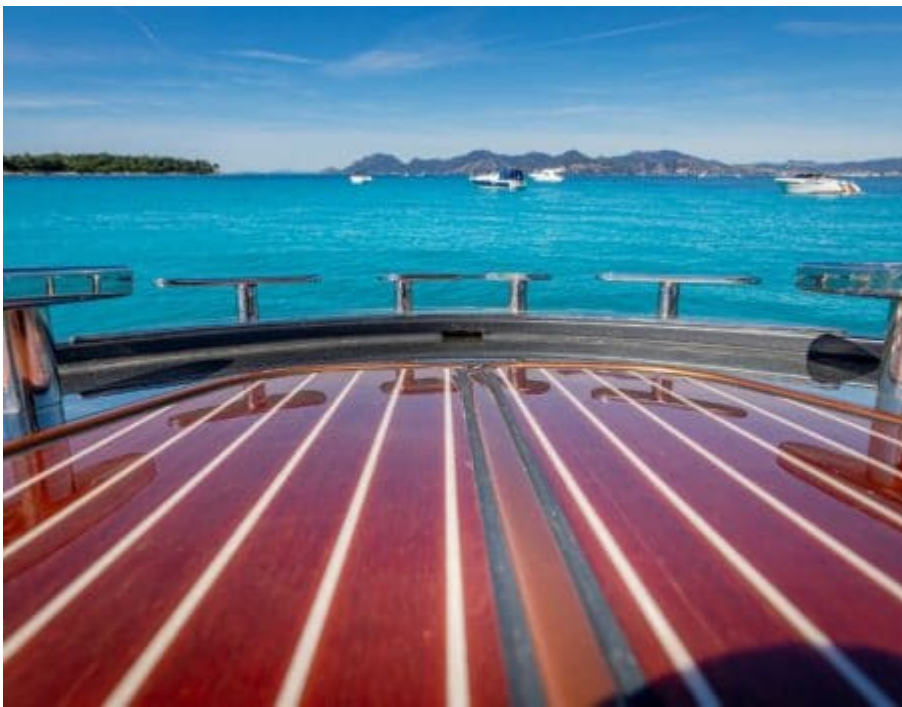

Stabilisers underway

Television

EXTERIOR DESIGN

INTERIOR DESIGN

GALLERY LIFESTYLE

Specifications

 Low rate per day
3 800 €

 High rate per day
3 800 €