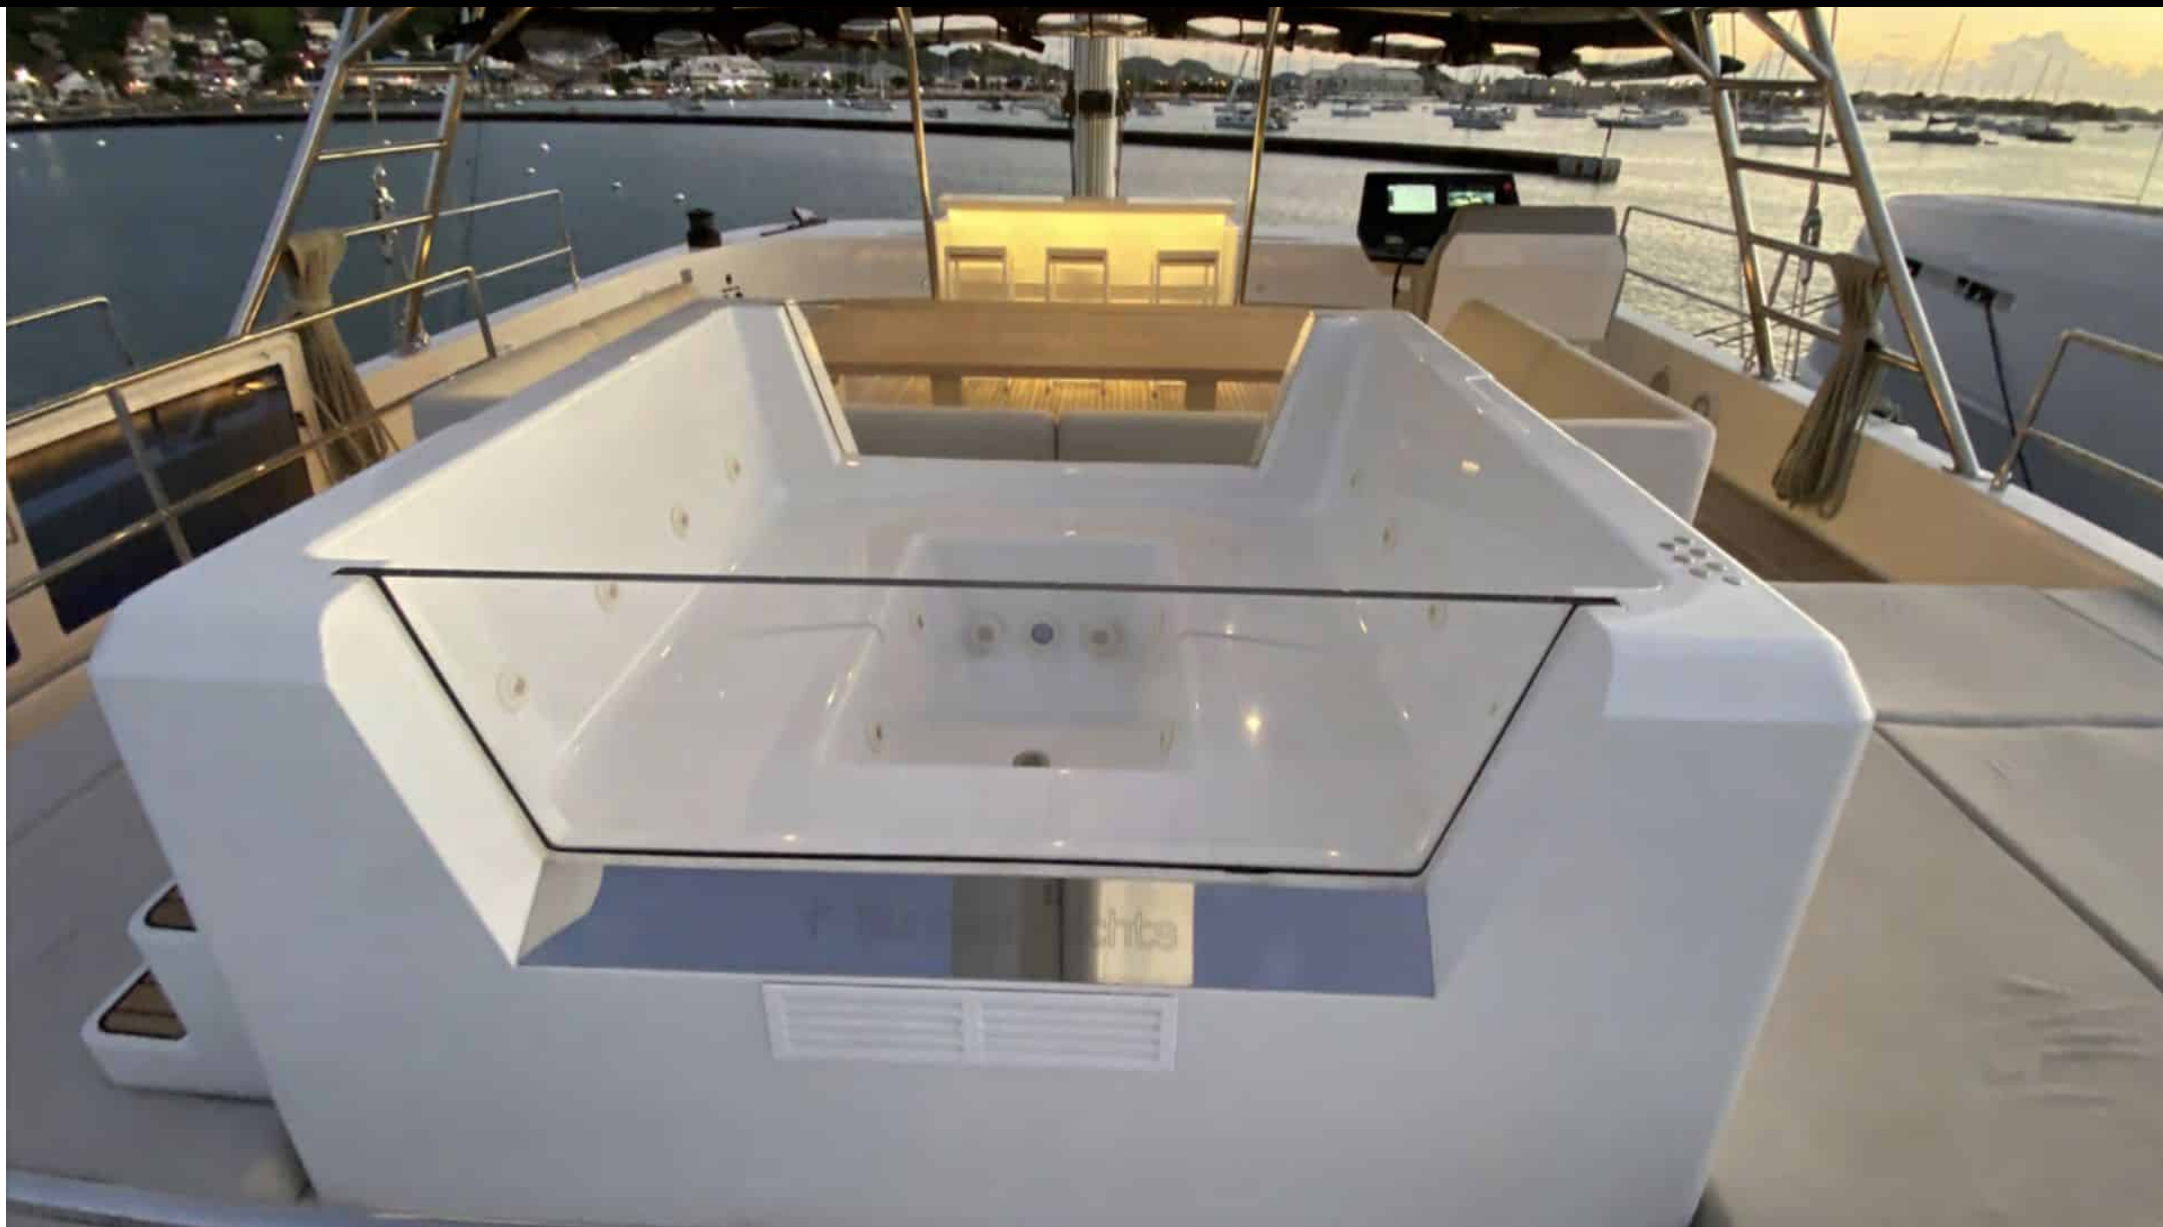

# S/Y ABOVE & BEYOND

-   
Fridge
-   
Kitchen
-   
Microwave
-   
Shower
-   
Sunbeds
-   
Air Conditioning
-   
Apple TV
-   
Donuts
-   
Fishing Gear
-   
Jacuzzi
-   
Kayaking
-   
Paddle Boards x  
2
-   
Seabob x 2
-   
Snorkeling Gear
-   
Sound System
-   
Television
-   
Tender
-   
Towable water  
toys
-   
Wakeboard
-   
Wifi

# INTERIOR DESIGN

# GALLERY LIFESTYLE

 Builder  
Sunreef Yachts

 Year built  
2019

 Year refit  
2023

 Length  
24.00 m

 Guests Cruising  
8

 Cabins  
4

Winter Cruising Area(s)  
East Mediterranean

Summer Cruising Area(s)  
East Mediterranean