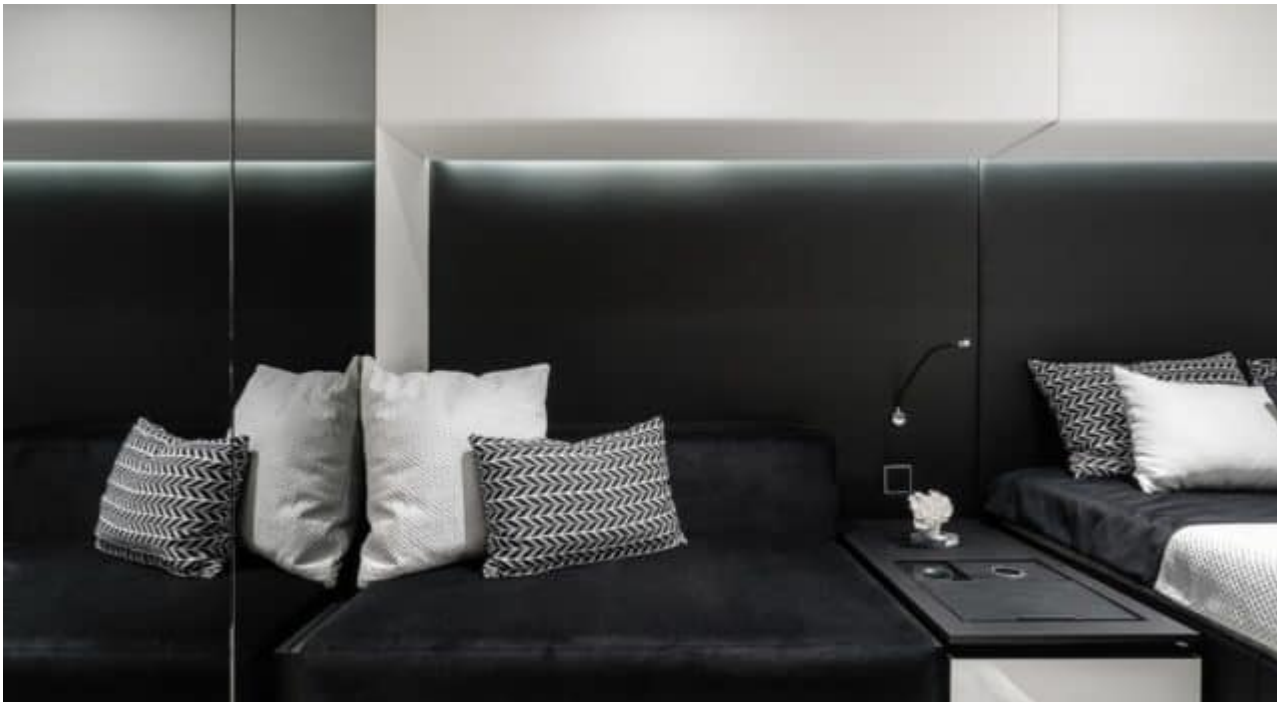

S/Y ABOVE & BEYOND

 Length
24.00m 78.74 ft.

 Guests
8

 Cabins
4

 Crew
5

S/Y ABOVE & BEYOND

- 
Fridge
- 
Kitchen
- 
Microwave
- 
Shower
- 
Sunbeds
- 
Air Conditioning
- 
Apple TV
- 
Donuts
- 
Fishing Gear
- 
Jacuzzi
- 
Kayaking
- 
Paddle Boards x
2
- 
Seabob x 2
- 
Snorkeling Gear
- 
Sound System
- 
Television
- 
Tender
- 
Towable water
toys
- 
Wakeboard
- 
Wifi

EXTERIOR DESIGN

INTERIOR DESIGN

GALLERY LIFESTYLE

Specifications

 Low rate per day
9 167 €

 High rate per day
12 500 €

 Summer low rate per week
55 000 €

 Summer high rate per week
75 000 €