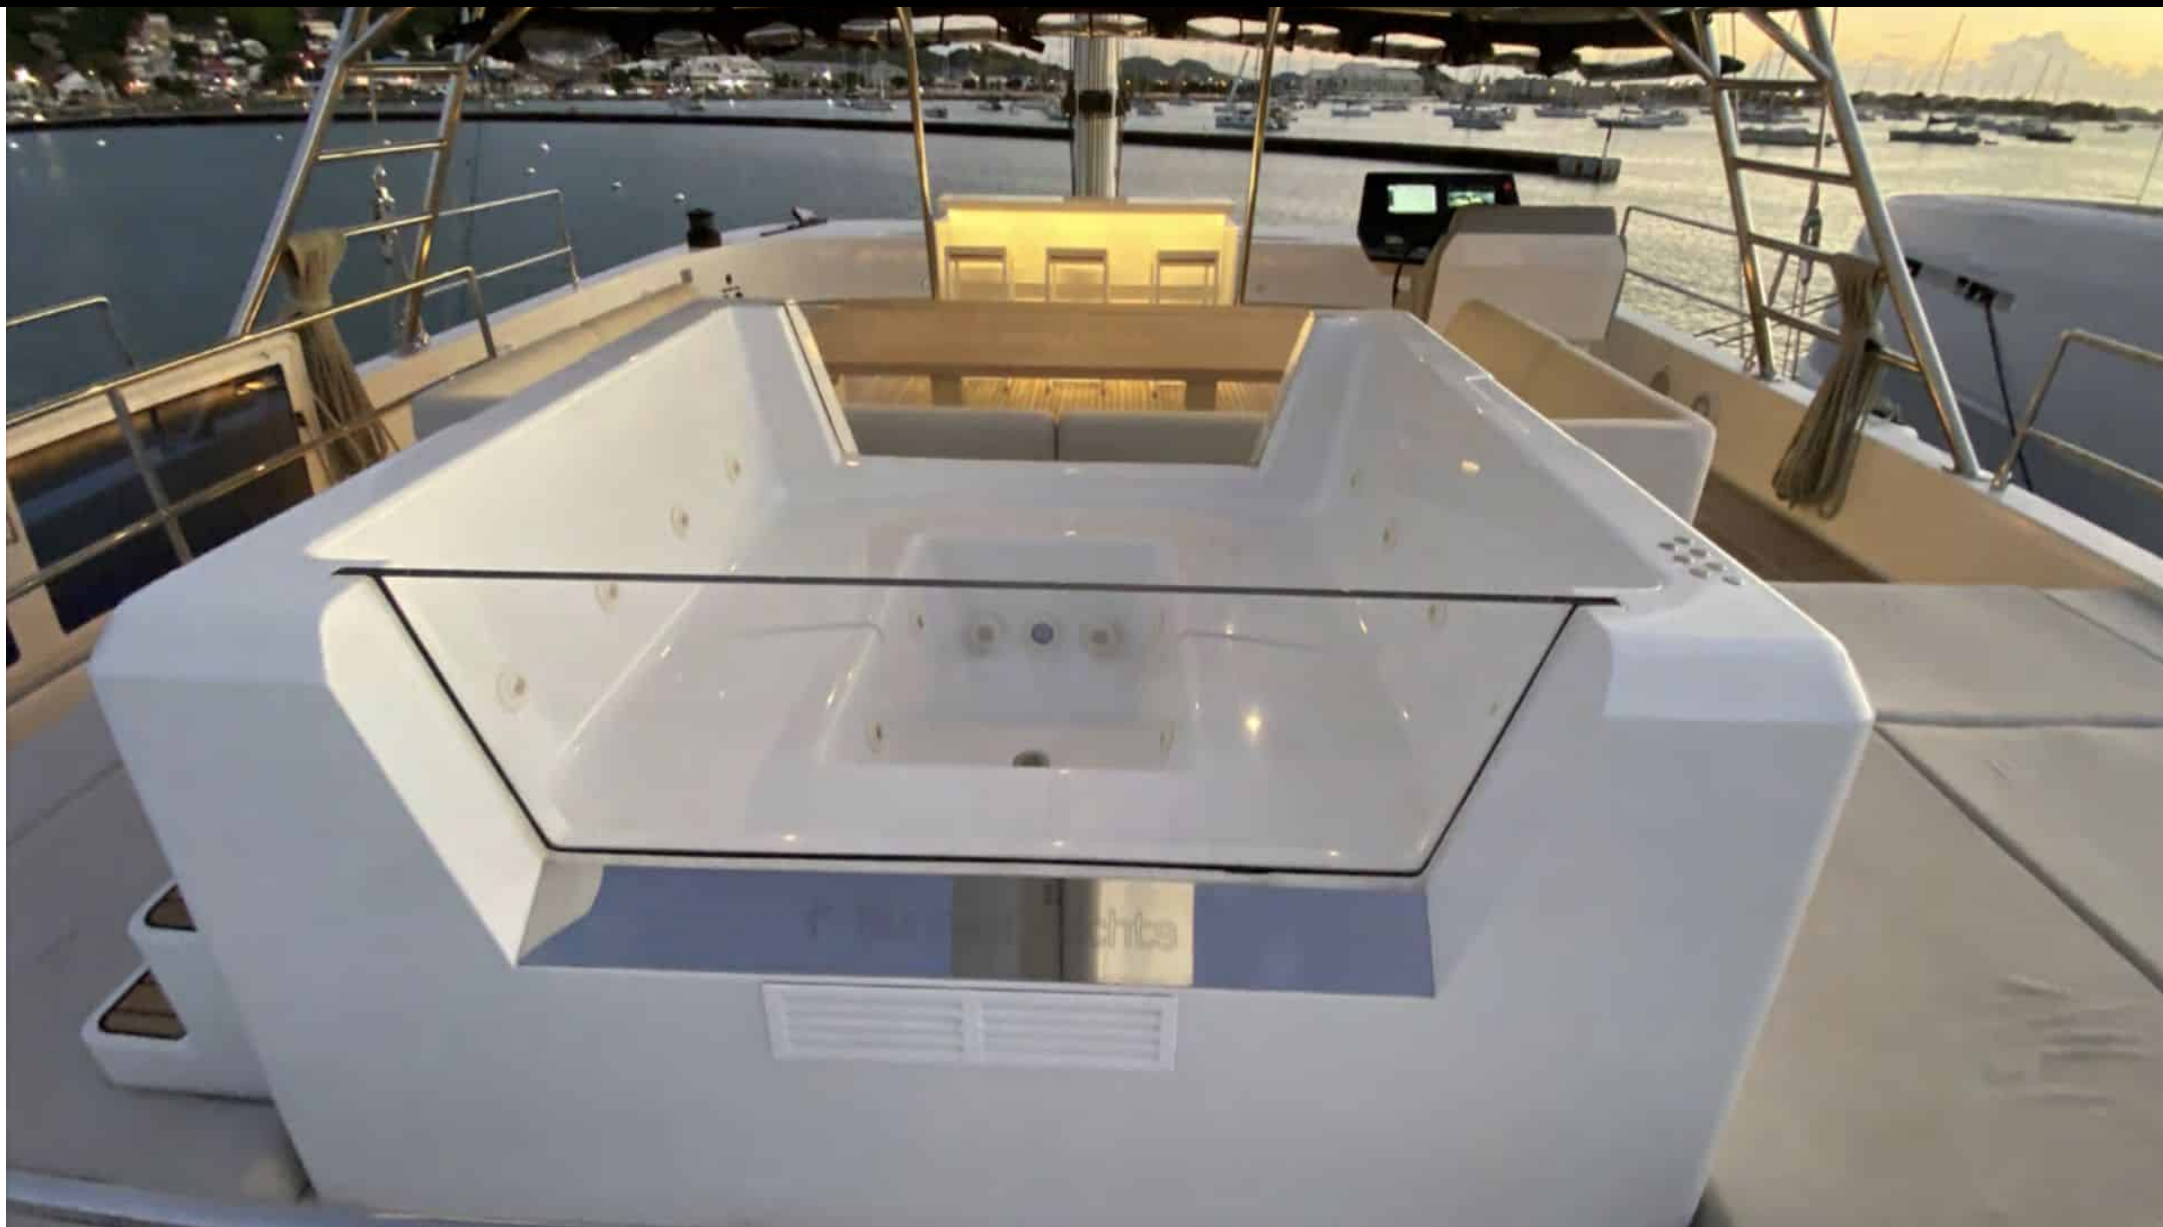

S/Y ABOVE & BEYOND

 Length
24.00m 78.74 ft.

 Guests
8

 Cabins
4

 Crew
5

S/Y ABOVE & BEYOND

- 
Fridge
- 
Kitchen
- 
Microwave
- 
Shower
- 
Sunbeds
- 
Air Conditioning
- 
Apple TV
- 
Donuts
- 
Fishing Gear
- 
Jacuzzi
- 
Kayaking
- 
Paddle Boards x
2
- 
Seabob x 2
- 
Snorkeling Gear
- 
Sound System
- 
Television
- 
Tender
- 
Towable water
toys
- 
Wakeboard
- 
Wifi

EXTERIOR DESIGN

INTERIOR DESIGN

GALLERY LIFESTYLE

Specifications

 Low rate per day
9 167 €

 High rate per day
12 500 €

 Summer low rate per week
55 000 €

 Summer high rate per week
75 000 €

 Winter low rate per week
50 000 €

 Winter high rate per week
70 000 €

 Builder
Sunreef Yachts

 Year built
2019

 Year refit
2023

 Length
24.00 m

 Guests Cruising
8

 Cabins
4