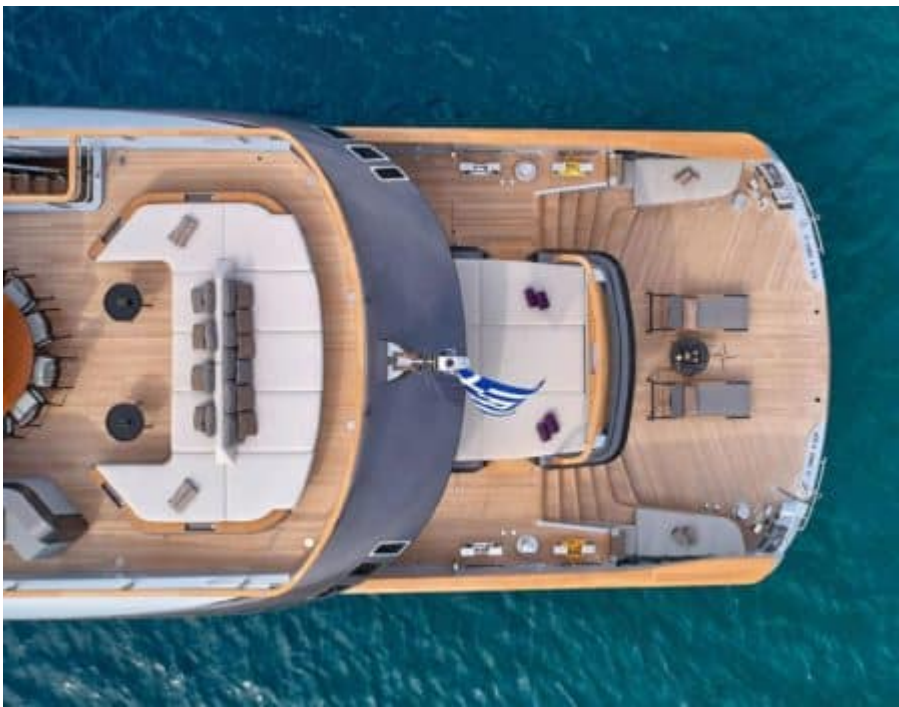

M/Y GECO

Length
55.20m
181.1 ft.

Guests
12

Cabins
6

Crew
13

M/Y GECO

-  Fridge
-  Kitchen
-  Microwave
-  Shower
-  Sunbeds
-  Air Conditioning
-  Apple TV
-  Donuts
-  Electric bicycle
-  Floating dock
-  Flyboard
-  Jacuzzi
-  Jetski x 2
-  Kayaks x 2
-  Paddle Boards x 2
-  Seabob x 2
-  Snorkeling Gear
-  Sound System
-  Stabilisers at anchor
-  Stabilisers underway
-  Swimming Pool
-  Television
-  Tender
-  Towable water toys
-  Wakeboard
-  Waterski
-  Wifi
-  Jet surf

EXTERIOR DESIGN

INTERIOR DESIGN

GALLERY LIFESTYLE

Specifications

Summer low rate per week

335 000 €

Summer high rate per week

387 500 €