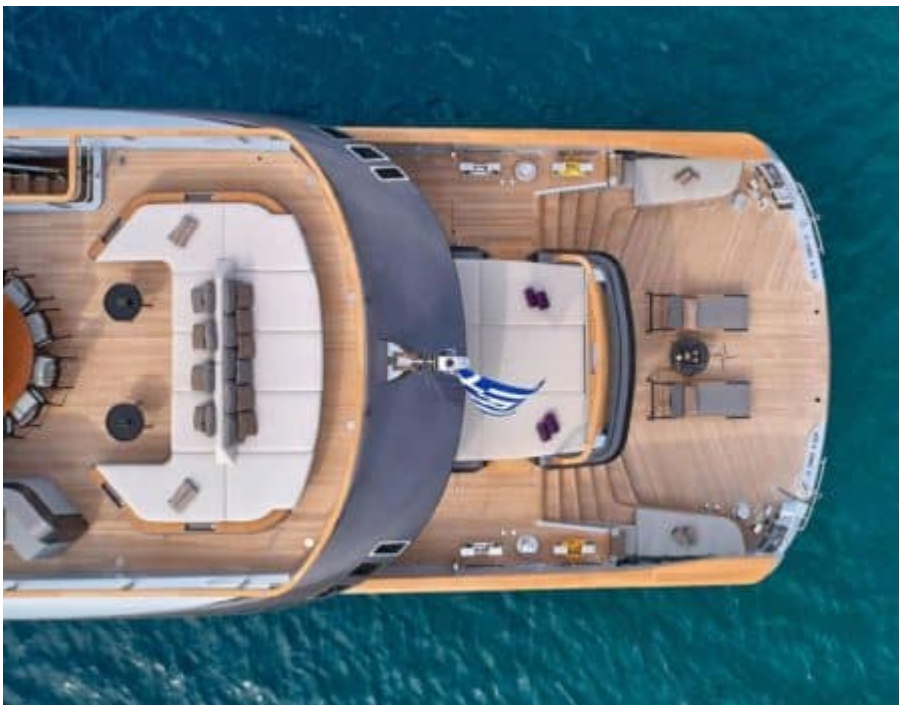

M/Y GECO

Length
55.20m
181.1 ft.

Guests
12

Cabins
6

Crew
13

M/Y GECO

-  Fridge
-  Kitchen
-  Microwave
-  Shower
-  Sunbeds
-  Air Conditioning
-  Apple TV
-  Donuts
-  Electric bicycle
-  Floating dock
-  Flyboard
-  Jacuzzi
-  Jetski x 2
-  Kayaks x 2
-  Paddle Boards x 2
-  Seabob x 2
-  Snorkeling Gear
-  Sound System
-  Stabilisers at anchor
-  Stabilisers underway
-  Swimming Pool
-  Television
-  Tender
-  Towable water toys
-  Wakeboard
-  Waterski
-  Wifi
-  Jet surf

EXTERIOR DESIGN

INTERIOR DESIGN

GALLERY LIFESTYLE

Specifications

Summer low rate per week

335 000 €

Summer high rate per week

387 500 €