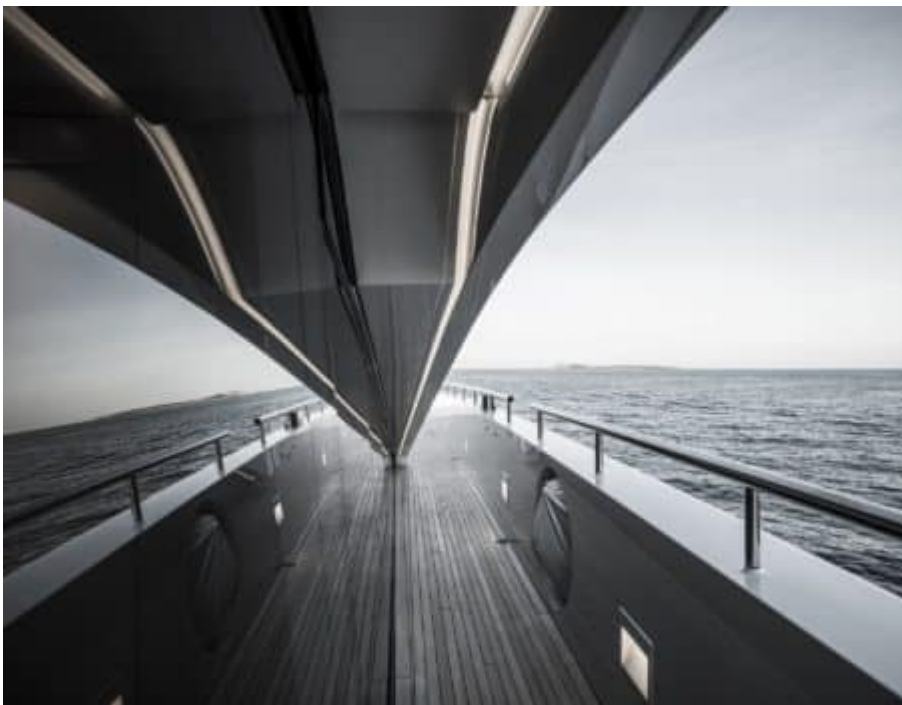

EXTERIOR DESIGN

INTERIOR DESIGN

GALLERY LIFESTYLE

Specifications

Summer low rate per week

280 000 €

Summer high rate per week

280 000 €