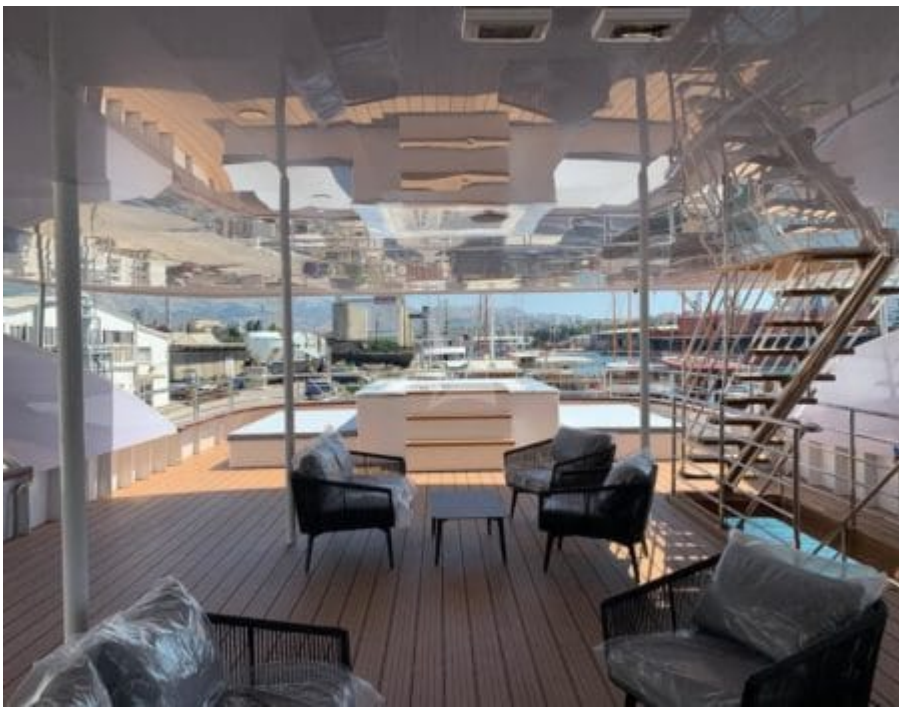

M/Y LADY ELEGANZA

 Length
49.00m 160.76 ft.

 Guests
36

 Cabins
16

 Crew
8

M/Y LADY ELEGANZA

-  Sunbeds
-  Air Conditioning
-  Fishing Gear
-  Jacuzzi
-  Jetski
-  Kayaking
-  Paddle Boards x 4
-  Snorkeling Gear
-  Sound System
-  Television
-  Tender
-  Wifi

EXTERIOR DESIGN

INTERIOR DESIGN

GALLERY LIFESTYLE

Specifications

Summer low rate per week

105 000 €

Summer high rate per week

105 000 €