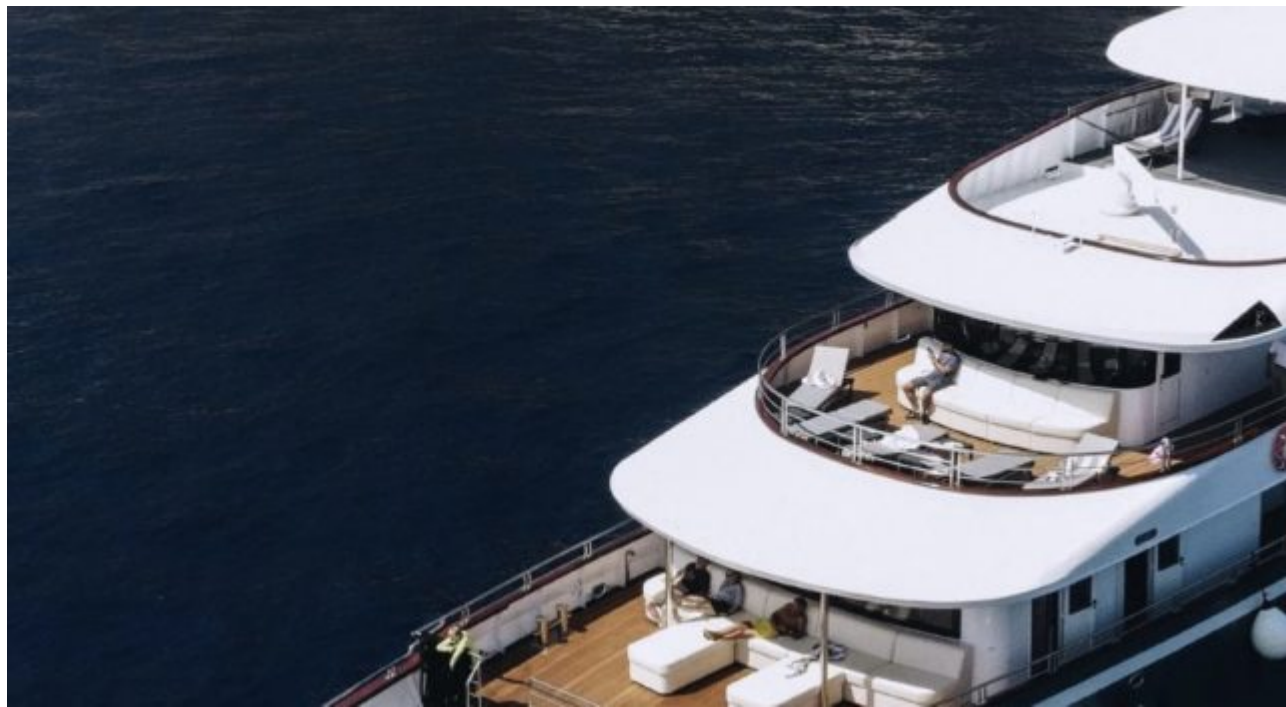

# M/Y LADY ELEGANZA

-  Sunbeds
-  Air Conditioning
-  Fishing Gear
-  Jacuzzi
-  Jetski
-  Kayaking
-  Paddle Boards x 4
-  Snorkeling Gear
-  Sound System
-  Television
-  Tender
-  Wifi

# EXTERIOR DESIGN

# GALLERY LIFESTYLE