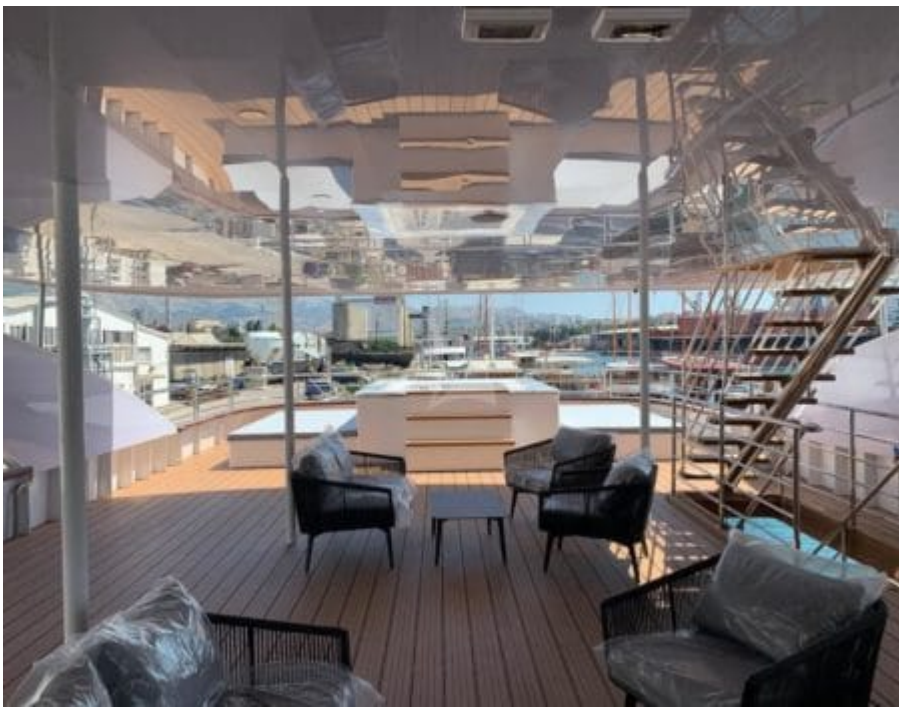

# M/Y LADY ELEGANZA

-  Sunbeds
-  Air Conditioning
-  Fishing Gear
-  Jacuzzi
-  Jetski
-  Kayaking
-  Paddle Boards x 4
-  Snorkeling Gear
-  Sound System
-  Television
-  Tender
-  Wifi

# EXTERIOR DESIGN

# INTERIOR DESIGN

# GALLERY LIFESTYLE