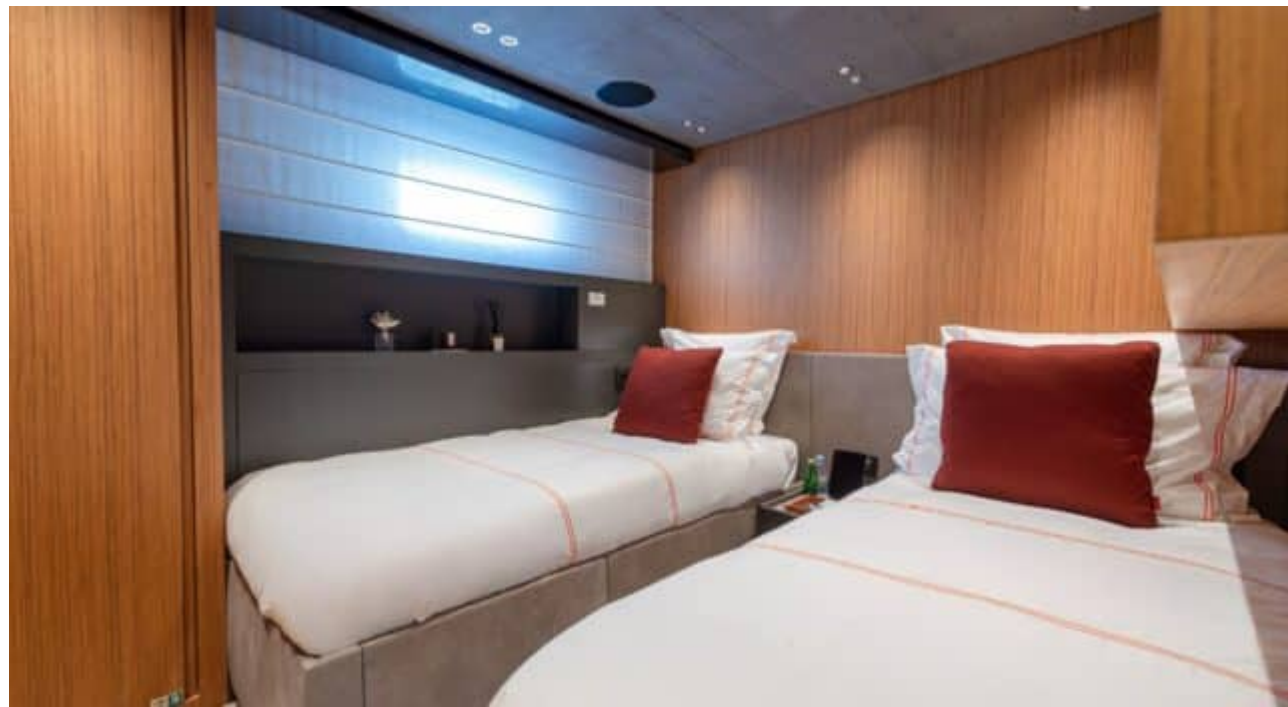

INTERIOR DESIGN

GALLERY LIFESTYLE

Specifications

Low rate per day

15 000 €

High rate per day

18 334 €

Summer low rate per week