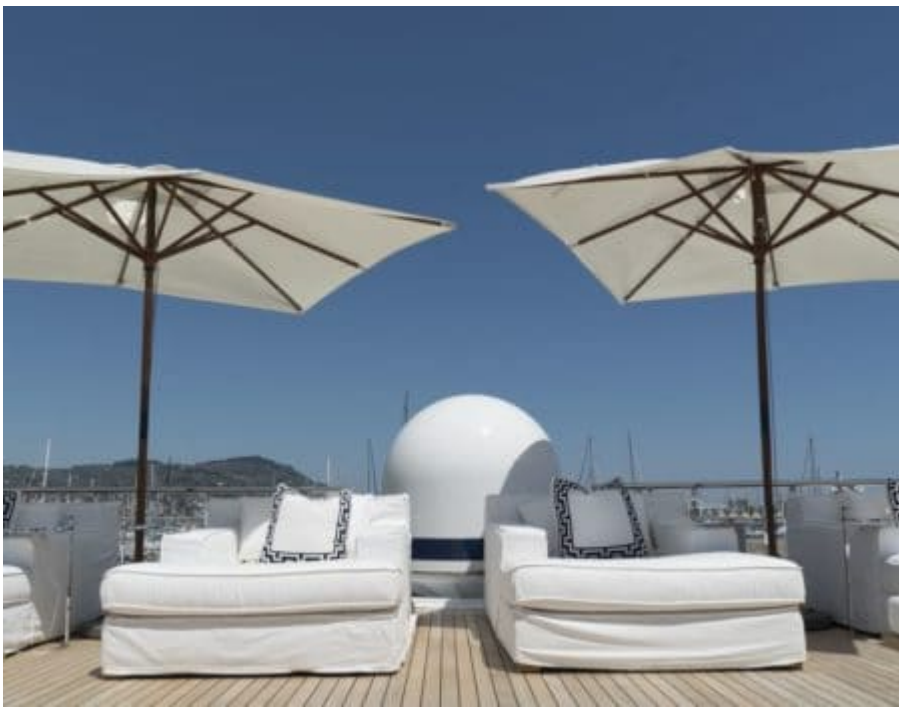

M/Y OCEANA

Length
55m
180.45 ft.

Guests
12

Cabins
5

Crew
12

M/Y OCEANA

-  Air Conditioning
-  Gym Equipment
-  Jacuzzi
-  Jetski x 2
-  Kayaks x 2
-  Paddle Boards x 2
-  Seabob x 2
-  Snorkeling Gear
-  Stabilisers at anchor
-  Stabilisers underway
-  Tender
-  Towable water toys
-  Wakeboard
-  Waterskis
-  Wifi

EXTERIOR DESIGN

INTERIOR DESIGN

GALLERY LIFESTYLE

Specifications

Summer low rate per week

197 000 €

Summer high rate per week

217 000 €