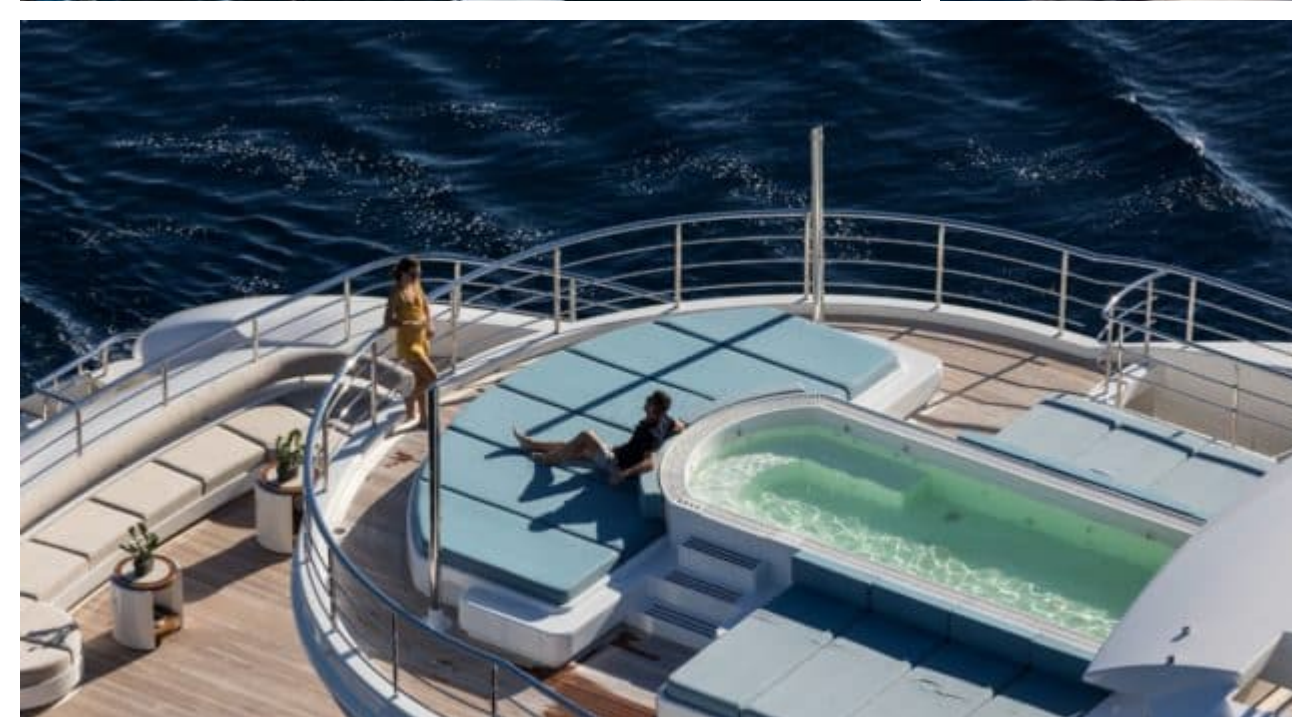

M/Y O'PTASIA

Length
85.00m
278.87 ft.

Guests
12

Cabins
10

Crew
27

M/Y O'PTASIA

-  Sunbeds
-  Air Conditioning
-  Apple TV
-  Bicycles
-  Donuts
-  E-Foil
-  Electric bicycle
-  Electric scooter
-  Gym Equipment
-  Jacuzzi
-  Jetski
-  Kayaking
-  Kneeboard
-  Monoski
-  Paddle Board
-  Seabob
-  Seadoo scooter (diving)
-  Snorkeling Gear
-  Sound System
-  Stabilisers at anchor
-  Stabilisers underway
-  Television
-  Tender
-  Towable water toys
-  Wakeboard
-  Waterski
-  Wifi

EXTERIOR DESIGN

INTERIOR DESIGN

GALLERY LIFESTYLE

Specifications

Summer low rate per week
900 000 €

Summer high rate per week
900 000 €

Winter low rate per week
900 000 €

Winter high rate per week
900 000 €

Builder
Golden Yachts

Year built
2018

Year refit
2024

Length
85.00 m

Guests Cruising
12

Cabins
10

Winter Cruising Area(s)
East Mediterranean

Summer Cruising Area(s)
East Mediterranean