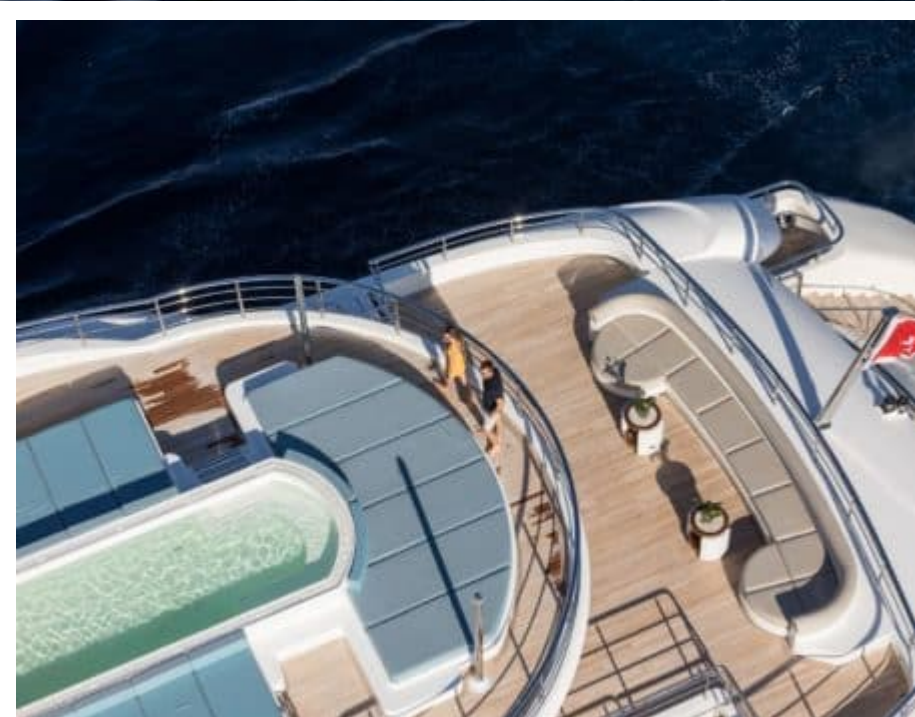

M/Y O'PTASIA

Length
85.00m
278.87 ft.

Guests
12

Cabins
10

Crew
27

M/Y O'PTASIA

-  Sunbeds
-  Air Conditioning
-  Apple TV
-  Bicycles
-  Donuts
-  E-Foil
-  Electric bicycle
-  Electric scooter
-  Gym Equipment
-  Jacuzzi
-  Jetski
-  Kayaking
-  Kneeboard
-  Monoski
-  Paddle Board
-  Seabob
-  Seadoo scooter (diving)
-  Snorkeling Gear
-  Sound System
-  Stabilisers at anchor
-  Stabilisers underway
-  Television
-  Tender
-  Towable water toys
-  Wakeboard
-  Waterski
-  Wifi

EXTERIOR DESIGN

INTERIOR DESIGN

GALLERY LIFESTYLE

Specifications

Summer low rate per week
900 000 €

Summer high rate per week
900 000 €

Winter low rate per week
900 000 €

Winter high rate per week
900 000 €

Builder
Golden Yachts

Year built
2018

Year refit
2024

Length
85.00 m

Guests Cruising
12

Cabins
10

Winter Cruising Area(s)
East Mediterranean

Summer Cruising Area(s)
East Mediterranean