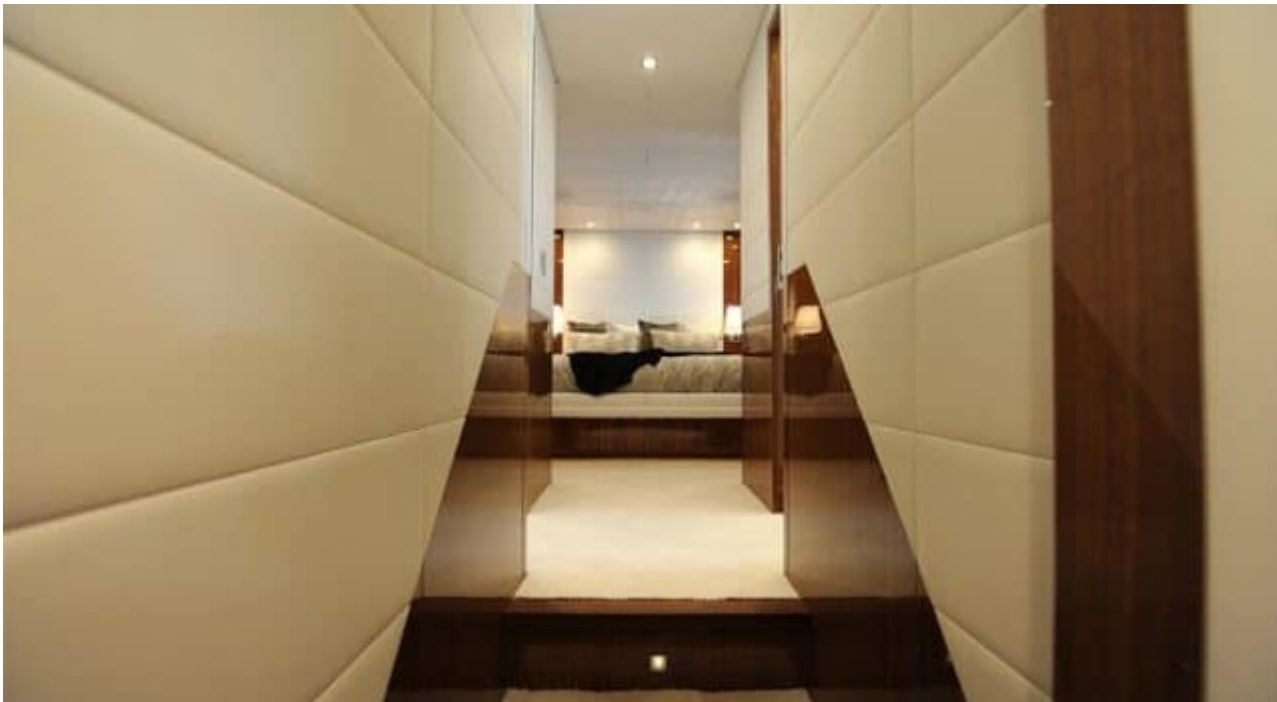

M/Y
PHOENICIAN

 Length
34.11m 111.91 ft.

 Guests
12

 Cabins
5

 Crew
5

M/Y PHOENICIAN

-  Fridge
-  Kitchen
-  Shower
-  Sunbeds
-  Air Conditioning
-  Paddle Boards x 2
-  Seabob x 2
-  Snorkeling Gear
-  Sound System
-  Television
-  Tender
-  Waterski
-  Wifi

EXTERIOR DESIGN

INTERIOR DESIGN

GALLERY LIFESTYLE

Specifications

 Low rate per day
11 667 €

 High rate per day
13 333 €

 Summer low rate per week
70 000 €

 Summer high rate per week
80 000 €