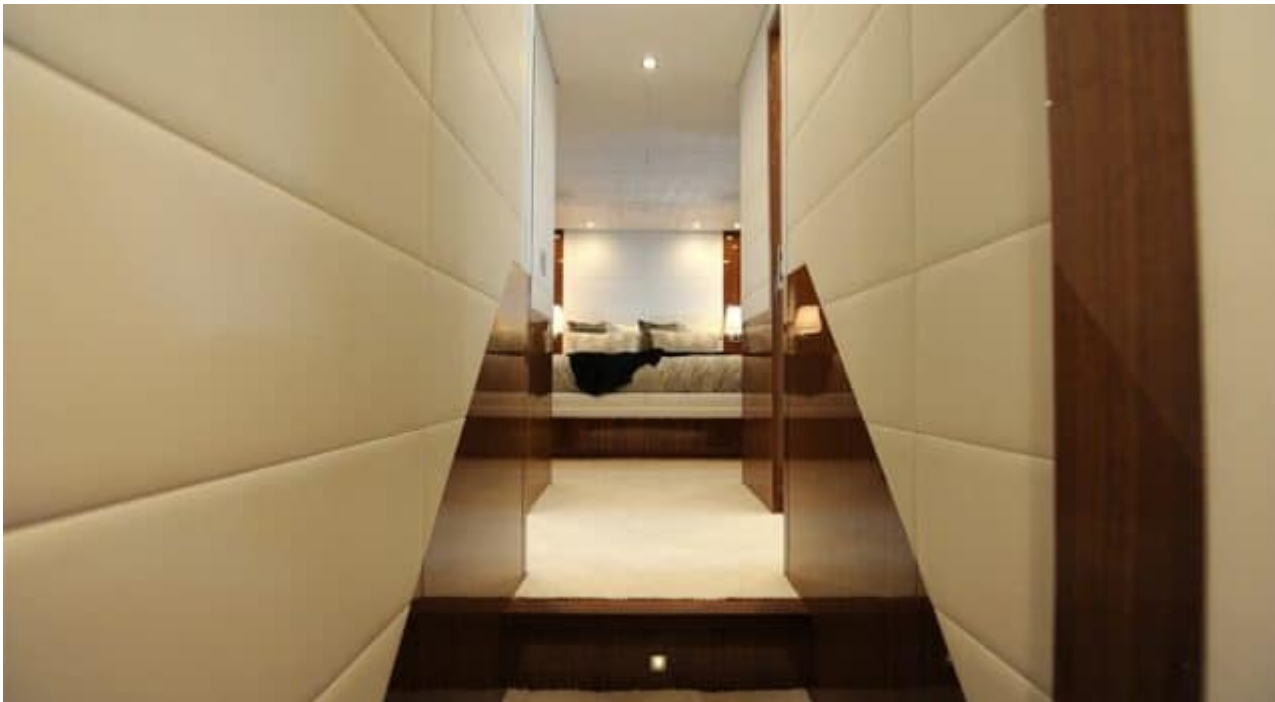

M/Y
PHOENICIAN

 Length
34.11m 111.91 ft.

 Guests
12

 Cabins
5

 Crew
5

M/Y PHOENICIAN

-  Fridge
-  Kitchen
-  Shower
-  Sunbeds
-  Air Conditioning
-  Paddle Boards x 2
-  Seabob x 2
-  Snorkeling Gear
-  Sound System
-  Television
-  Tender
-  Waterski
-  Wifi

EXTERIOR DESIGN

INTERIOR DESIGN

GALLERY LIFESTYLE

Specifications

Summer low rate per week

70 000 €

Summer high rate per week

80 000 €

Year refit

2020

Length

34.11 m

Guests Cruising

12

Cabins

5