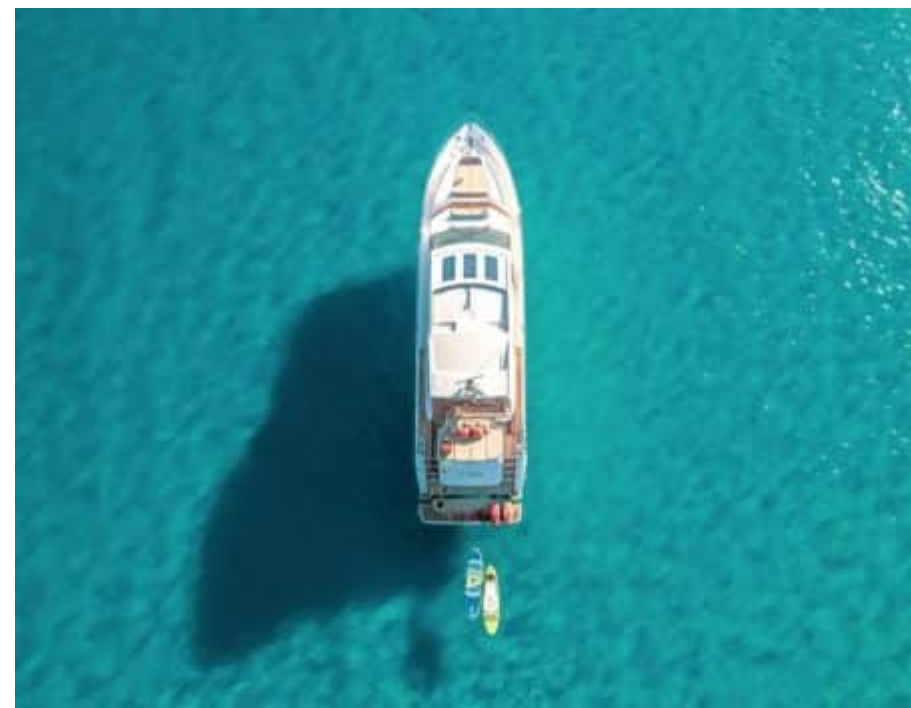

M/Y PRINCESS V72

Fridge

Shower

Sunbeds

Tender

Snorkeling Gear

Sound System