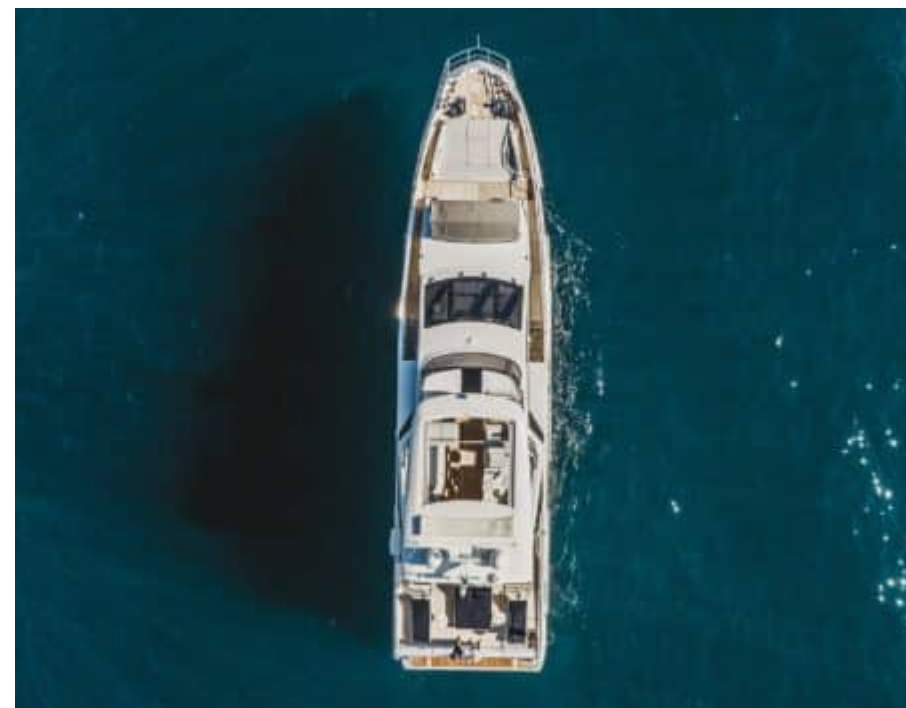

M/Y VOLANTE

Length
27.40m 89.9 ft.

Guests
12

Cabins
4

Crew
5

M/Y VOLANTE

-  Fridge
-  Kitchen
-  Microwave
-  Shower
-  Sunbeds
-  Air Conditioning
-  Apple TV
-  Bicycles
-  Donuts
-  Fishing Gear
-  Jetski
-  Paddle Board
-  Seabob
-  Snorkeling Gear
-  Sound System
-  Stabilisers at anchor
-  Stabilisers underway
-  Television
-  Tender
-  Towable water toys
-  Wakeboard
-  Waterski
-  Wifi

Builder

Azimut

Year built

2021

Length

27.40 m

Guests Cruising

12