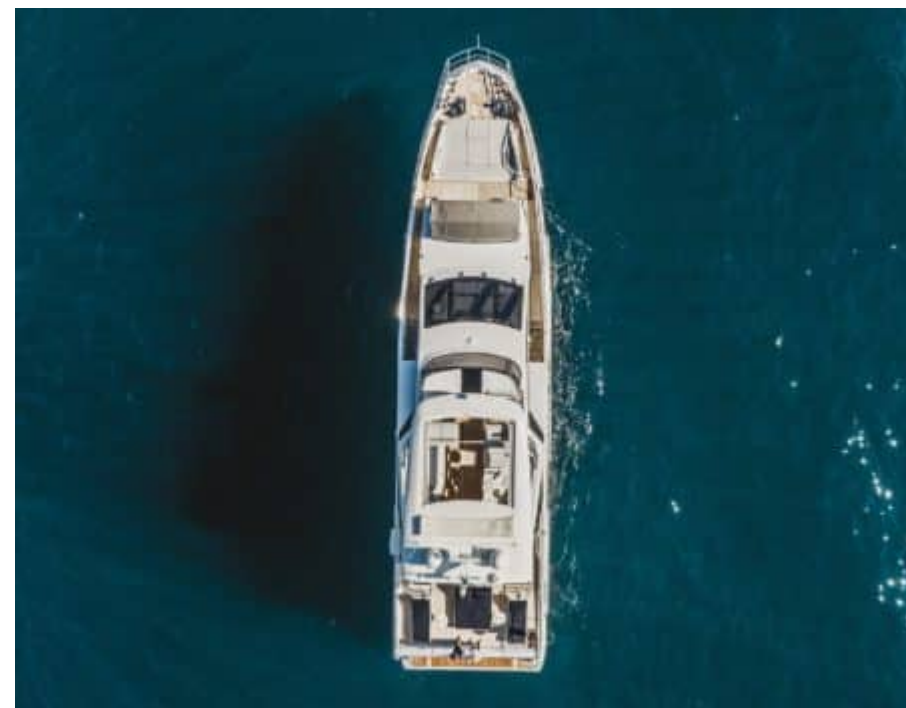

## M/Y VOLANTE

Length  
**27.40m** 89.9 ft.

Guests  
**12**

Cabins  
**4**

Crew  
**5**

# EXTERIOR DESIGN

East Mediterranean

Summer Cruising Area(s)

East Mediterranean

Crew

5

Max speed

28 knots

Cruising speed