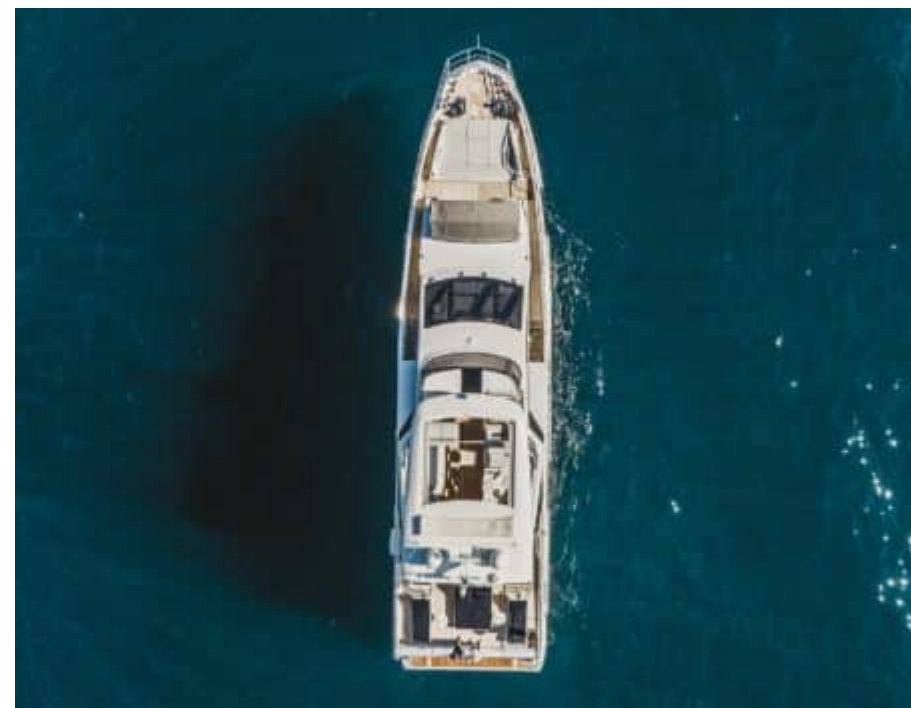

M/Y VOLANTE

Length
27.40m 89.9 ft.

Guests
12

Cabins
4

Crew
5

M/Y VOLANTE

-  Fridge
-  Kitchen
-  Microwave
-  Shower
-  Sunbeds
-  Air Conditioning
-  Apple TV
-  Bicycles
-  Donuts
-  Fishing Gear
-  Jetski
-  Paddle Board
-  Seabob
-  Snorkeling Gear
-  Sound System
-  Stabilisers at anchor
-  Stabilisers underway
-  Television
-  Tender
-  Towable water toys
-  Wakeboard
-  Waterski
-  Wifi

Builder

Azimut

Year built

2021

Length

27.40 m

Guests Cruising

12