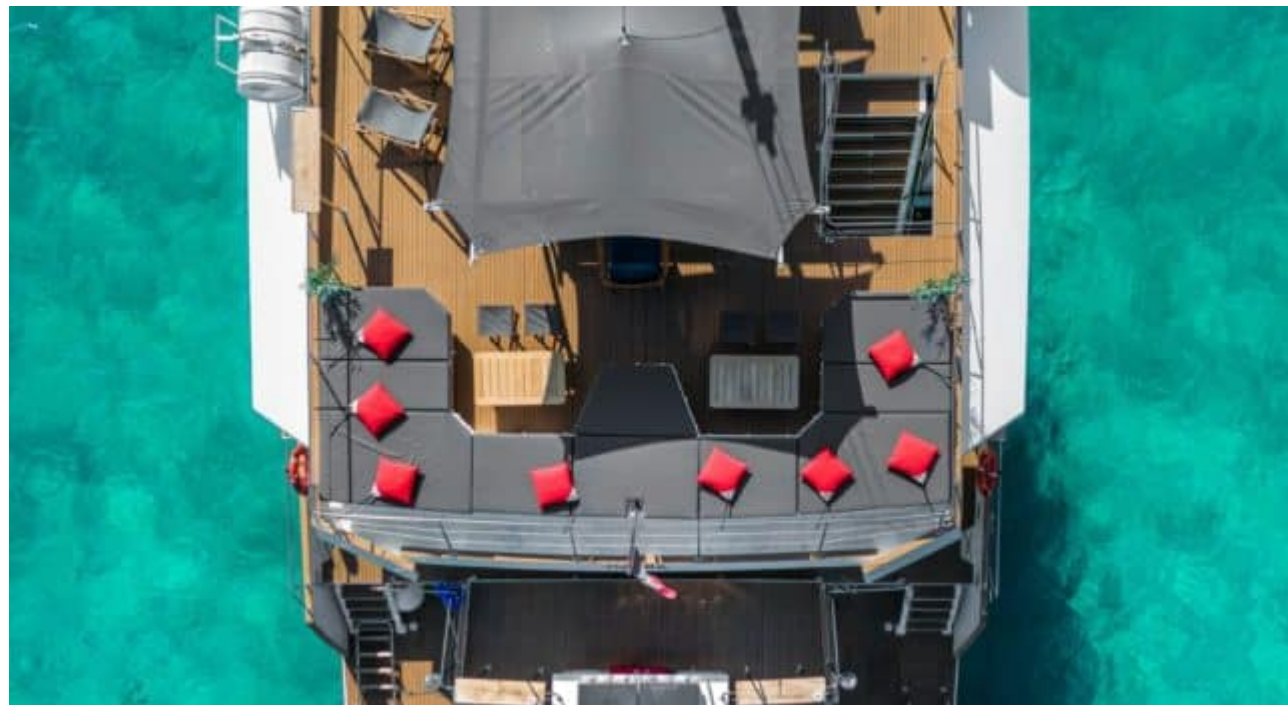

M/Y POWER DAY ONE

Length
20m 65.62 ft.

Guests
200

Crew
3

M/Y POWER DAY ONE

-  Barbecue
-  Fridge
-  Kitchen
-  Shower
-  Sunbeds
-  Tender
-  Air Conditioning
-  Paddle Boards x 2
-  Sound System
-  WC

EXTERIOR DESIGN