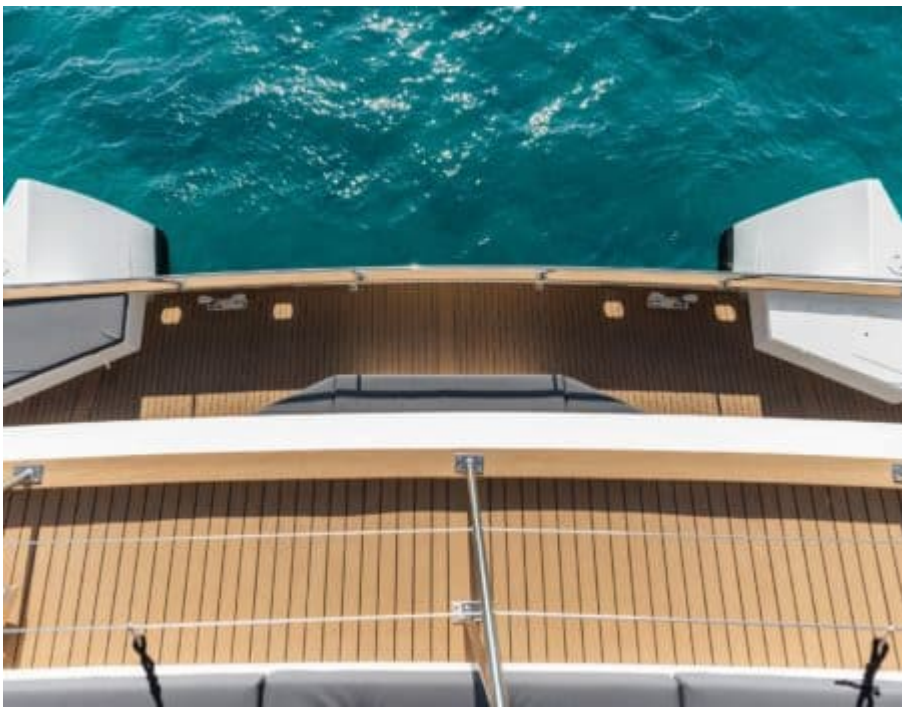

# S/Y DAY ONE 100

Length  
**20m** 65.62 ft.

Guests  
**200**

Crew  
**3**

# EXTERIOR DESIGN

# GALLERY LIFESTYLE