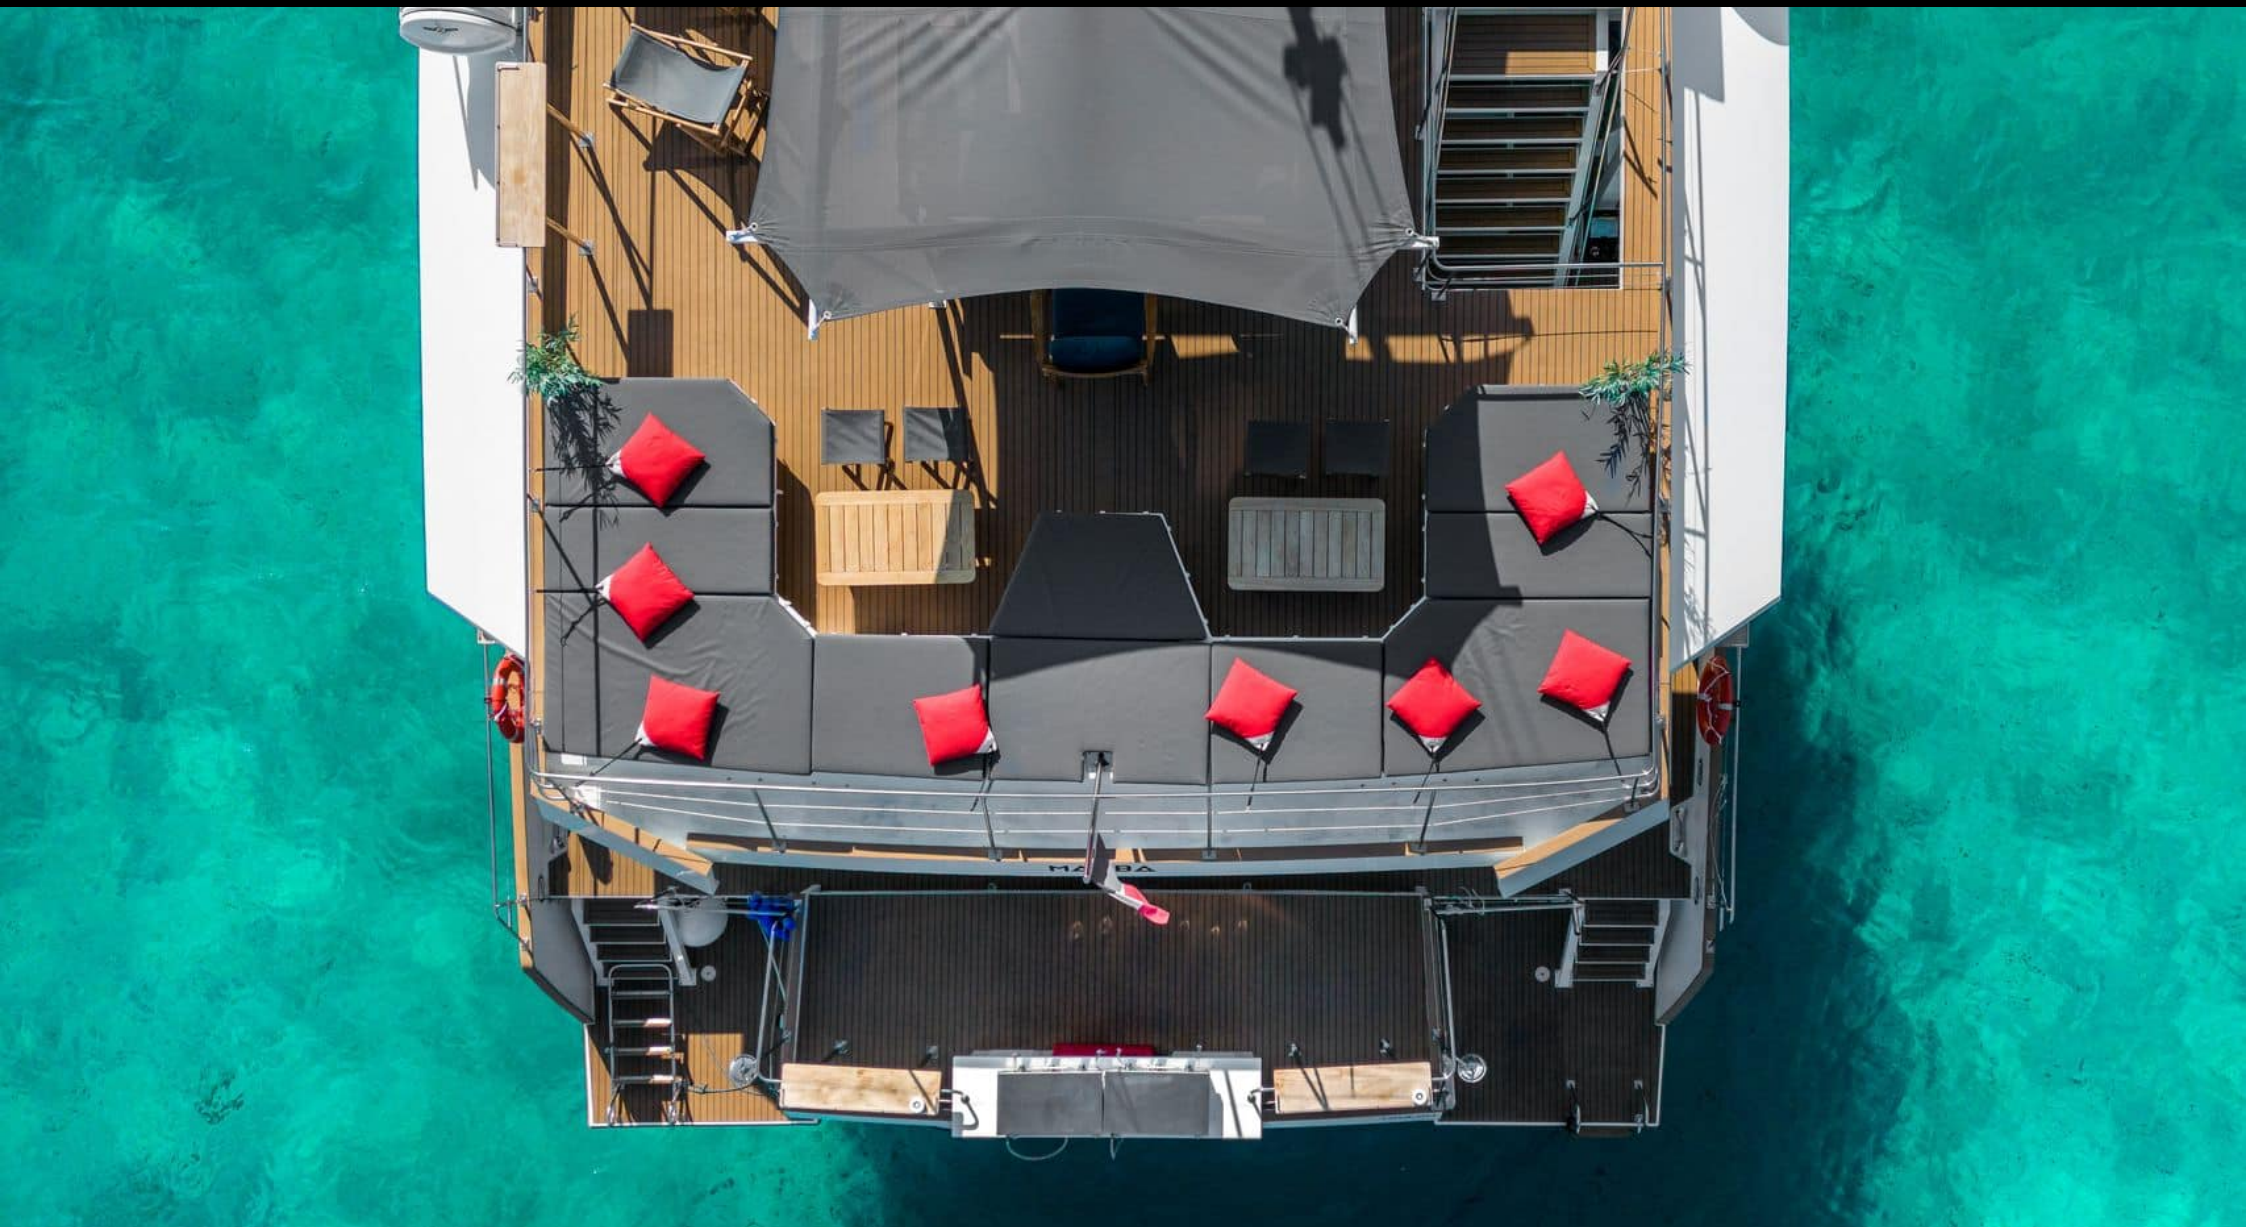

# S/Y DAY ONE 100

Length  
**20m** 65.62 ft.

Guests  
**200**

Crew  
**3**

# EXTERIOR DESIGN

# GALLERY LIFESTYLE