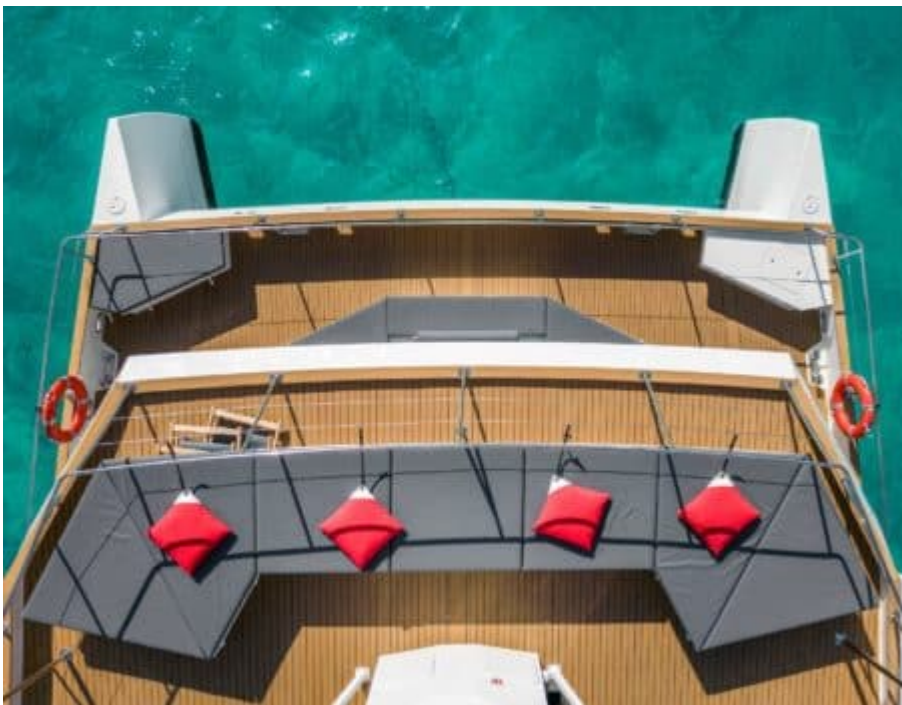

# S/Y DAY ONE 100

Length  
**20m** 65.62 ft.

Guests  
**200**

Crew  
**3**

# EXTERIOR DESIGN

# GALLERY LIFESTYLE