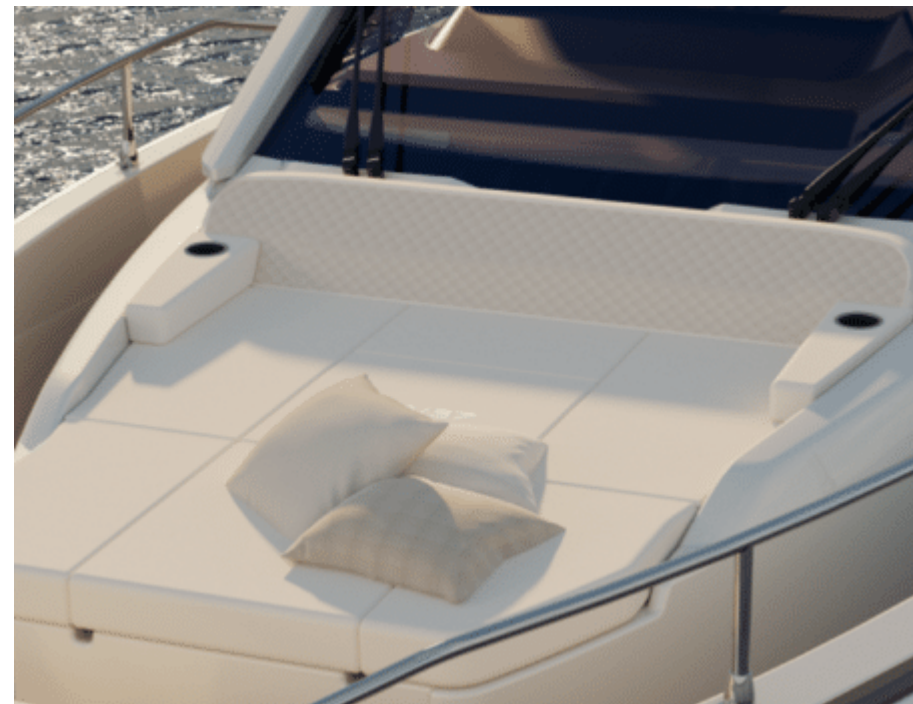

M/Y DB 37

Length
11.84m
38.85 ft.

Guests
11

Cabins
2

Crew
1

M/Y DB 37

Fridge

Kitchen

Microwave

Shower

Snorkeling gear

Sunbeds

Toilet

Air Conditioning

Sound System

EXTERIOR DESIGN

INTERIOR DESIGN

GALLERY LIFESTYLE

Specifications

Low rate per day

3 000 €

High rate per day

3 000 €

Summer low rate per week