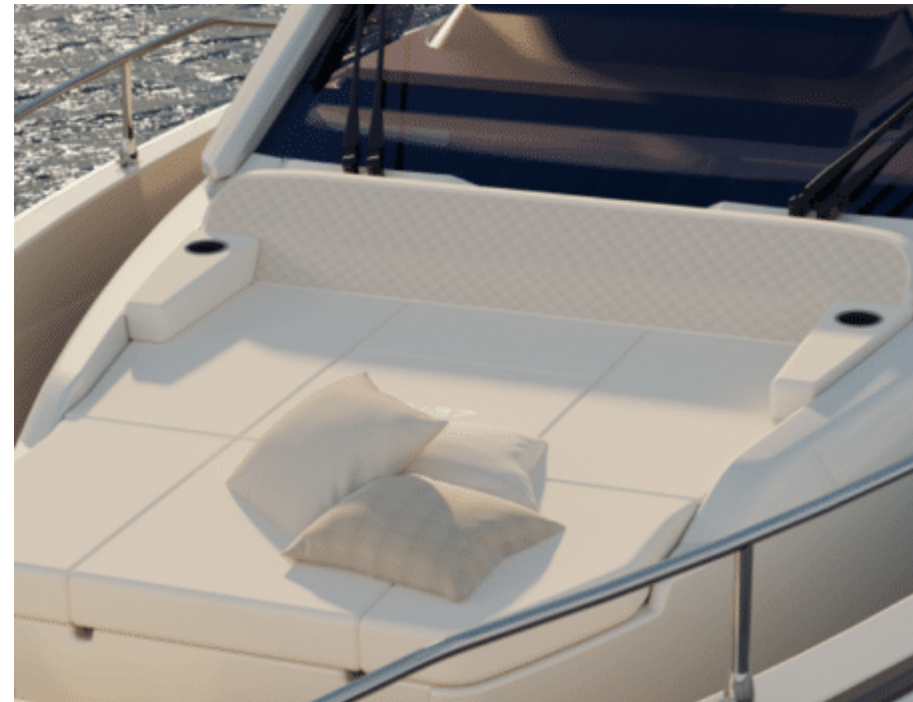

M/Y DB 37

Length
11.84m
38.85 ft.

Guests
11

Cabins
2

Crew
1

M/Y DB 37

Fridge

Kitchen

Microwave

Shower

Snorkeling gear

Sunbeds

Toilet

Air Conditioning

Sound System

EXTERIOR DESIGN

INTERIOR DESIGN

GALLERY LIFESTYLE

Specifications

Low rate per day

2 900 €

High rate per day

2 900 €

Summer low rate per week