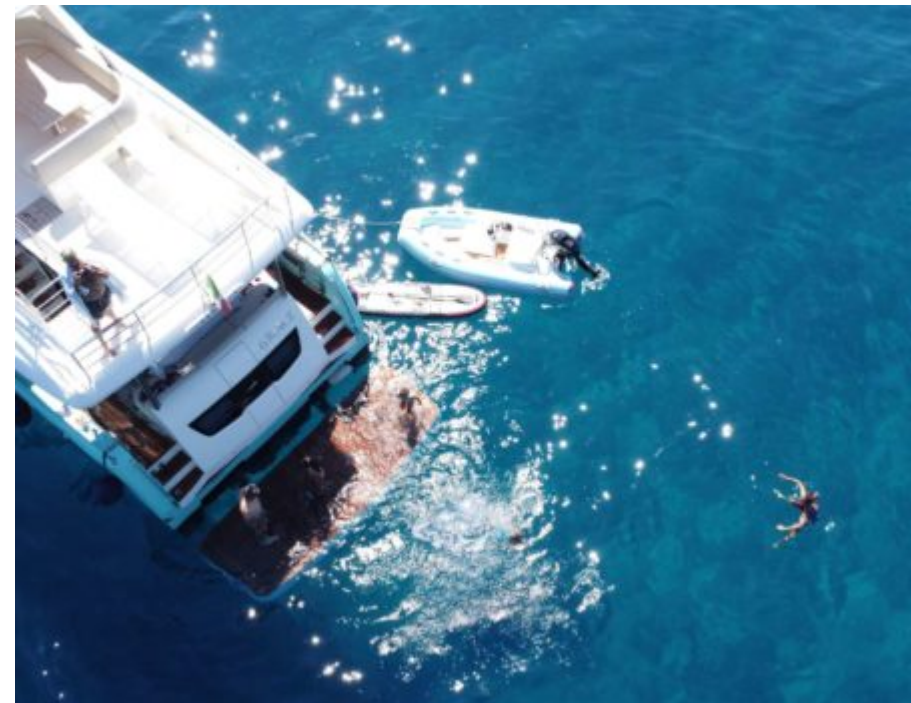

M/Y NAVETTA 58

 Length
17m 55.77 ft.

 Guests
12

 Cabins
3

 Crew
2

M/Y NAVETTA 58

-  Fridge
-  Kitchen
-  Microwave
-  Shower
-  Snorkeling gear
-  Sunbeds
-  Tender
-  Toilet
-  Air Conditioning
-  Snorkeling Gear
-  Sound System
-  Stabilisers at anchor
-  Stabilisers underway