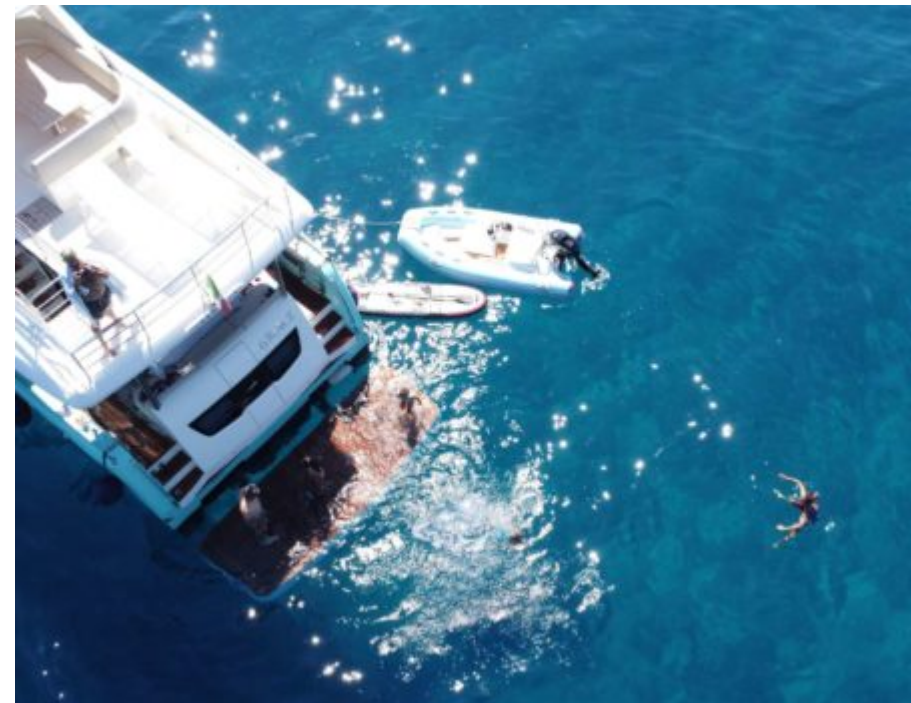

M/Y NAVETTA 58

 Length
17m 55.77 ft.

 Guests
12

 Cabins
3

 Crew
2

M/Y NAVETTA 58

-  Fridge
-  Kitchen
-  Microwave
-  Shower
-  Snorkeling gear
-  Sunbeds
-  Tender
-  Toilet
-  Air Conditioning
-  Snorkeling Gear
-  Sound System
-  Stabilisers at anchor
-  Stabilisers underway

Winter Cruising Area(s)
West Mediterranean

Summer Cruising Area(s)
West Mediterranean

Crew
2

Max speed
30 knots

Cruising speed
22 knots

Fuel consumption
260 L/H

Type of cabins
3 (2 x Double Cabin, 1 x Twin cabin)