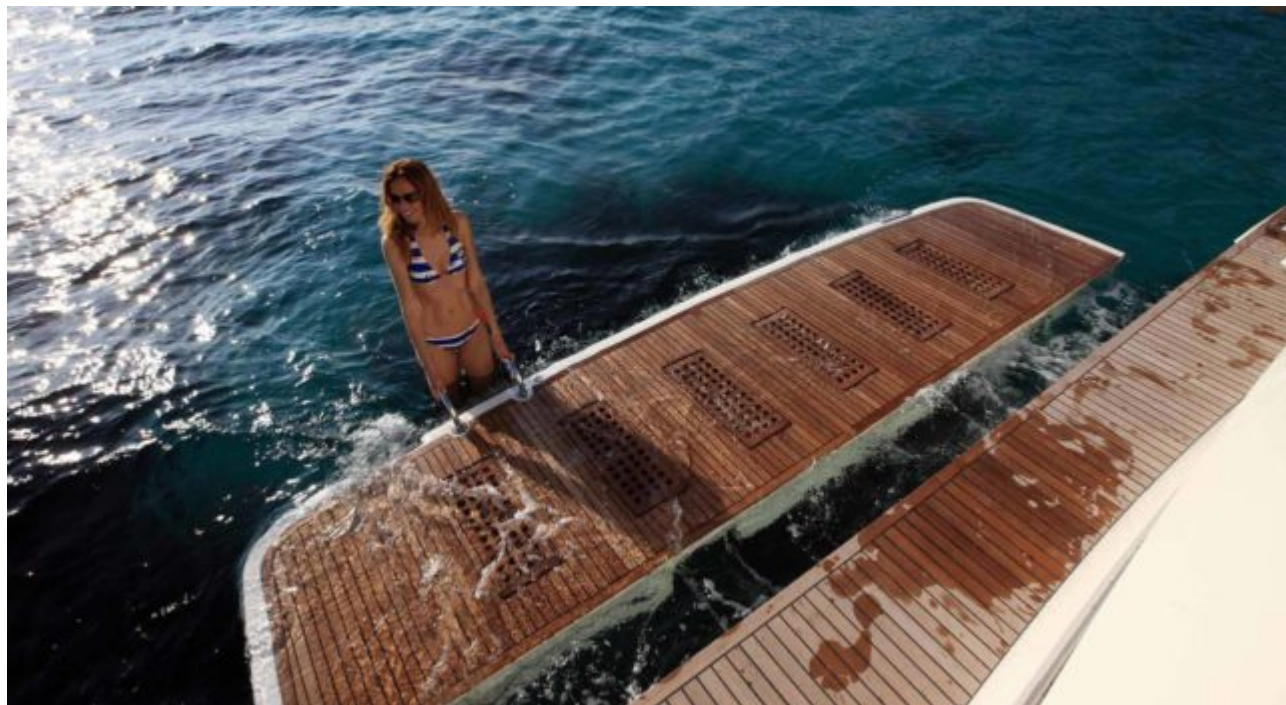

EXTERIOR DESIGN

INTERIOR DESIGN

GALLERY LIFESTYLE

Specifications

 Low rate per day
3 450 €

 High rate per day
3 450 €

 Summer low rate per week
20 700 €

 Summer high rate per week
20 700 €