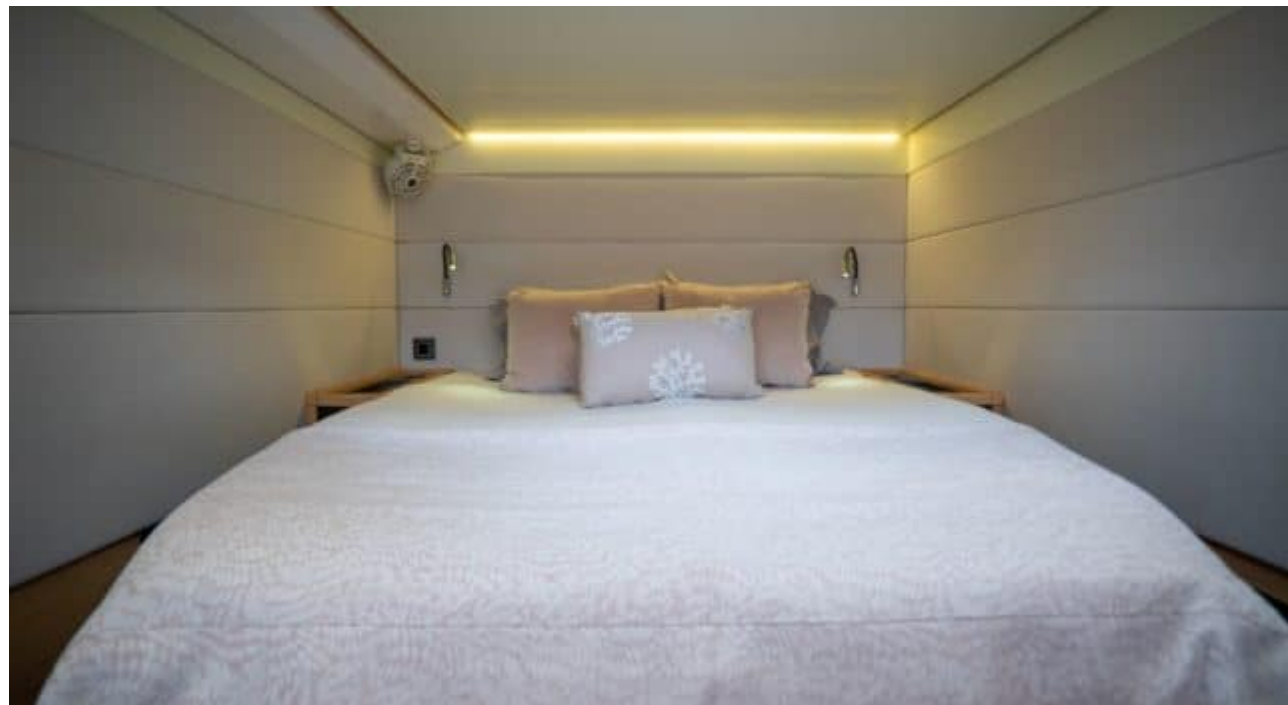

S/Y ASCENSION

Length
18.90m 62.01 ft.

Guests
8

Cabins
4

Crew
3

S/Y ASCENSION

- 
Fridge
- 
Kitchen
- 
Microwave
- 
Shower
- 
Snorkeling gear
- 
Sunbeds
- 
Tender
- 
Toilet
- 
Fishing Gear
- 
Jetski
- 
Paddle Boards x
4
- 
Wakeboard

EXTERIOR DESIGN

INTERIOR DESIGN

GALLERY LIFESTYLE

Specifications

 Low rate per day
\$ 5 000

 High rate per day
\$ 5 667

 Summer low rate per week
\$ 30 000

 Summer high rate per week
\$ 34 000

 Winter low rate per week
\$ 30 000

 Winter high rate per week
\$ 34 000

 Builder
Lagoon

 Year built
2018

 Length
18.90 m

 Guests Cruising
8

 Cabins
4

Winter Cruising Area(s)
Caribbean & Bahamas