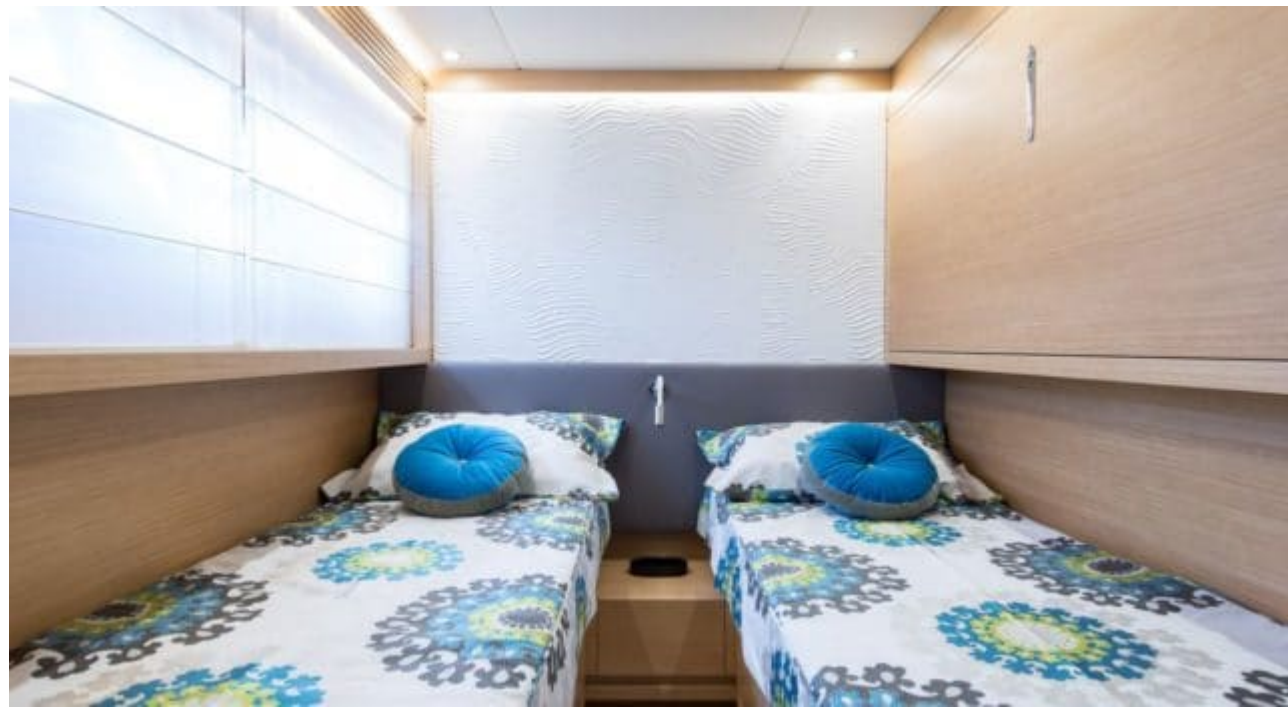

M/Y MIREDO

Length
25.7m
84.32 ft.

Guests
10

Cabins
4

Crew
3

M/Y MIREDO

-  Air Conditioning
-  Floating Swimming Pool
-  Jacuzzi
-  Kayaks x 2
-  Snorkeling Gear
-  Stabilisers at anchor
-  Stabilisers underway
-  Tender
-  Towable water toys
-  Wifi

EXTERIOR DESIGN

INTERIOR DESIGN

GALLERY LIFESTYLE

Specifications

Low rate per day

6 000 €

High rate per day

6 500 €