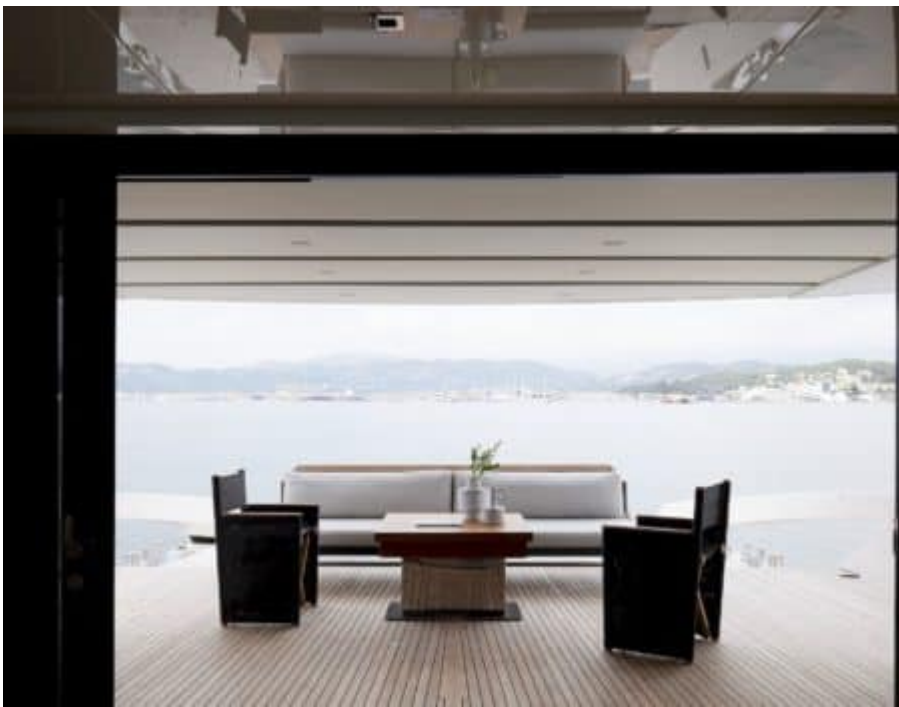

# M/Y SABBIA

-  Air Conditioning
-  Banana
-  Beach set-up
-  E-Foil
-  Hydraulic platform
-  Paddle Boards x 2
-  Seabob x 2
-  Snorkeling Gear
-  Sound System
-  Stabilisers at anchor
-  Stabilisers underway
-  Television
-  Tender
-  Waterski
-  Wifi

# EXTERIOR DESIGN

# INTERIOR DESIGN

# GALLERY LIFESTYLE