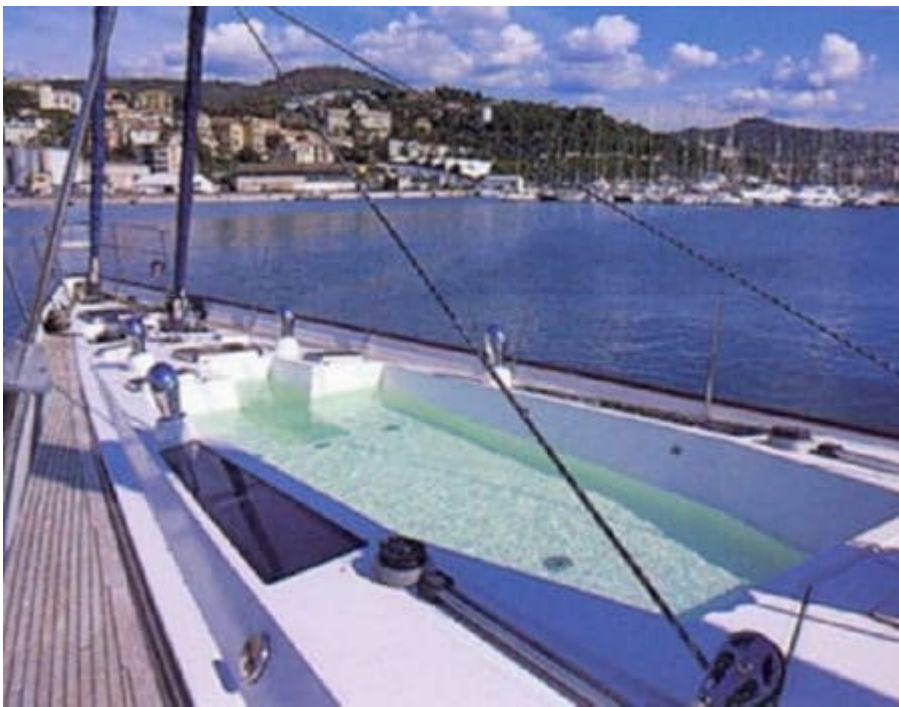

# S/Y AMADEUS

-  Air Conditioning
-  Fishing Gear
-  Kayaking
-  Monoski
-  Snorkeling Gear
-  Splash pool
-  Tender
-  Towable water toys
-  Wakeboard
-  Waterskis
-  Wifi
-  Yoga mats x 4

# EXTERIOR DESIGN

# GALLERY LIFESTYLE