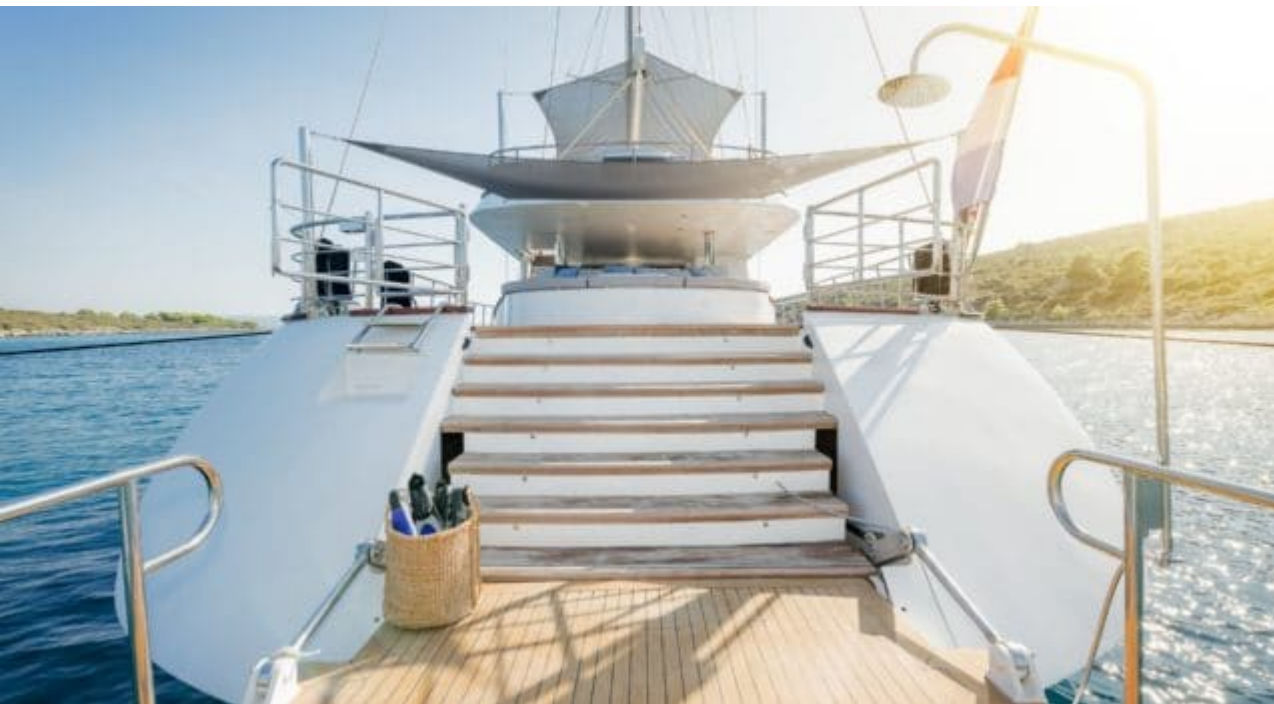

# S/Y LADY GITA

-  Air Conditioning
-  Donuts
-  Jacuzzi
-  Jetski
-  Kayaking
-  Paddle Boards x 2
-  Snorkeling Gear
-  Tender
-  Wakeboard
-  Waterskis
-  Wifi
-  Knee board

# EXTERIOR DESIGN

# GALLERY LIFESTYLE