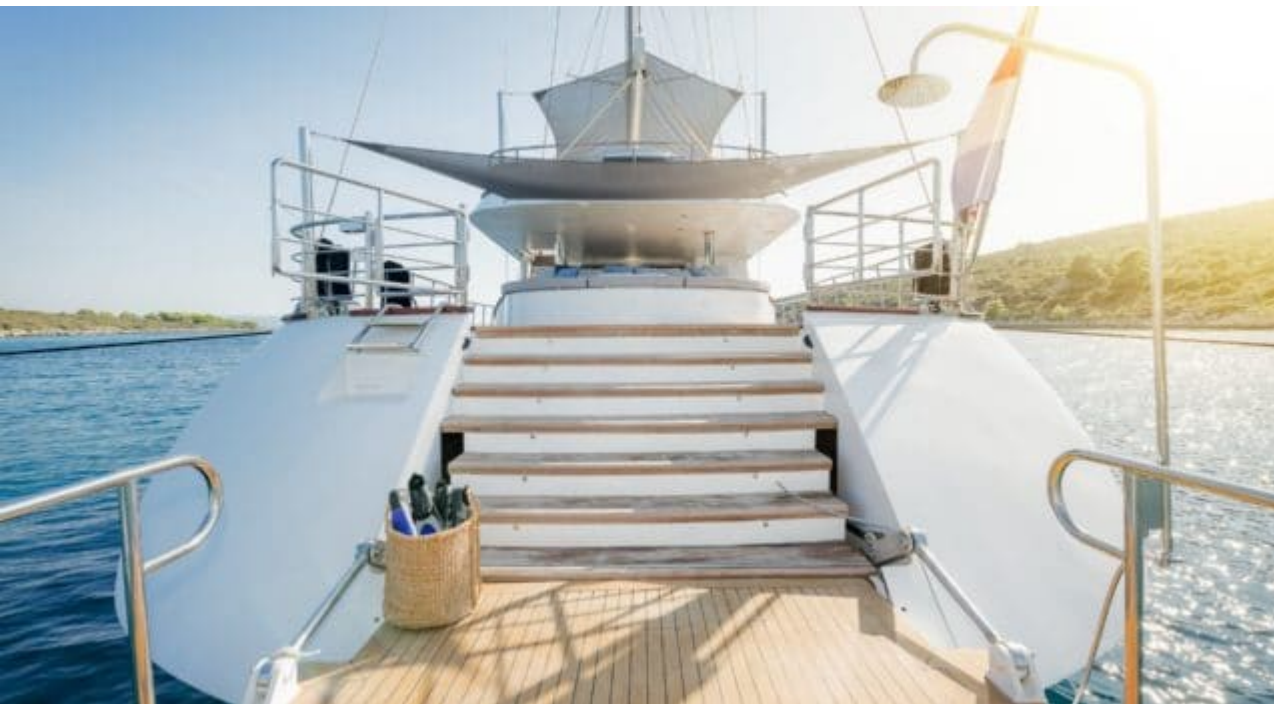

## S/Y LADY GITA

Length  
**49.3m** 161.75 ft.

Guests  
**12**

Cabins  
**6**

Crew  
**8**

# S/Y LADY GITA

-  Air Conditioning
-  Donuts
-  Jacuzzi
-  Jetski
-  Kayaking
-  Paddle Boards x 2
-  Snorkeling Gear
-  Tender
-  Wakeboard
-  Waterskis
-  Wifi
-  Knee board

# EXTERIOR DESIGN

# GALLERY LIFESTYLE