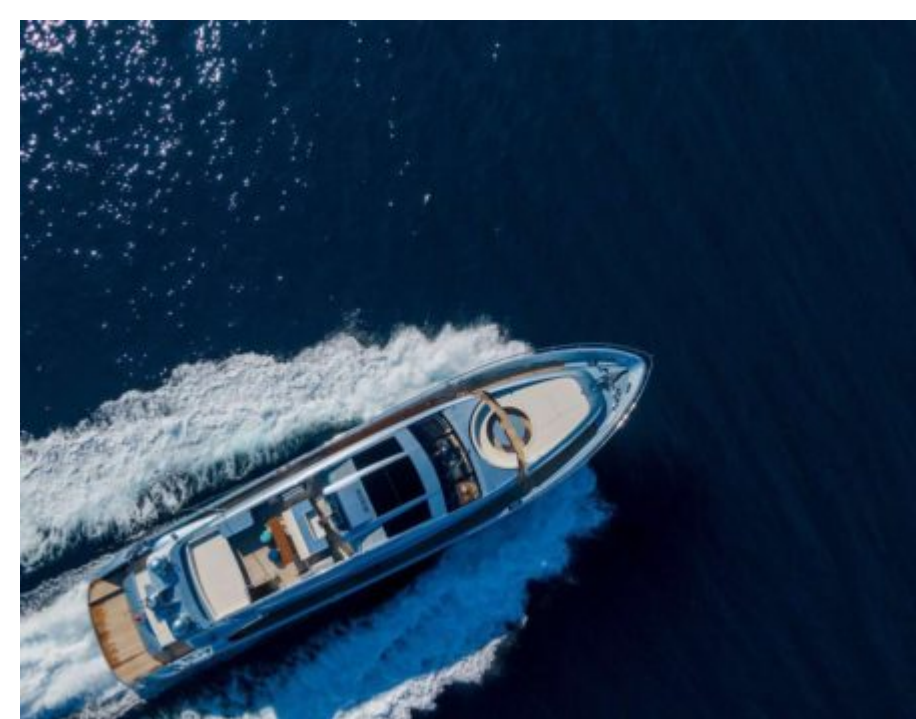

# M/Y 55 FIFTYFIVE

-   
Air Conditioning
-   
Banana
-   
Canoe
-   
Paddle Boards x  
2
-   
Seabob x 2
-   
Snorkeling Gear
-   
Sound System
-   
Stabilisers at  
anchor
-   
Stabilisers  
underway
-   
Wifi

# EXTERIOR DESIGN

# GALLERY LIFESTYLE