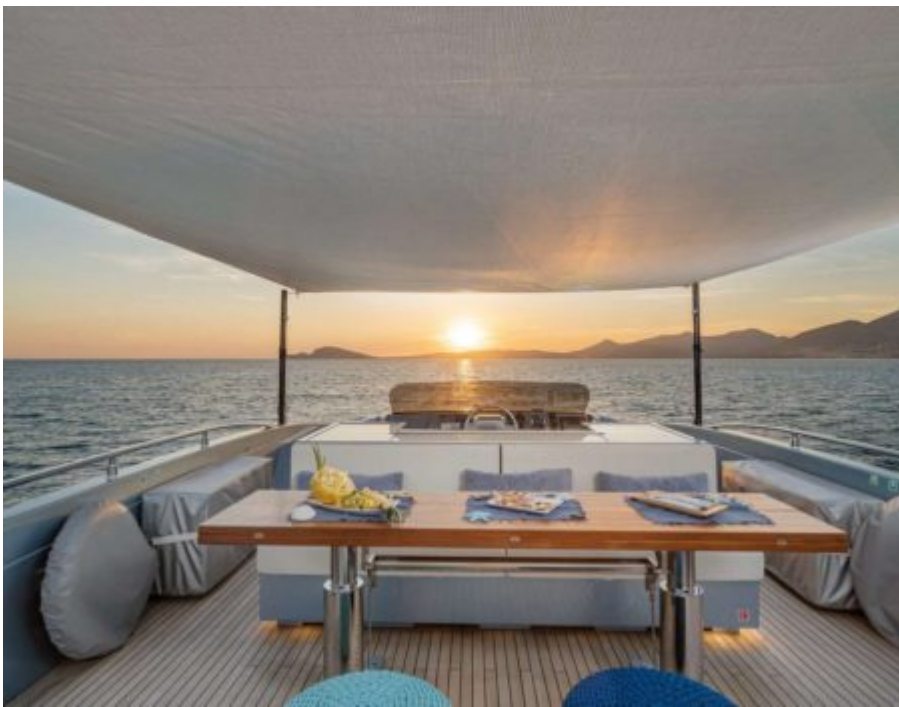

EXTERIOR DESIGN

INTERIOR DESIGN

GALLERY LIFESTYLE

Specifications

Summer low rate per week

90 000 €

Summer high rate per week

100 000 €