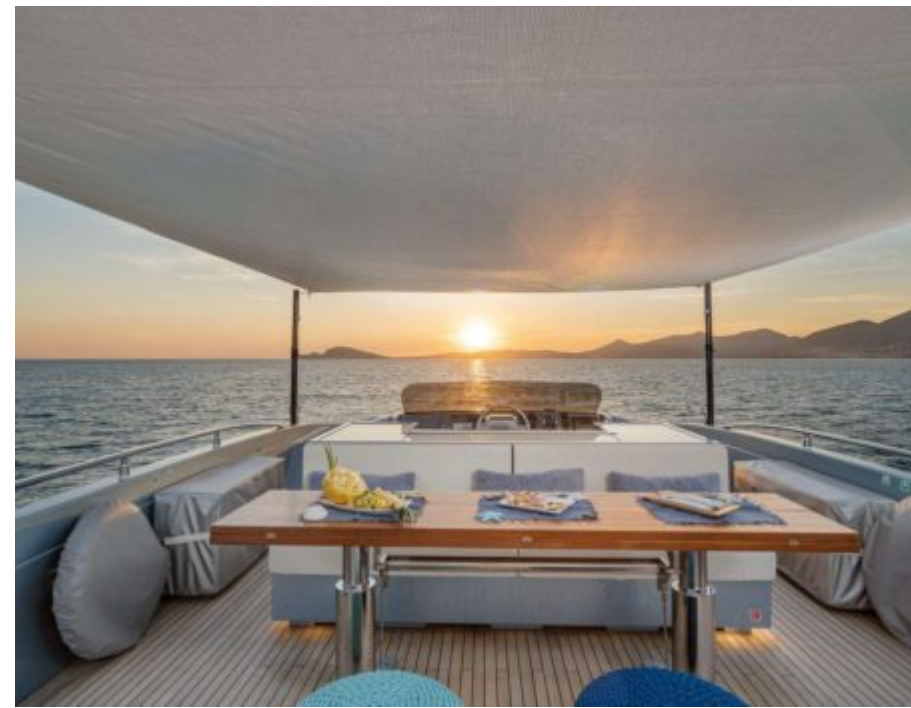

M/Y 55
FIFTYFIVE

Length
31.3m 102.69 ft.

Guests
12

Cabins
4

Crew
4

M/Y 55 FIFTYFIVE

- 
Air Conditioning
- 
Banana
- Canoe
- 
Paddle Boards x
2
- 
Seabob x 2
- 
Snorkeling Gear
- 
Sound System
- 
Stabilisers at
anchor
- 
Stabilisers
underway
- 
Wifi

EXTERIOR DESIGN

INTERIOR DESIGN

GALLERY LIFESTYLE

Specifications

Summer low rate per week

90 000 €

Summer high rate per week

100 000 €