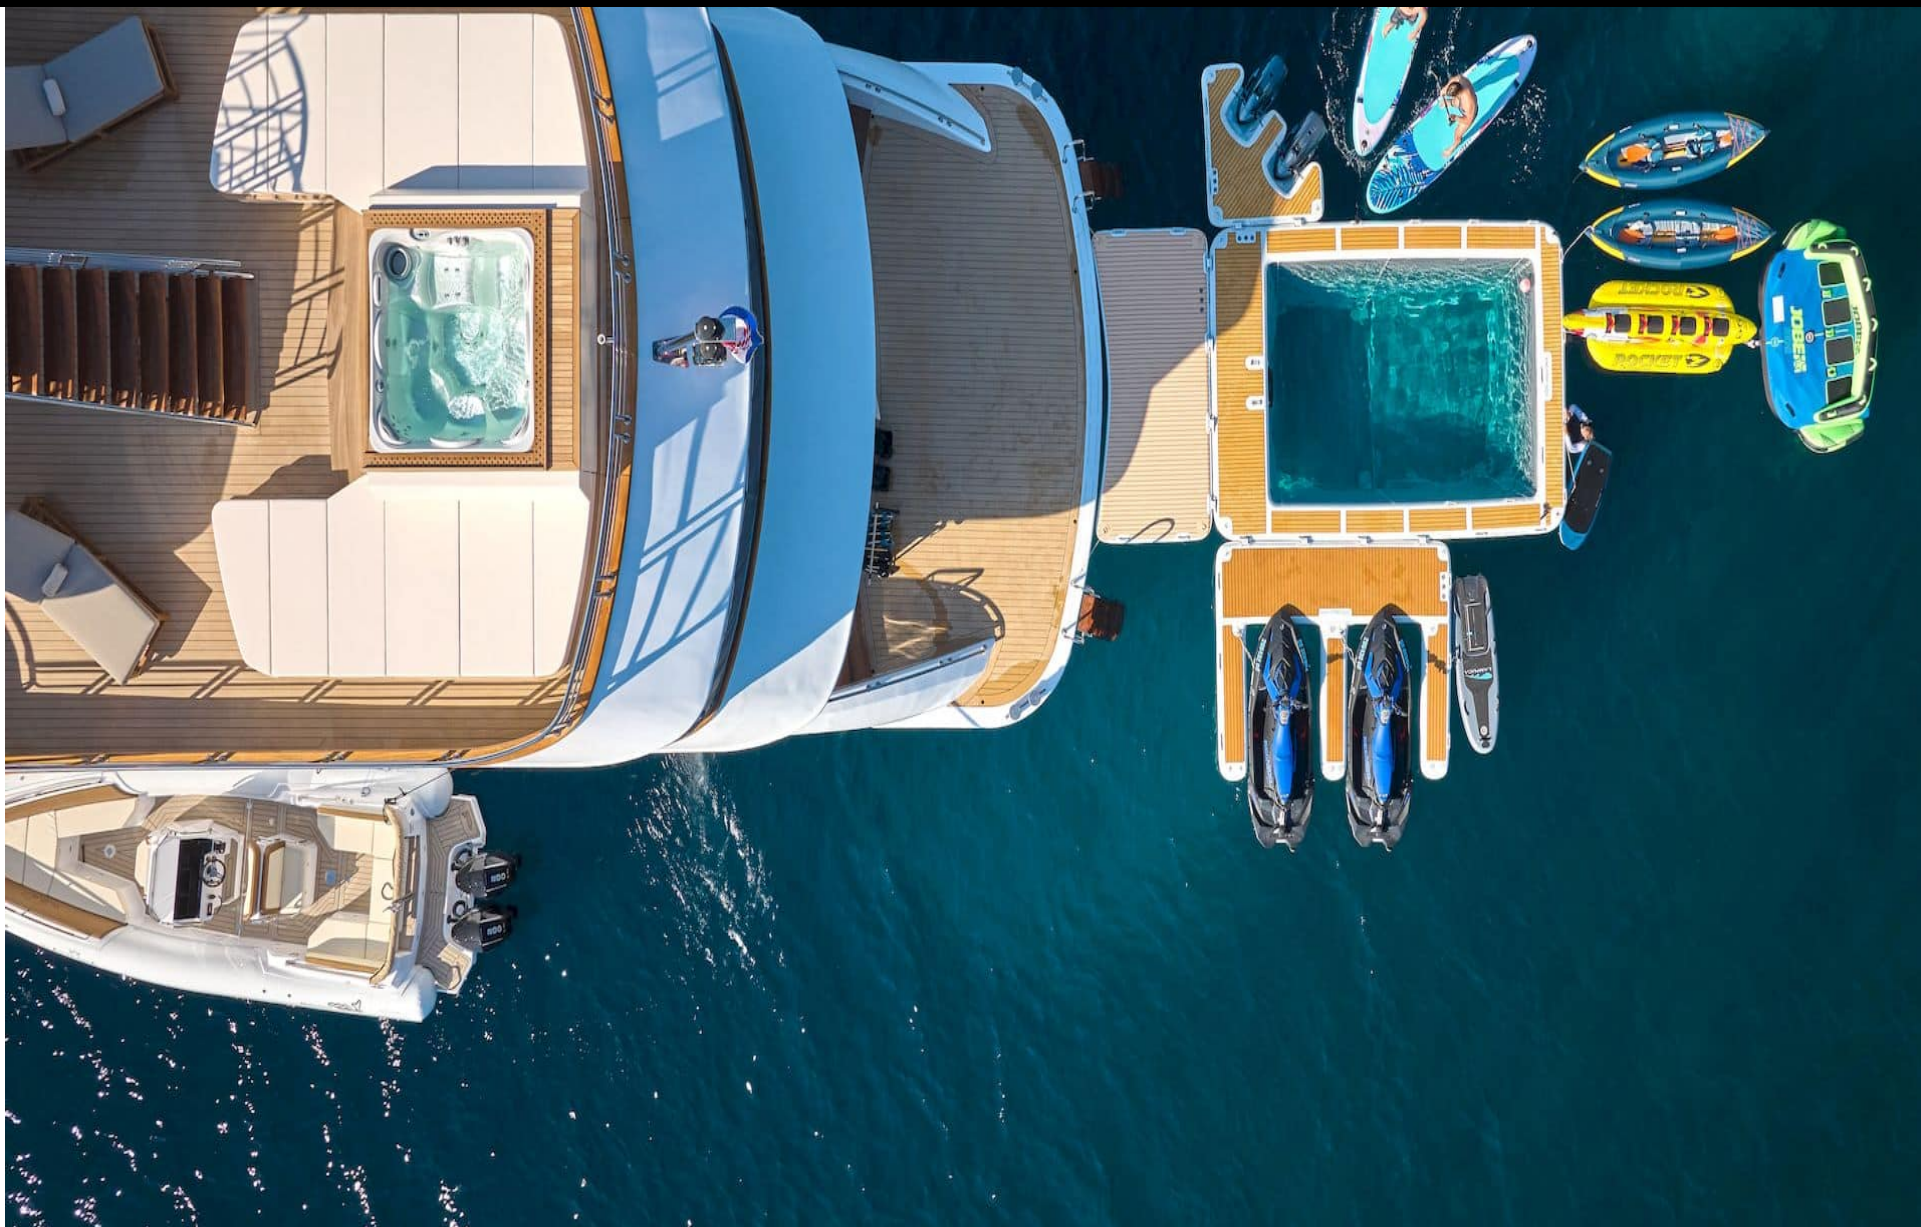

GALLERY LIFESTYLE