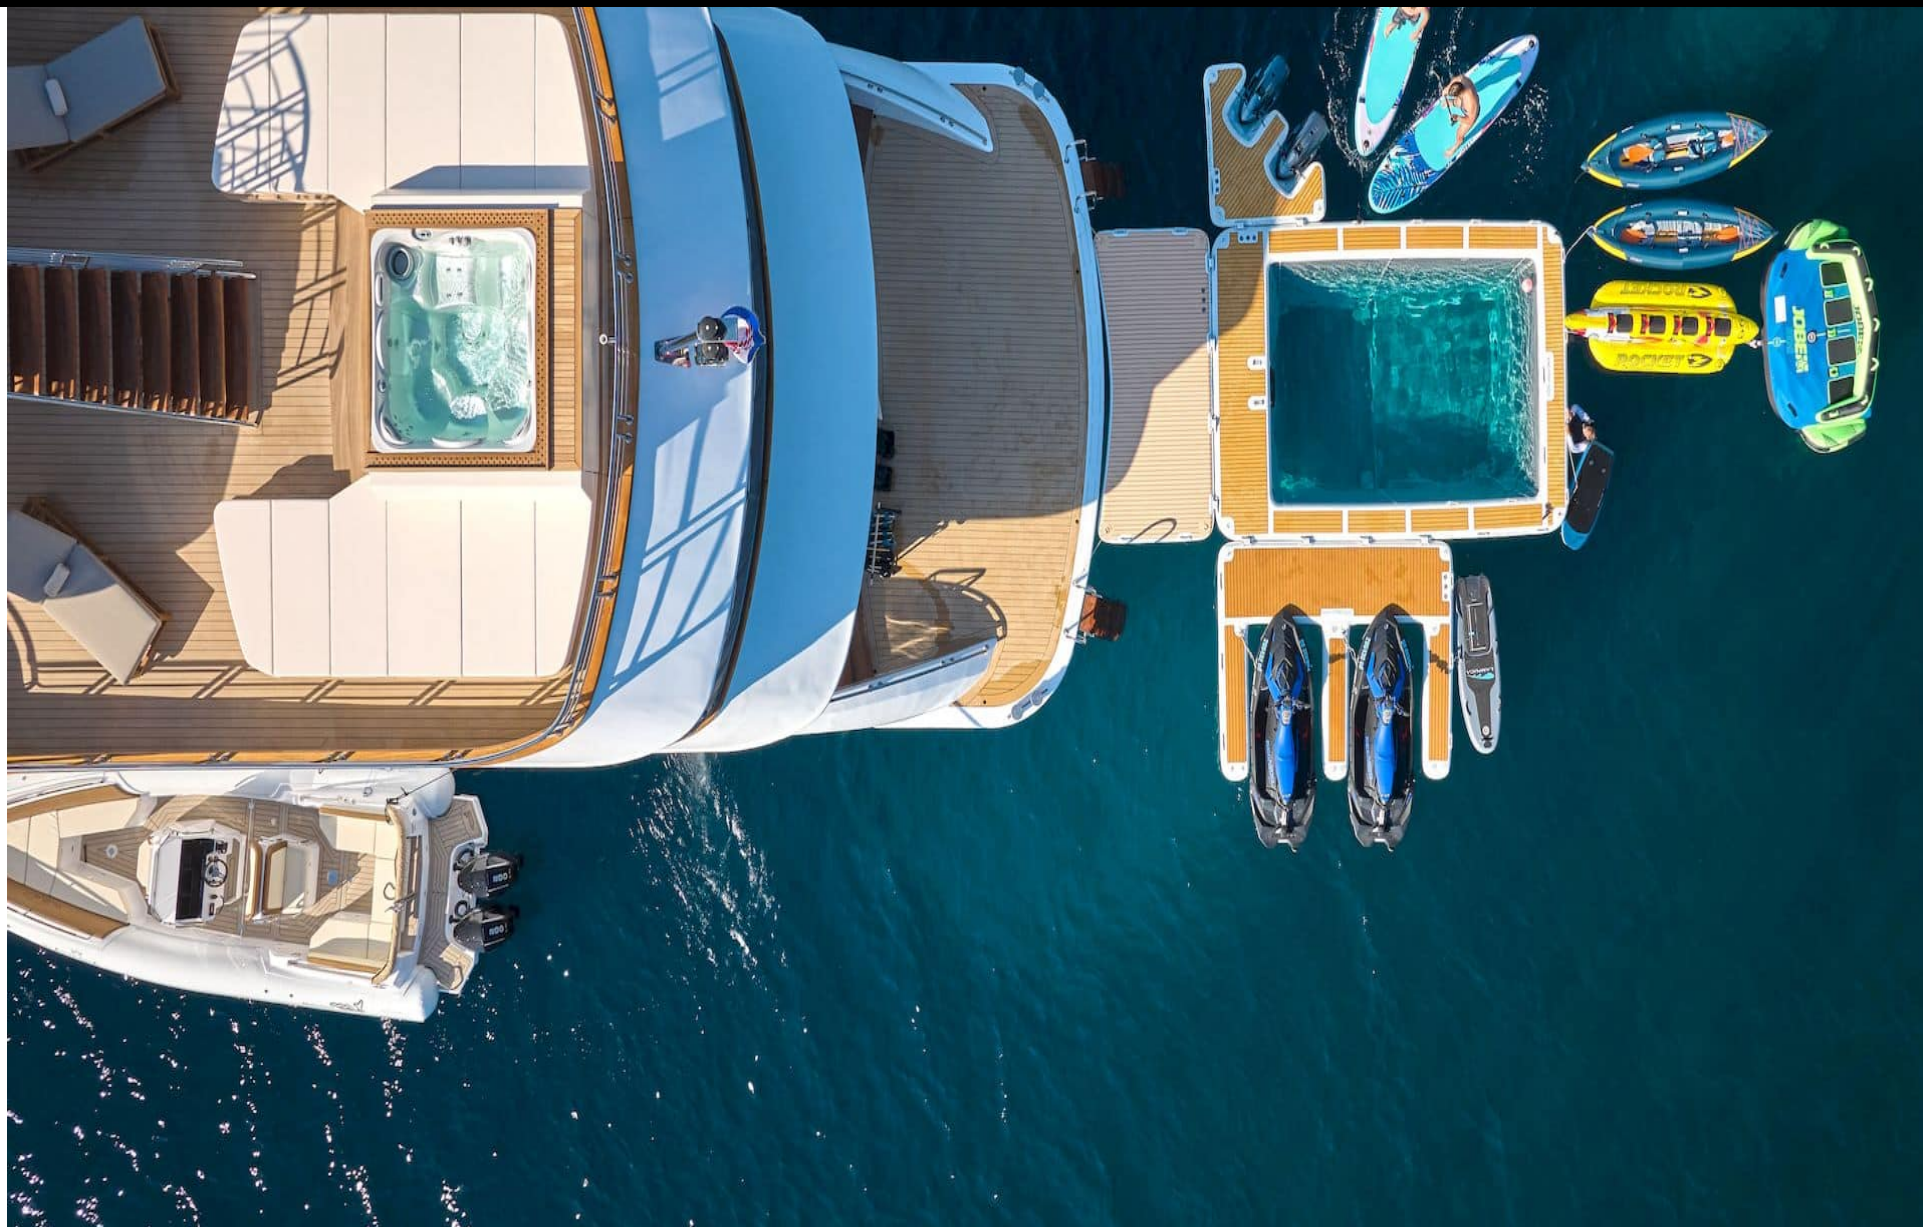

GALLERY LIFESTYLE