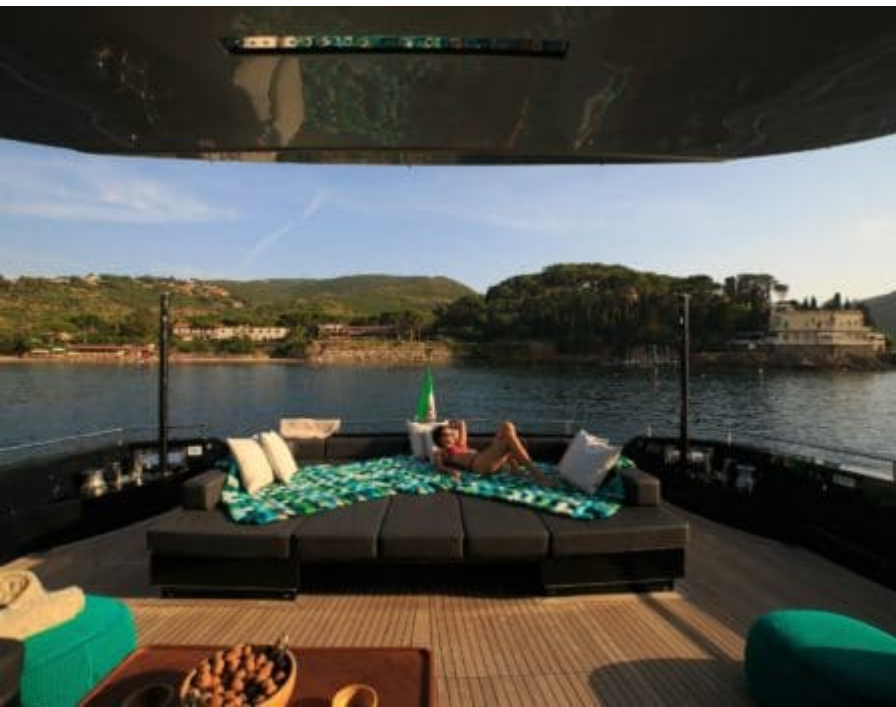

M/Y ALEMIA

Length
32m
105 ft.

Guests
12

Cabins
5

Crew
5

M/Y ALEMIA

EXTERIOR DESIGN

INTERIOR DESIGN