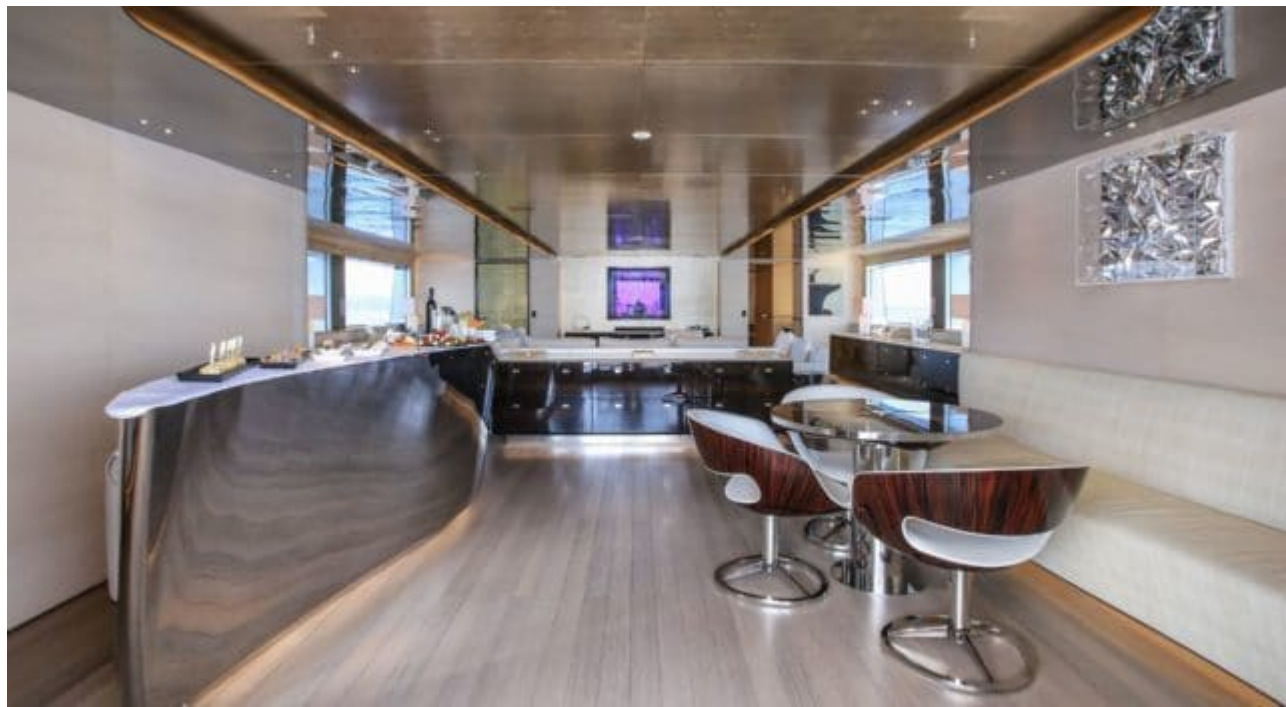

EXTERIOR DESIGN

INTERIOR DESIGN

GALLERY LIFESTYLE

Specifications

Summer low rate per week

180 000 €

Summer high rate per week

265 000 €