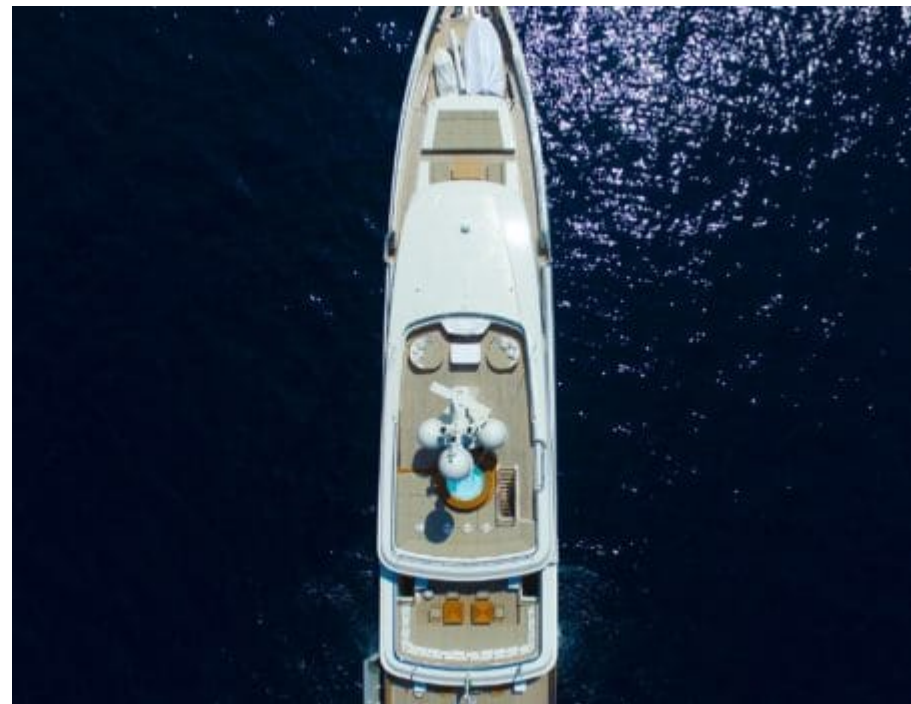

# M/Y ASLEC 4

-  Air Conditioning
-  Fishing Gear
-  Jacuzzi
-  Jetski
-  Jetsurf
-  Kayaks x 2
-  Seabob x 2
-  Snorkeling Gear
-  Stabilisers at anchor
-  Stabilisers underway
-  Tender
-  Wakeboard x 2

# EXTERIOR DESIGN

# GALLERY LIFESTYLE