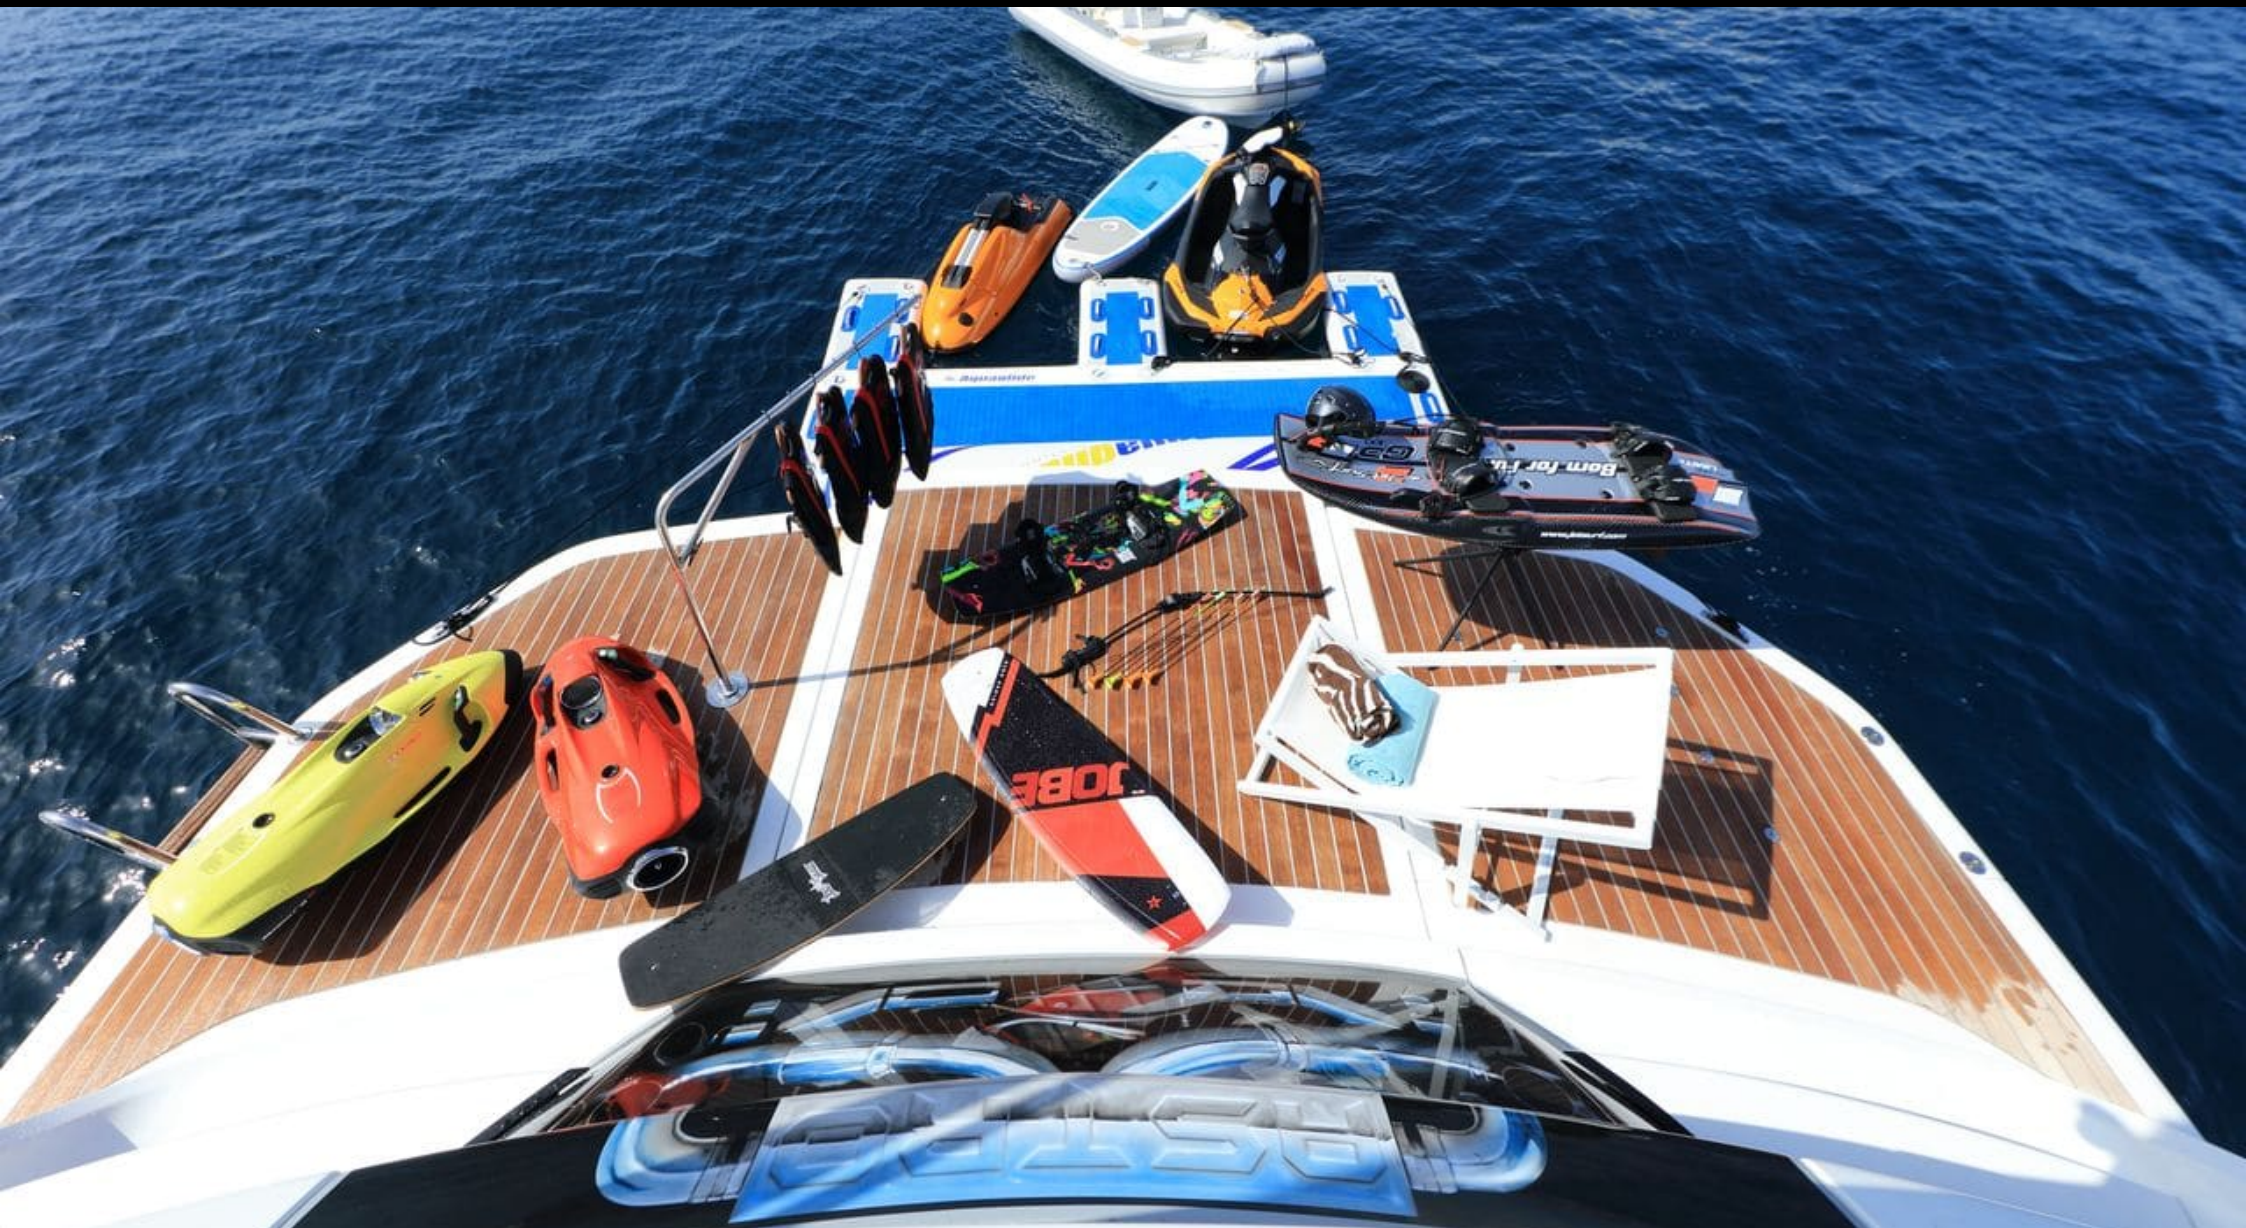

## M/Y ASTRO

Length  
**31m**  
101.71 ft.

Guests  
**12**

Cabins  
**4**

Crew  
**5**

# M/Y ASTRO

-  Air Conditioning
-  Floating dock
-  Jetski
-  Jetski stand-up
-  Jetsurf
-  Paddle Boards x 2
-  Seabob x 2
-  Snorkeling Gear
-  Stabilisers at anchor
-  Tender
-  Towable water toys
-  Wakeboard
-  Waterskis
-  Wifi

# GALLERY LIFESTYLE