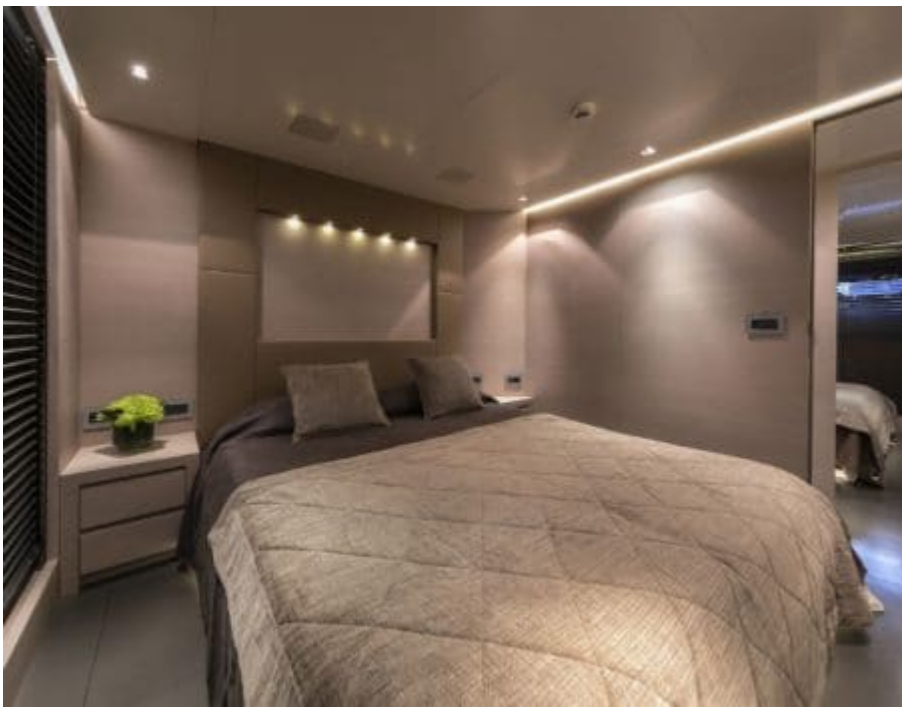

M/Y BILLA

Length
41.30m
135 ft.

Guests
11

Cabins
5

Crew
7

M/Y BILLA

-  Air Conditioning
-  Jetski
-  Paddle Board
-  Seabob
-  Tender
-  Towable water toys
-  Waterskis
-  Wifi

EXTERIOR DESIGN

INTERIOR DESIGN

GALLERY LIFESTYLE

Specifications

Summer low rate per week

95 000 €

Summer high rate per week

125 000 €

Winter low rate per week

2020

Length

41.30 m

Guests Cruising

11

Cabins

5

Winter Cruising Area(s)