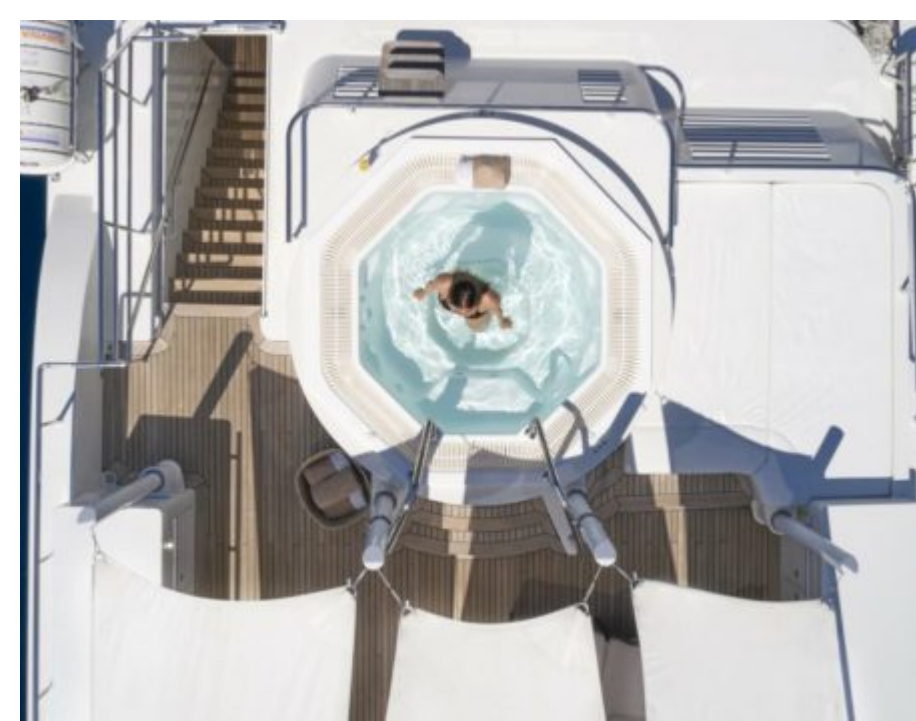

# M/Y GALENA

-  Sunbeds
-  Air Conditioning
-  Apple TV
-  Donuts
-  Fishing Gear
-  Gym Equipment
-  Jacuzzi
-  Jetski
-  Paddle Boards x 2
-  Seabob
-  Snorkeling Gear
-  Sound System
-  Stabilisers at anchor
-  Stabilisers underway
-  Television
-  Tender
-  Towable water toys
-  Wakeboard
-  Wetsuits
-  Wifi

# EXTERIOR DESIGN

# GALLERY LIFESTYLE