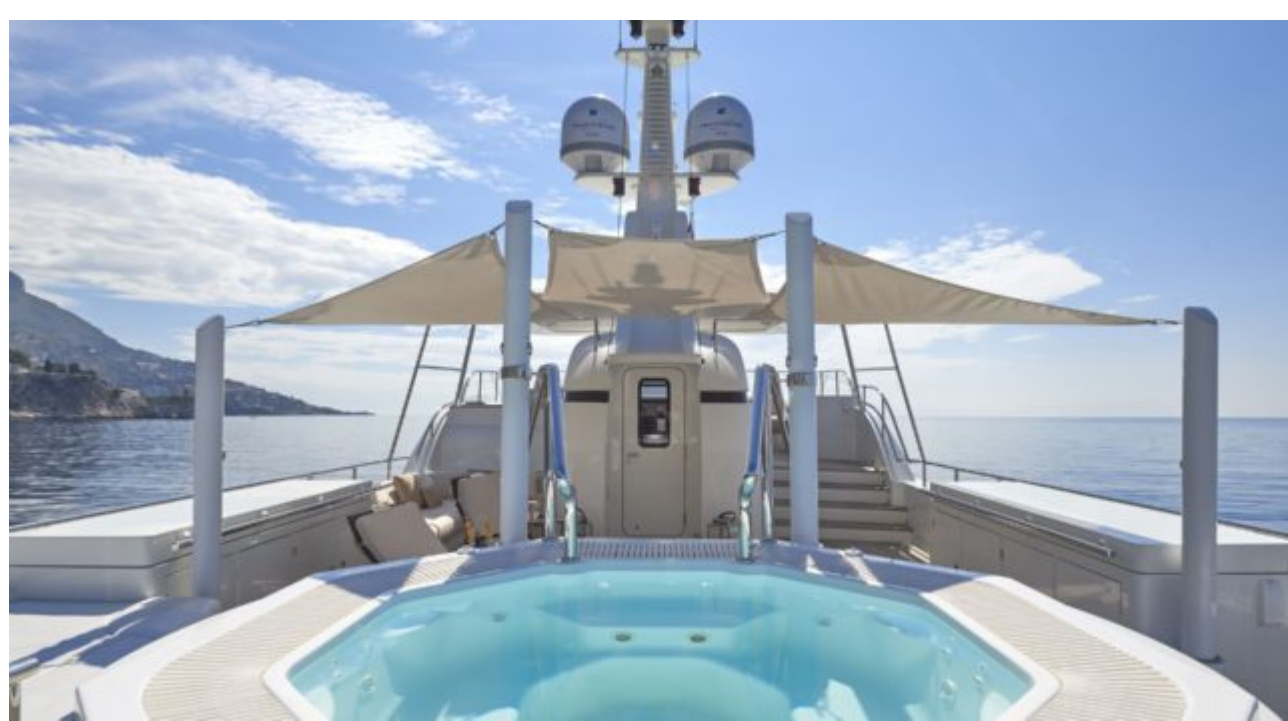

# M/Y GALENA

-  Sunbeds
-  Air Conditioning
-  Apple TV
-  Donuts
-  Fishing Gear
-  Gym Equipment
-  Jacuzzi
-  Jetski
-  Paddle Boards x 2
-  Seabob
-  Snorkeling Gear
-  Sound System
-  Stabilisers at anchor
-  Stabilisers underway
-  Television
-  Tender
-  Towable water toys
-  Wakeboard
-  Wetsuits
-  Wifi

# EXTERIOR DESIGN

# GALLERY LIFESTYLE