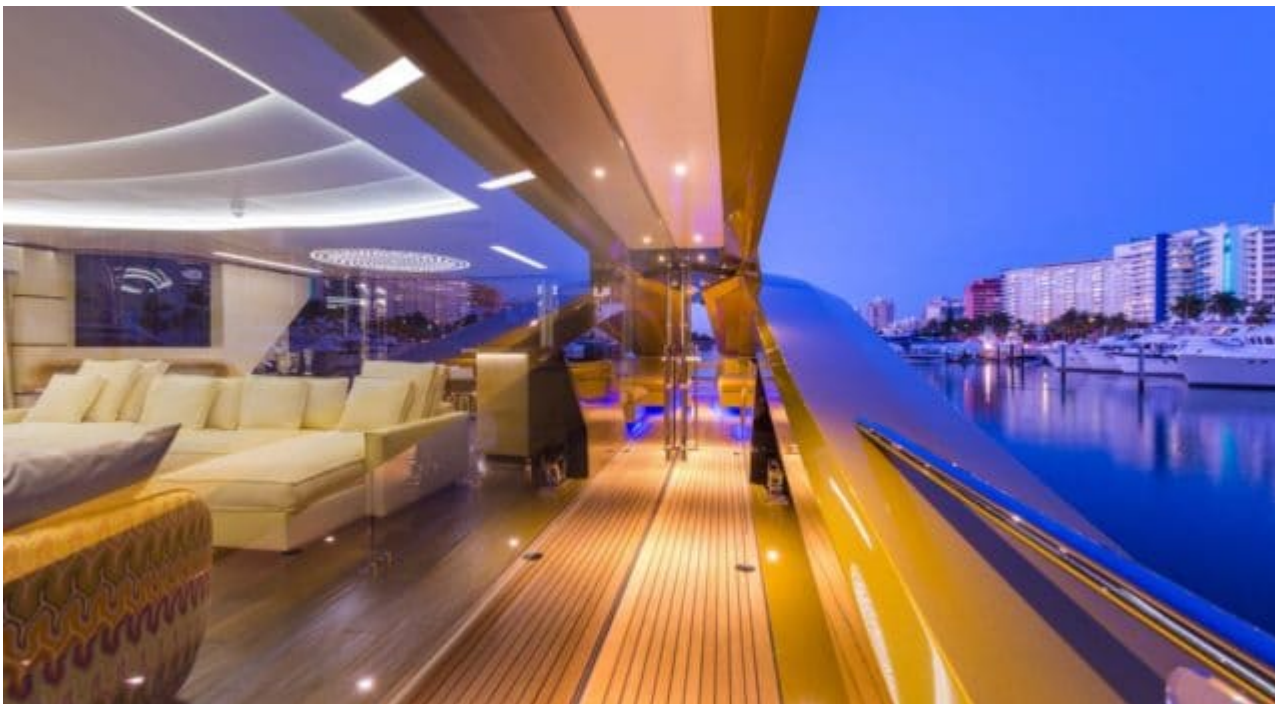

M/Y KHALILAH

Length
49m 160.76 ft.

Guests
12

Cabins
5

Crew
9

M/Y KHALILAH

-  Air Conditioning
-  Jacuzzi
-  Jetpack
-  Jetski x 2
-  Kayaks x 2
-  Paddle Boards x 2
-  Stabilisers at anchor
-  Stabilisers underway
-  Tender
-  Towable water toys
-  Wakeboard
-  Waterskis
-  Wifi

EXTERIOR DESIGN

INTERIOR DESIGN

GALLERY LIFESTYLE

Specifications

Summer low rate per week

255 000 €

Summer high rate per week

265 000 €