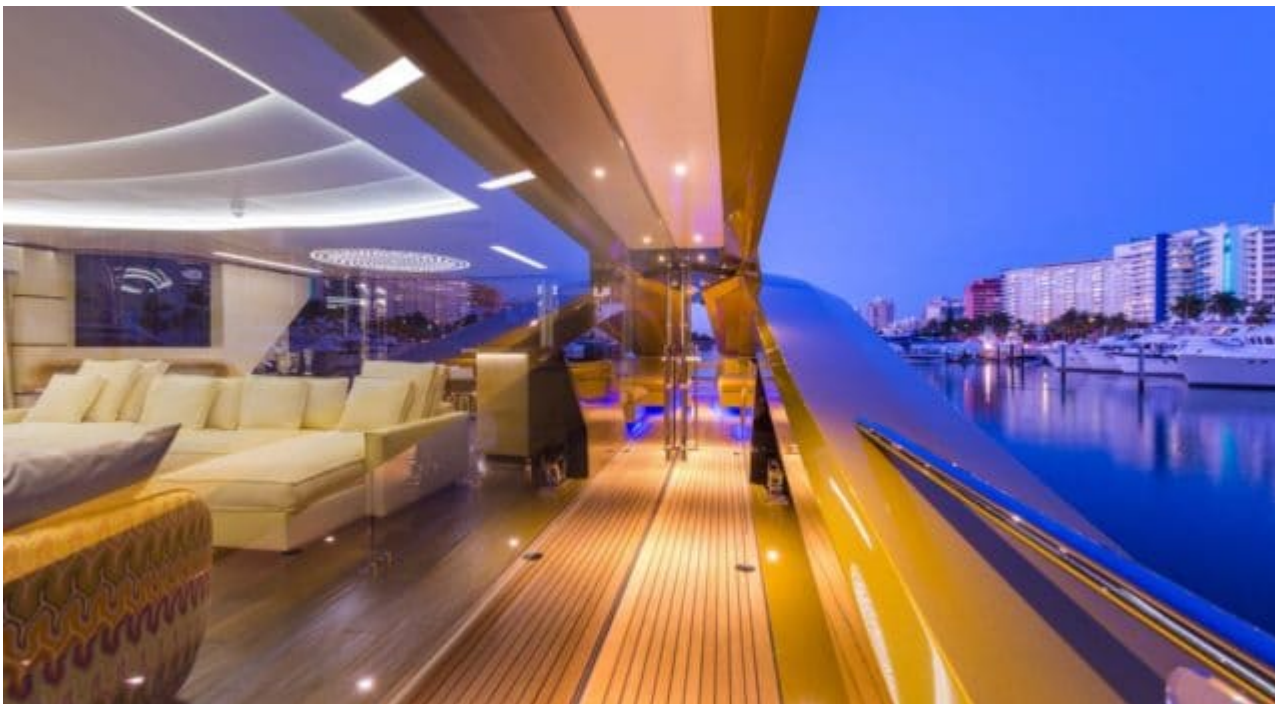

M/Y KHALILAH

Length
49m 160.76 ft.

Guests
12

Cabins
5

Crew
9

M/Y KHALILAH

- 
Air Conditioning
- 
Jacuzzi
- 
Jetpack
- 
Jetski x 2
- 
Kayaks x 2
- 
Paddle Boards x 2
- 
Stabilisers at anchor
- 
Stabilisers underway
- 
Tender
- 
Towable water toys
- 
Wakeboard
- 
Waterskis
- 
Wifi

EXTERIOR DESIGN

INTERIOR DESIGN

GALLERY LIFESTYLE

Specifications

Summer low rate per week

255 000 €

Summer high rate per week

265 000 €