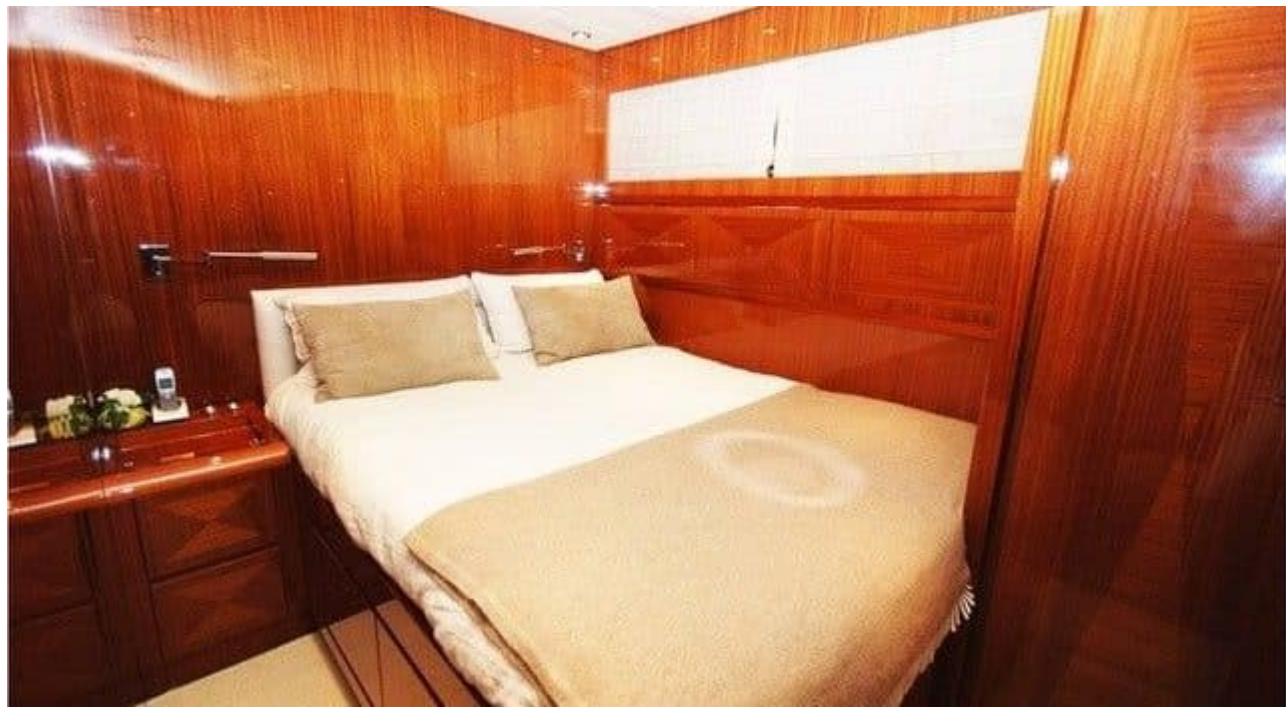

M/Y LADY SPLASH

 Length
24.00m 78.74 ft.

 Guests
12

 Cabins
3

 Crew
2

M/Y LADY SPLASH

Fridge

Kitchen

Tender

Wakeboard

Wifi

EXTERIOR DESIGN

INTERIOR DESIGN

GALLERY LIFESTYLE

Specifications

Low rate per day

24.00 m

Guests Cruising

12

Cabins

3

Winter Cruising Area(s)

West Mediterranean

Summer Cruising Area(s)