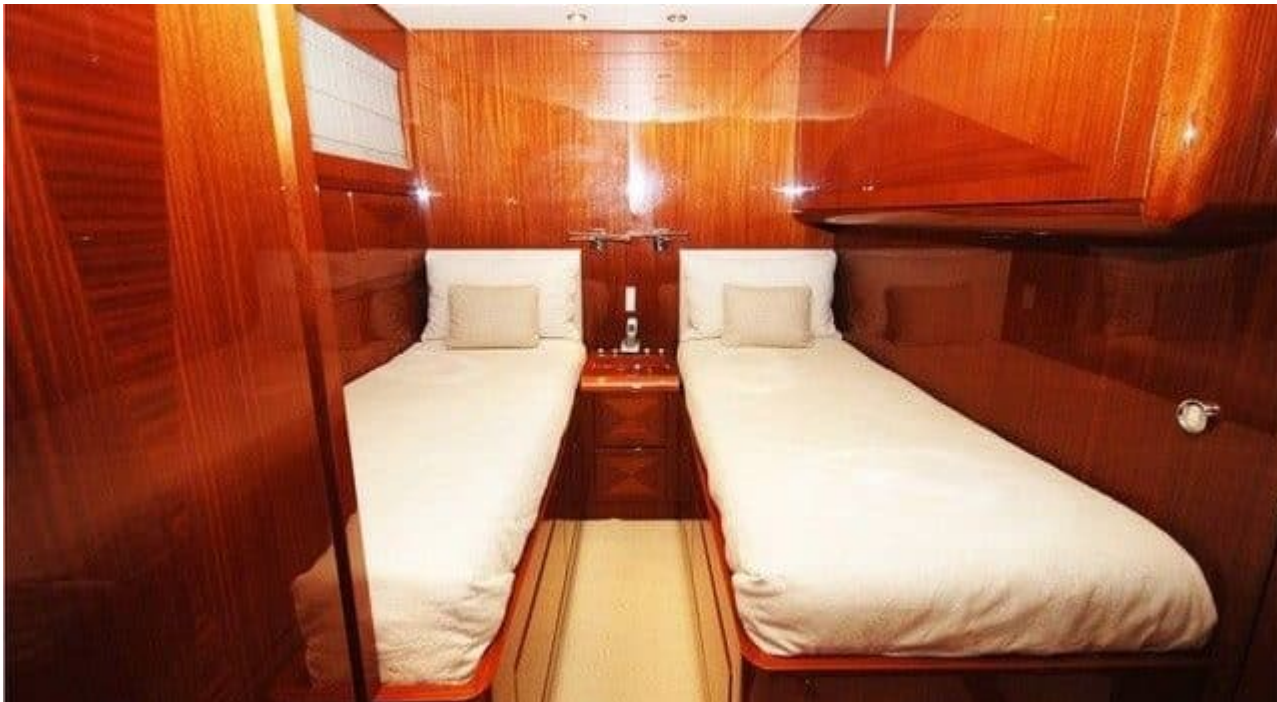

M/Y LADY SPLASH

 Length
24.00m 78.74 ft.

 Guests
12

 Cabins
3

 Crew
2

M/Y LADY SPLASH

Fridge

Kitchen

Tender

Wakeboard

Wifi

EXTERIOR DESIGN

INTERIOR DESIGN

GALLERY LIFESTYLE

Specifications

Low rate per day

24.00 m

Guests Cruising

12

Cabins

3

Winter Cruising Area(s)

West Mediterranean

Summer Cruising Area(s)