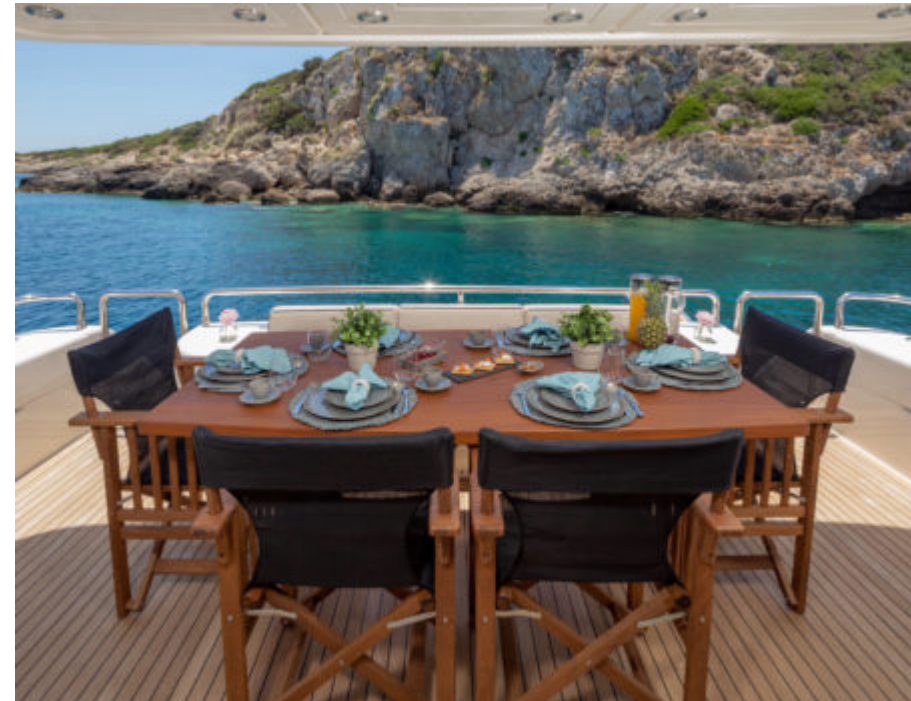

EXTERIOR DESIGN

INTERIOR DESIGN

GALLERY LIFESTYLE

Specifications

Summer low rate per week

50 000 €

Summer high rate per week

50 000 €