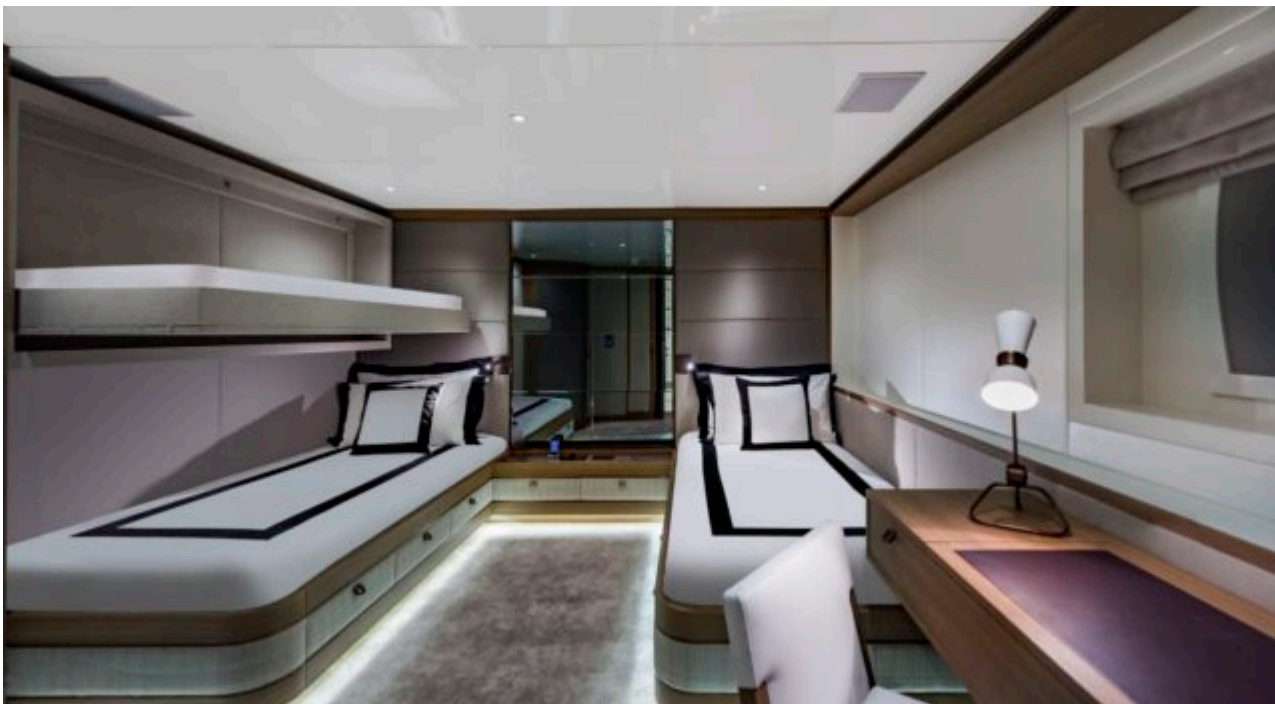

EXTERIOR DESIGN

INTERIOR DESIGN

GALLERY LIFESTYLE

Specifications

 Low rate per day
32 500 €

 High rate per day
36 670 €

 Summer low rate per week
210 000 €

 Summer high rate per week
250 000 €