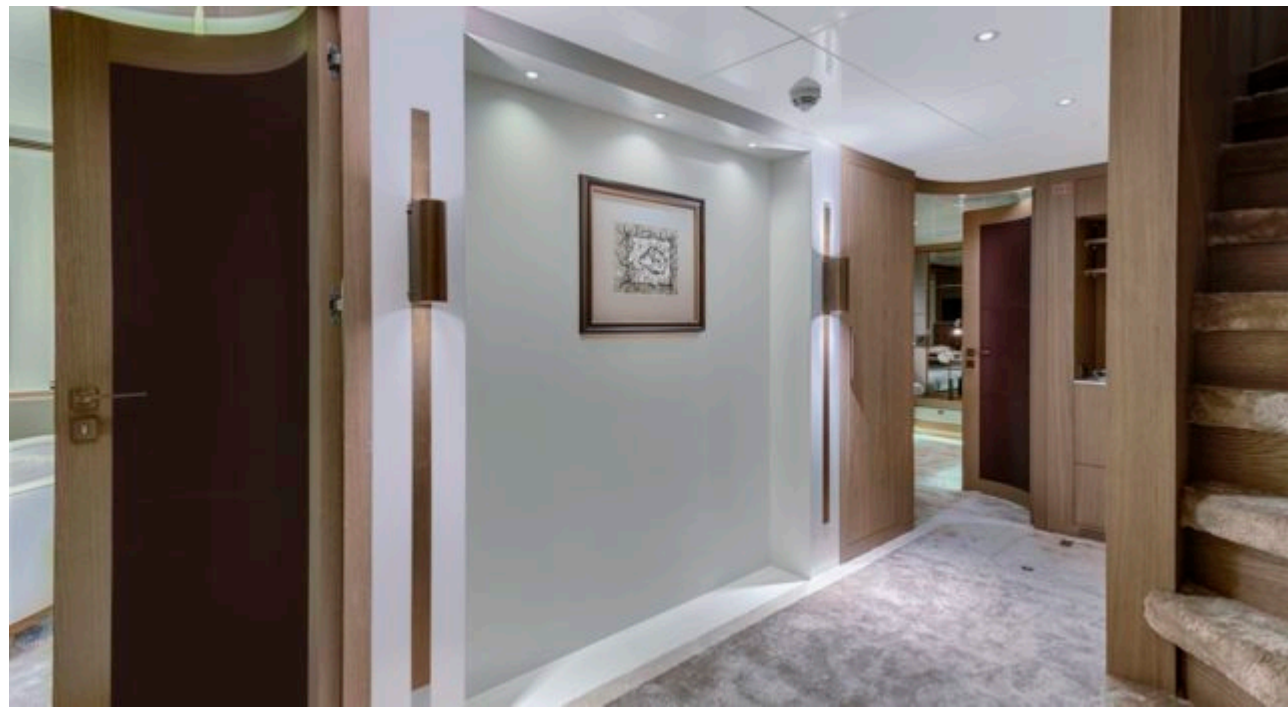

M/Y LIQUID SKY

Length
47m 154.2 ft.

Guests
12

Cabins
5

Crew
9

M/Y LIQUID SKY

-  Air Conditioning
-  Banana
-  Donuts
-  Fishing Gear
-  Gym Equipment
-  Jacuzzi
-  Jetski
-  Jetski stand-up
-  Kayaking
-  Paddle Boards x 2
-  Seabob x 2
-  Snorkeling Gear
-  Stabilisers at anchor
-  Stabilisers underway
-  Tender
-  Wakeboard
-  Waterskis
-  Wifi
-  Scuba diving

EXTERIOR DESIGN

INTERIOR DESIGN

GALLERY LIFESTYLE

Specifications

 Low rate per day
32 500 €

 High rate per day
36 670 €

 Summer low rate per week
210 000 €

 Summer high rate per week
250 000 €