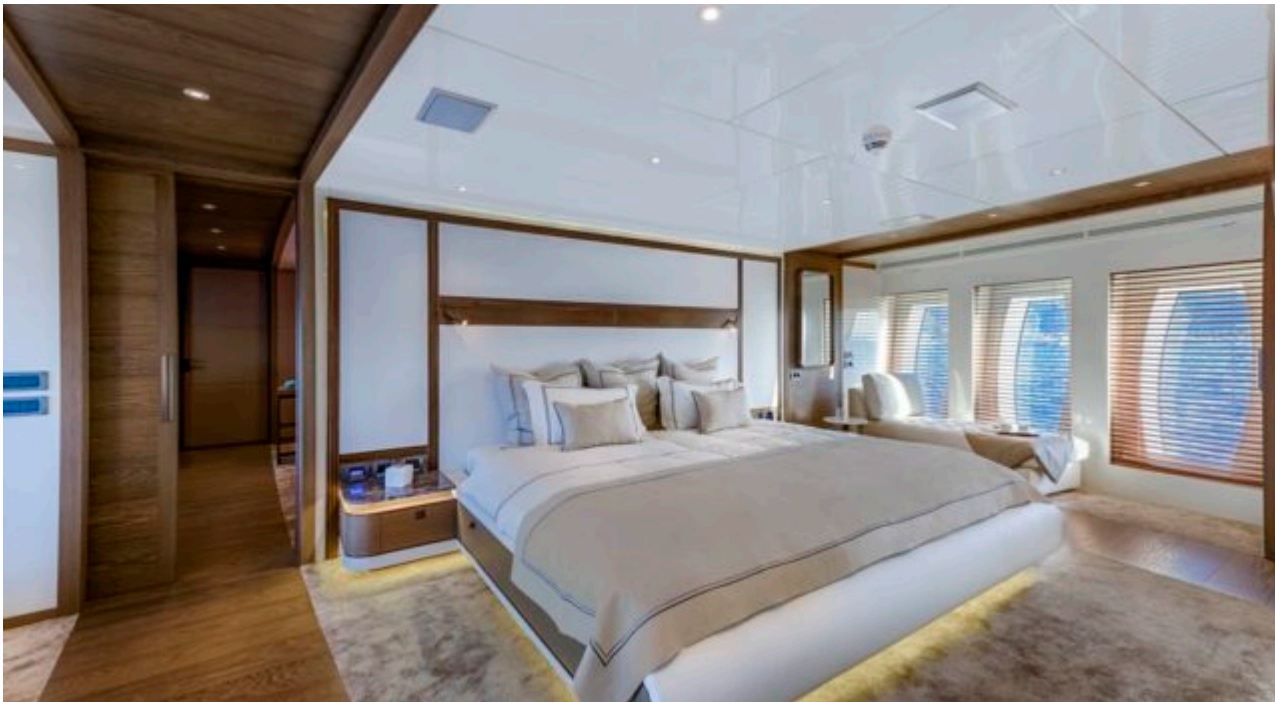

M/Y LIQUID SKY

Length
47m 154.2 ft.

Guests
12

Cabins
5

Crew
9

M/Y LIQUID SKY

-  Air Conditioning
-  Banana
-  Donuts
-  Fishing Gear
-  Gym Equipment
-  Jacuzzi
-  Jetski
-  Jetski stand-up
-  Kayaking
-  Paddle Boards x 2
-  Seabob x 2
-  Snorkeling Gear
-  Stabilisers at anchor
-  Stabilisers underway
-  Tender
-  Wakeboard
-  Waterskis
-  Wifi
-  Scuba diving

EXTERIOR DESIGN

INTERIOR DESIGN

GALLERY LIFESTYLE

Specifications

 Low rate per day
32 500 €

 High rate per day
36 670 €

 Summer low rate per week
210 000 €

 Summer high rate per week
250 000 €

 Winter low rate per week
210 000 €

 Winter high rate per week
250 000 €

 Builder
CMB Yachts

 Year built
2017

 Length
47 m

 Guests Cruising
12

 Cabins
5

Winter Cruising Area(s)
West Mediterranean