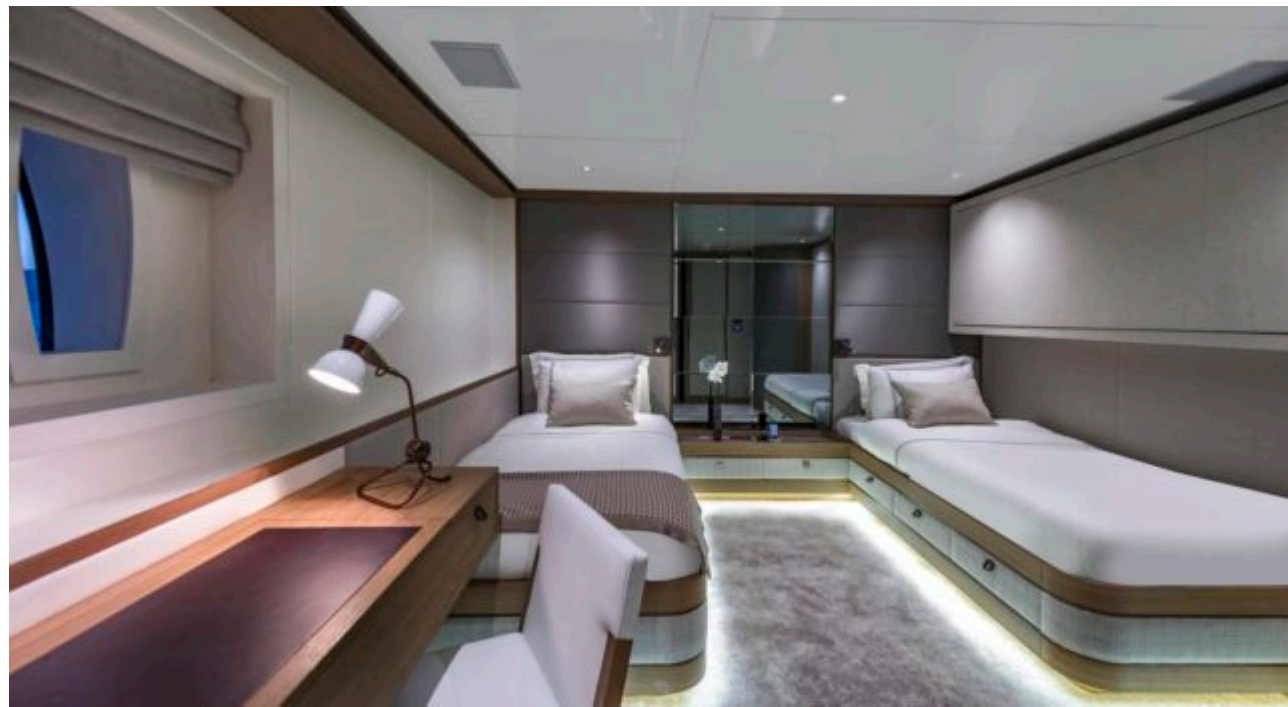

EXTERIOR DESIGN

INTERIOR DESIGN

GALLERY LIFESTYLE

Specifications

 Low rate per day
32 500 €

 High rate per day
36 670 €

 Summer low rate per week
210 000 €

 Summer high rate per week
250 000 €