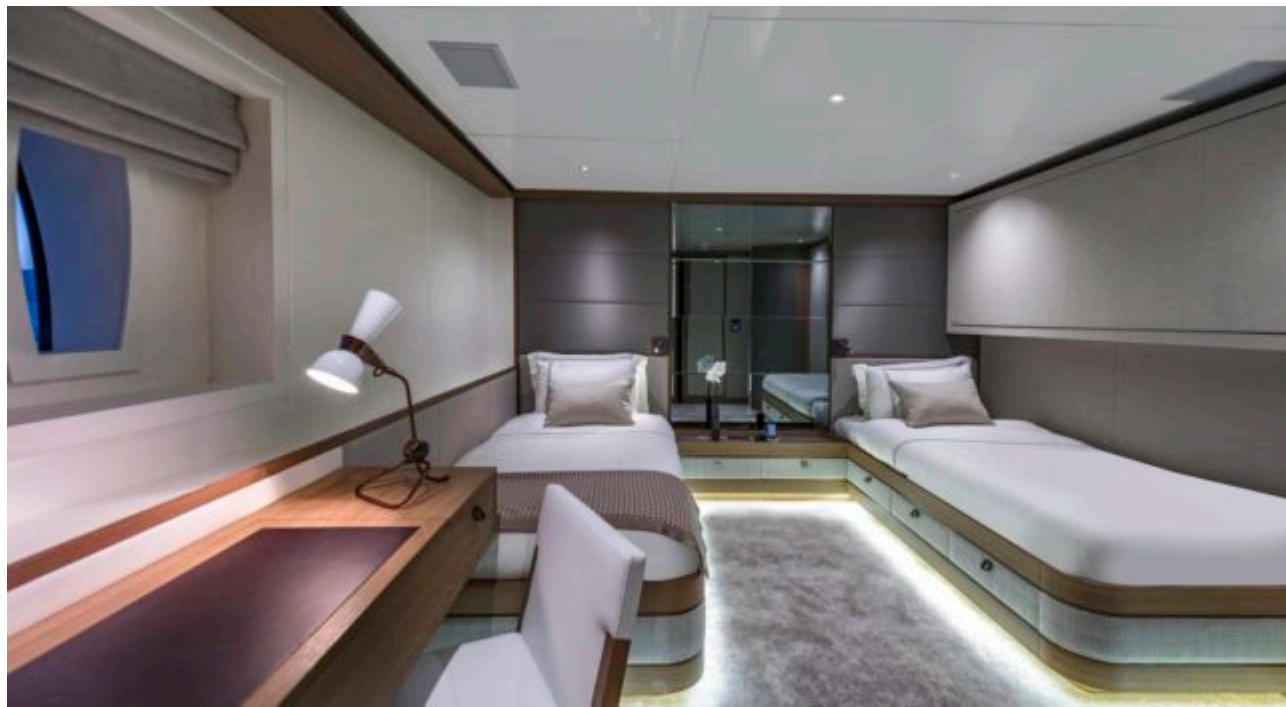

M/Y LIQUID SKY

Length
47m 154.2 ft.

Guests
12

Cabins
5

Crew
9

M/Y LIQUID SKY

-  Air Conditioning
-  Banana
-  Donuts
-  Fishing Gear
-  Gym Equipment
-  Jacuzzi
-  Jetski
-  Jetski stand-up
-  Kayaking
-  Paddle Boards x 2
-  Seabob x 2
-  Snorkeling Gear
-  Stabilisers at anchor
-  Stabilisers underway
-  Tender
-  Wakeboard
-  Waterskis
-  Wifi
-  Scuba diving

EXTERIOR DESIGN

INTERIOR DESIGN

GALLERY LIFESTYLE

Specifications

 Low rate per day
32 500 €

 High rate per day
36 670 €

 Summer low rate per week
210 000 €

 Summer high rate per week
250 000 €