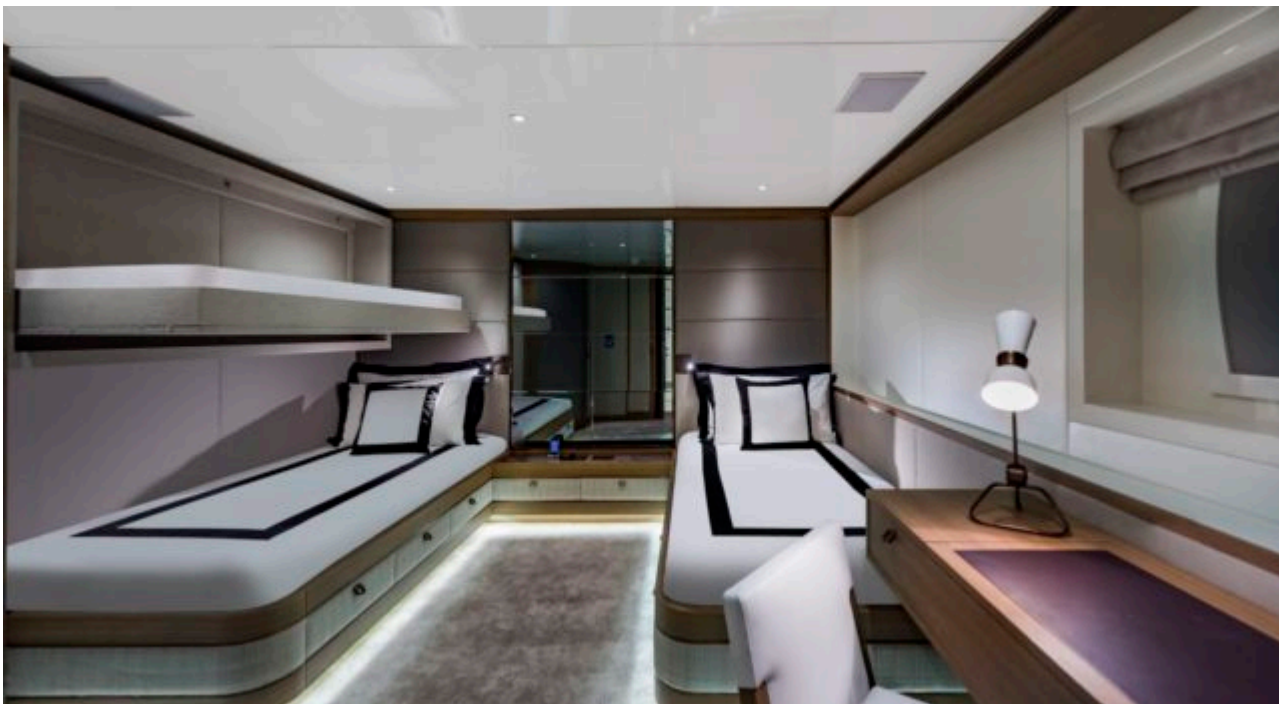

M/Y LIQUID SKY

Length
47m 154.2 ft.

Guests
12

Cabins
5

Crew
9

M/Y LIQUID SKY

-  Air Conditioning
-  Banana
-  Donuts
-  Fishing Gear
-  Gym Equipment
-  Jacuzzi
-  Jetski
-  Jetski stand-up
-  Kayaking
-  Paddle Boards x 2
-  Seabob x 2
-  Snorkeling Gear
-  Stabilisers at anchor
-  Stabilisers underway
-  Tender
-  Wakeboard
-  Waterskis
-  Wifi
-  Scuba diving

EXTERIOR DESIGN

INTERIOR DESIGN

GALLERY LIFESTYLE

Specifications

 Low rate per day
32 500 €

 High rate per day
36 670 €

 Summer low rate per week
210 000 €

 Summer high rate per week
250 000 €