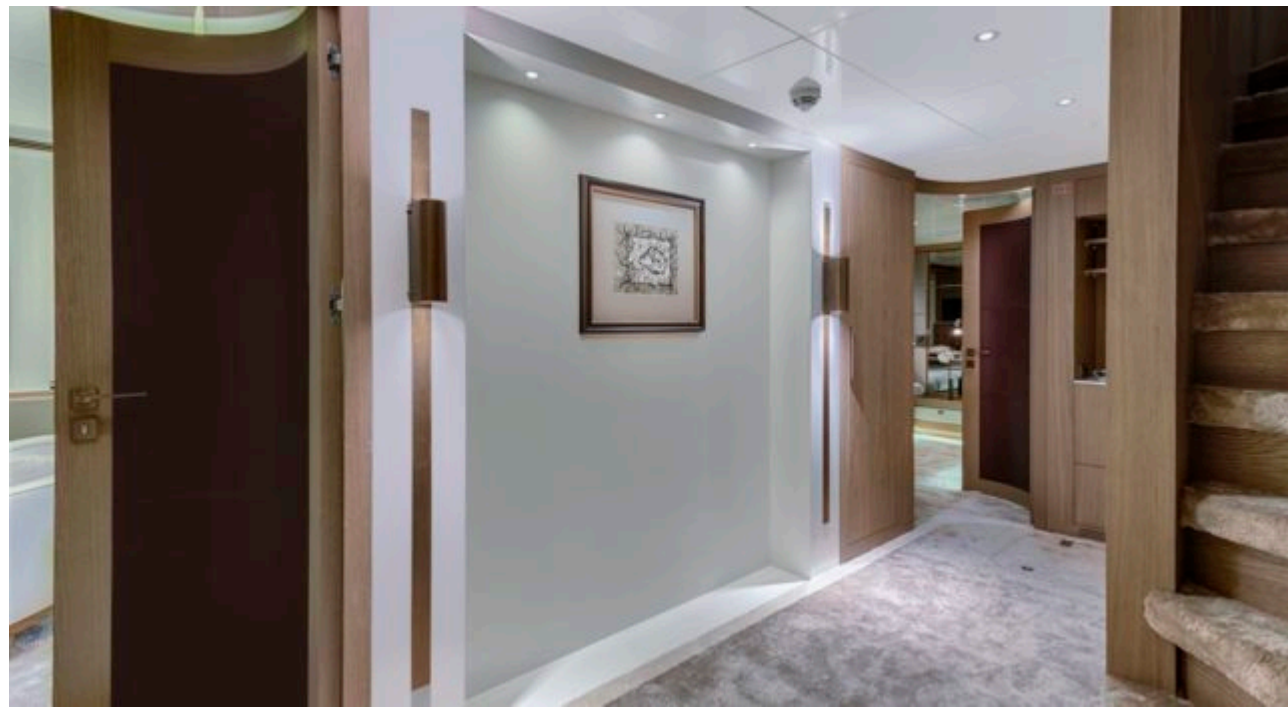

EXTERIOR DESIGN

INTERIOR DESIGN

GALLERY LIFESTYLE

Specifications

 Low rate per day
32 500 €

 High rate per day
36 670 €

 Summer low rate per week
210 000 €

 Summer high rate per week
250 000 €