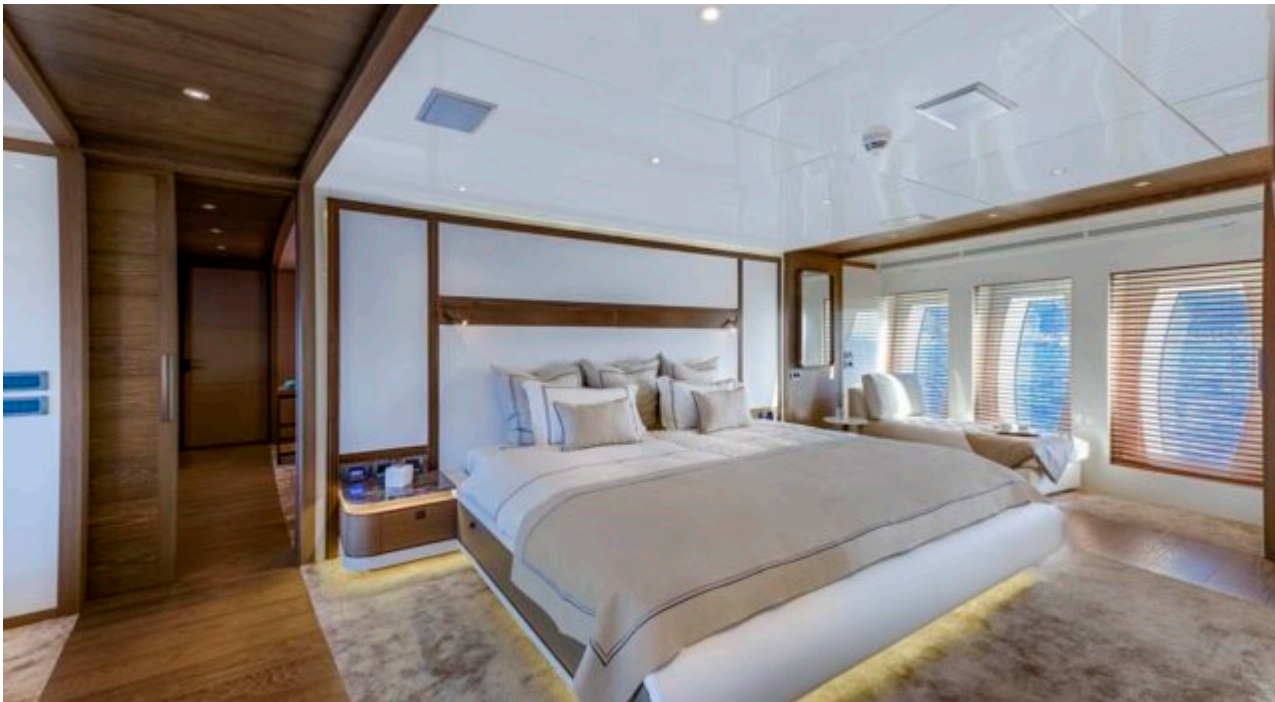

EXTERIOR DESIGN

INTERIOR DESIGN

GALLERY LIFESTYLE

Specifications

 Low rate per day
32 500 €

 High rate per day
36 670 €

 Summer low rate per week
210 000 €

 Summer high rate per week
250 000 €

 Winter low rate per week
210 000 €

 Winter high rate per week
250 000 €

 Builder
CMB Yachts

 Year built
2017

 Length
47 m

 Guests Cruising
12

 Cabins
5

Winter Cruising Area(s)
West Mediterranean