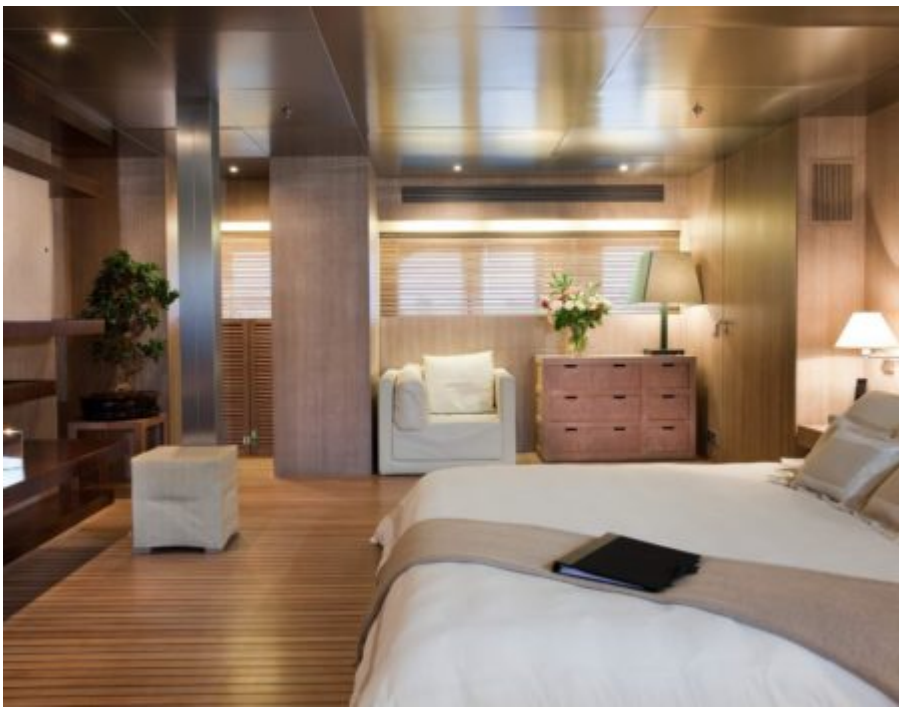

EXTERIOR DESIGN

INTERIOR DESIGN

GALLERY LIFESTYLE

Specifications

Summer low rate per week

185 000 €

Summer high rate per week

245 000 €