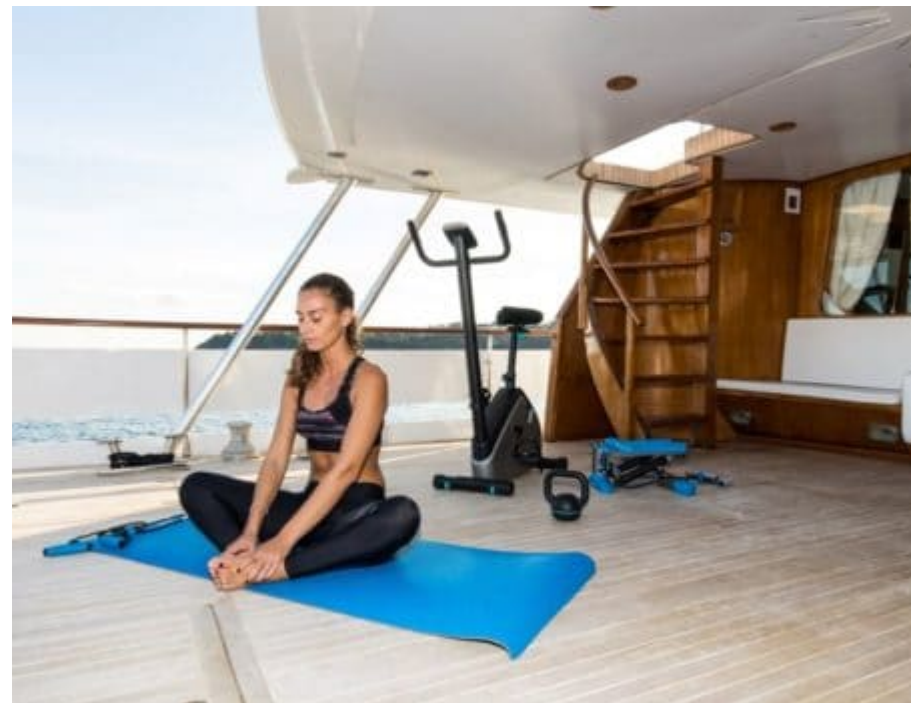

# M/Y NAFISA

-  Air Conditioning
-  Donuts
-  Gym Equipment
-  Jacuzzi
-  Kayaking
-  Paddle Boards x 2
-  Snorkeling Gear
-  Tender
-  Towable water toys
-  Waterskis
-  Wifi

# GALLERY LIFESTYLE