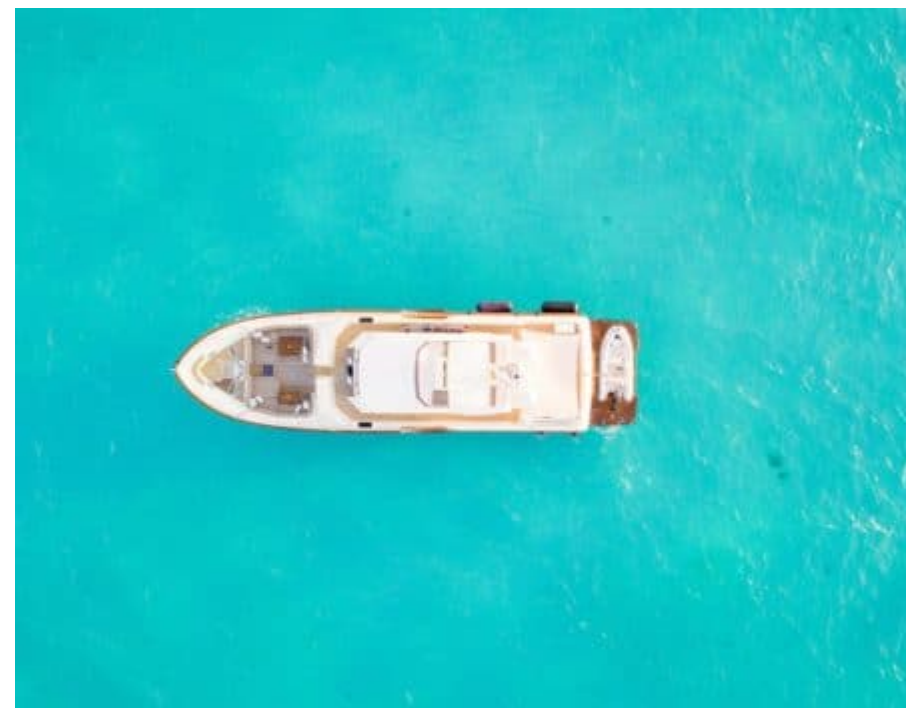

## M/Y NOMADA

Length  
**23.8m** 78.08  
ft.

Guests  
**7**

Cabins  
**4**

Crew  
**4**

# EXTERIOR DESIGN