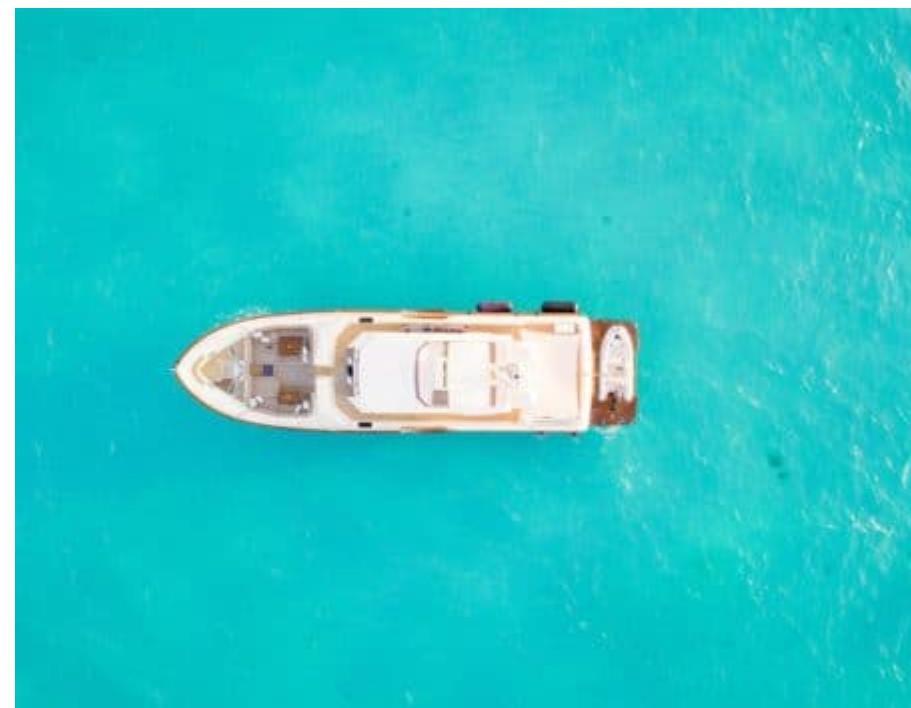

## M/Y NOMADA

Length  
**23.8m** 78.08  
ft.

Guests  
**7**

Cabins  
**4**

Crew  
**4**

# EXTERIOR DESIGN