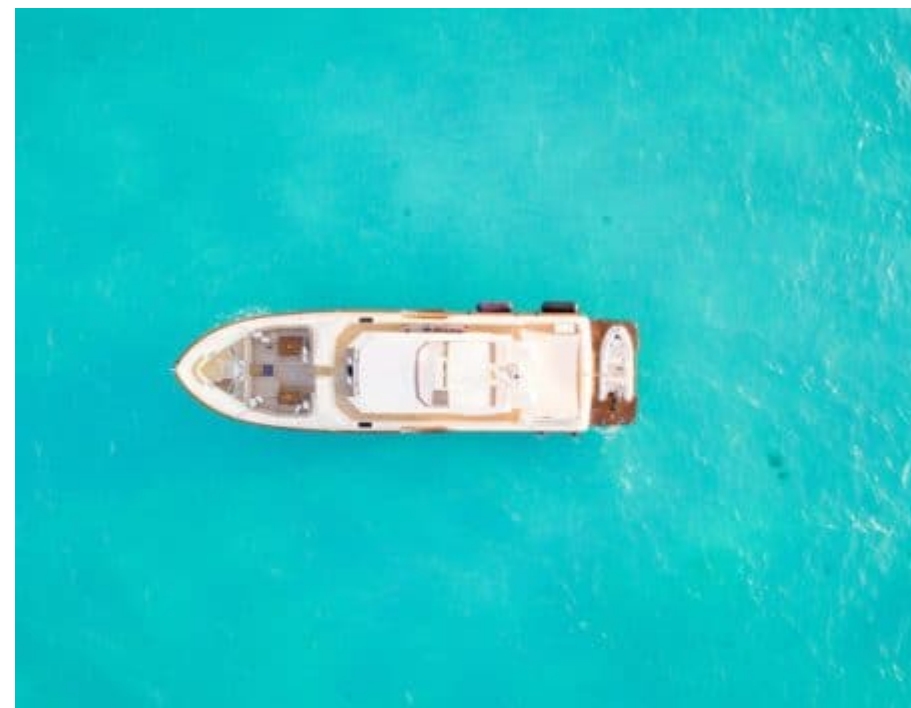

M/Y NOMADA

Length
23.8m 78.08
ft.

Guests
6

Cabins
3

Crew
4

M/Y NOMADA

-  Air Conditioning
-  Jetski x 2
-  Kayaks x 2
-  Stabilisers at anchor
-  Stabilisers underway
-  Tender
-  Wifi
-  Scuba diving

EXTERIOR DESIGN

2021

Length

23.8 m

Guests Cruising

6

Cabins

3

Winter Cruising Area(s)

Caribbean & Bahamas

Summer Cruising Area(s)

Caribbean & Bahamas

Crew

4

Max speed

15 knots

Cruising speed