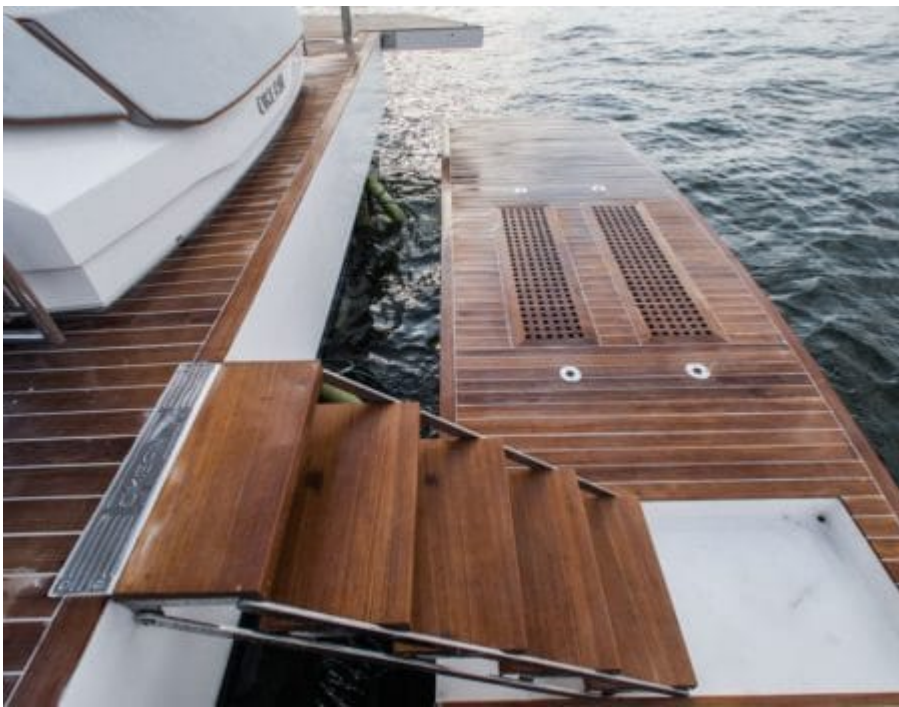

Sound System

Wifi

EXTERIOR DESIGN

INTERIOR DESIGN

GALLERY LIFESTYLE

Specifications

Low rate per day

4 800 €