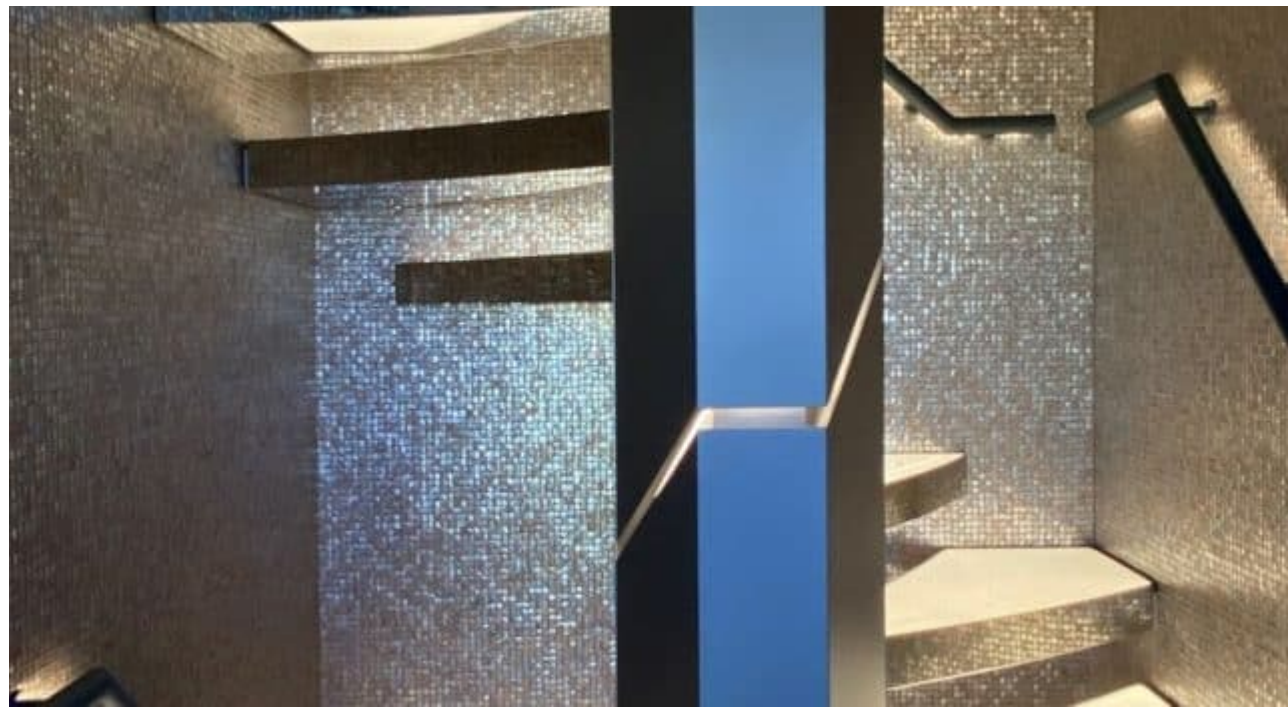

M/Y PANDION PEARL

 Length
44.50m 146 ft.

 Guests
12

 Cabins
5

 Crew
9

M/Y PANDION PEARL

-  Fridge
-  Kitchen
-  Microwave
-  Shower
-  Sunbeds
-  Air Conditioning
-  Apple TV
-  Donuts
-  Floating dock
-  Gym Equipment
-  Jacuzzi
-  Jetski
-  Kayaks x 2
-  Paddle Boards x 2
-  Seabob x 3
-  Snorkeling Gear
-  Sound System
-  Stabilisers at anchor
-  Stabilisers underway
-  Television
-  Tender
-  Wakeboard
-  Waterskis
-  Wifi

EXTERIOR DESIGN

INTERIOR DESIGN

GALLERY LIFESTYLE

Specifications

Low rate per day

37 500 €

High rate per day

40 000 €