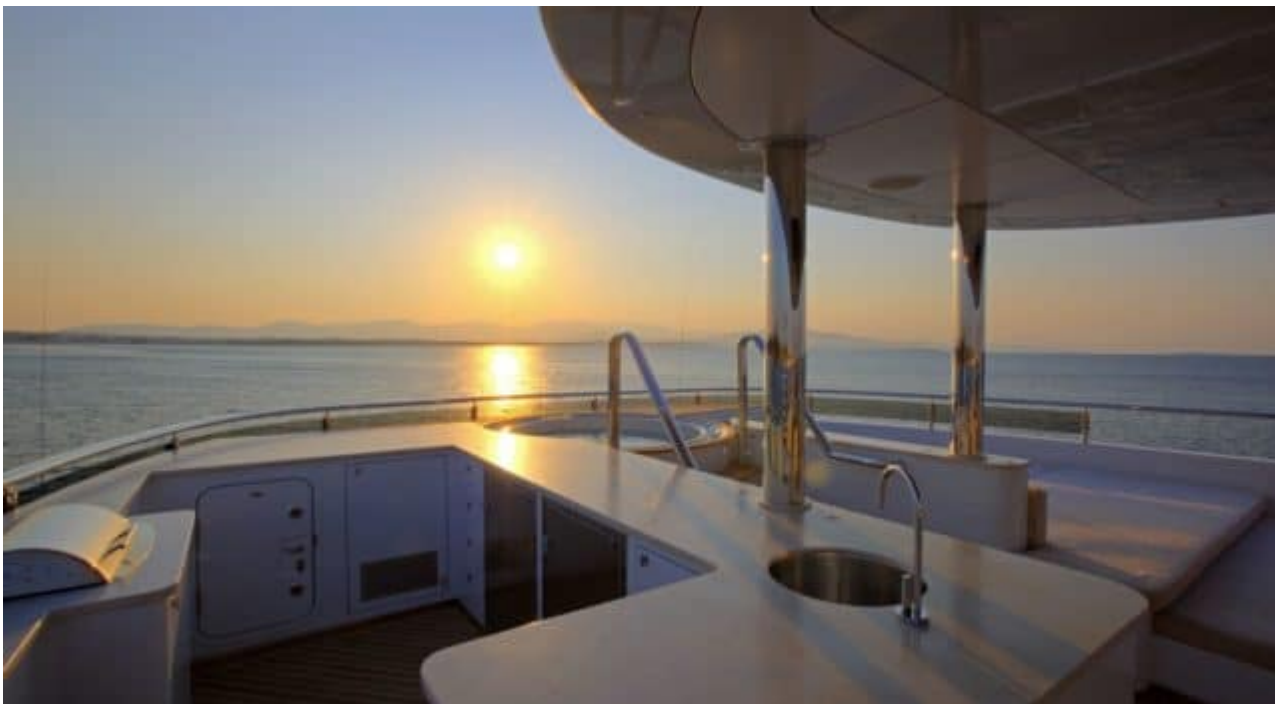

M/Y QUARANTA

	Length 34m 111.55 ft.		Guests 12		Cabins 6		Crew 6
---	---------------------------------	---	---------------------	---	--------------------	---	------------------

M/Y QUARANTA

-  Air Conditioning
-  Fishing Gear
-  Jacuzzi
-  Paddle Boards x 2
-  Snorkeling Gear
-  Stabilisers underway
-  Tender
-  Towable water toys
-  Waterskis
-  Wifi

EXTERIOR DESIGN

INTERIOR DESIGN

GALLERY LIFESTYLE

Specifications

Summer low rate per week
109 000 €

Summer high rate per week
109 000 €

Winter low rate per week
109 000 €

Winter high rate per week
109 000 €