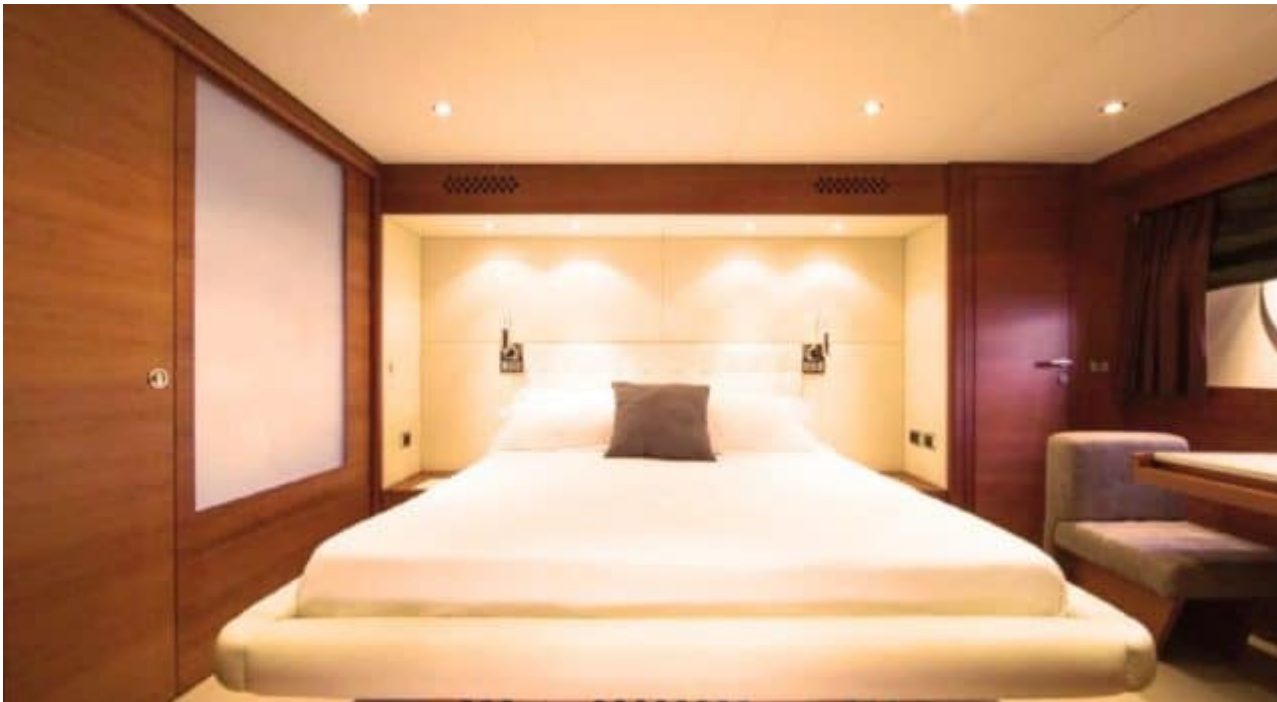

M/Y QUESTA E VITA

 Length
23.50m 77.1 ft.

 Guests
15

 Cabins
4

 Crew
4

M/Y QUESTA E VITA

-  Air Conditioning
-  Fishing Gear
-  Jacuzzi
-  Jetski
-  Kneeboard
-  Paddle Board
-  Seabob
-  Snorkeling Gear
-  Stabilisers at anchor
-  Stabilisers underway
-  Tender
-  Towable water toys
-  Wakeboard
-  Waterskis
-  Wifi
-  Windsurf

EXTERIOR DESIGN

INTERIOR DESIGN

GALLERY LIFESTYLE

Specifications

Low rate per day

4 316 €

High rate per day

4 983 €