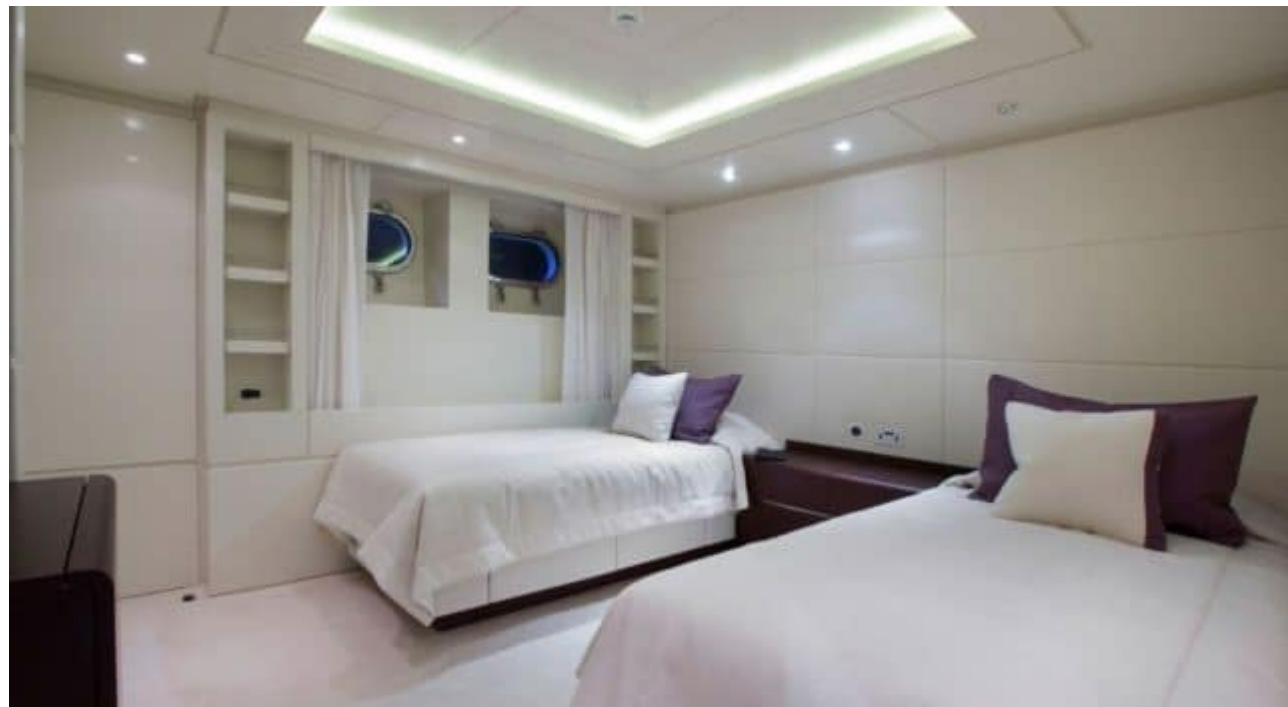

M/Y ROLA

Length
47.5m
155.84 ft.

Guests
12

Cabins
5

Crew
9

M/Y ROLA

-  Air Conditioning
-  Flyboard
-  Jacuzzi
-  Jetski x 2
-  Paddle Boards x 2
-  Seabob x 2
-  Snorkeling Gear
-  Stabilisers at anchor
-  Stabilisers underway
-  Tender
-  Towable water toys
-  Wakeboard
-  Waterskis
-  Wifi

EXTERIOR DESIGN

INTERIOR DESIGN

GALLERY LIFESTYLE

Specifications

Summer low rate per week

154 000 €

Summer high rate per week

175 000 €

Year refit

2015

Length

47.5 m

Guests Cruising

12

Cabins

5