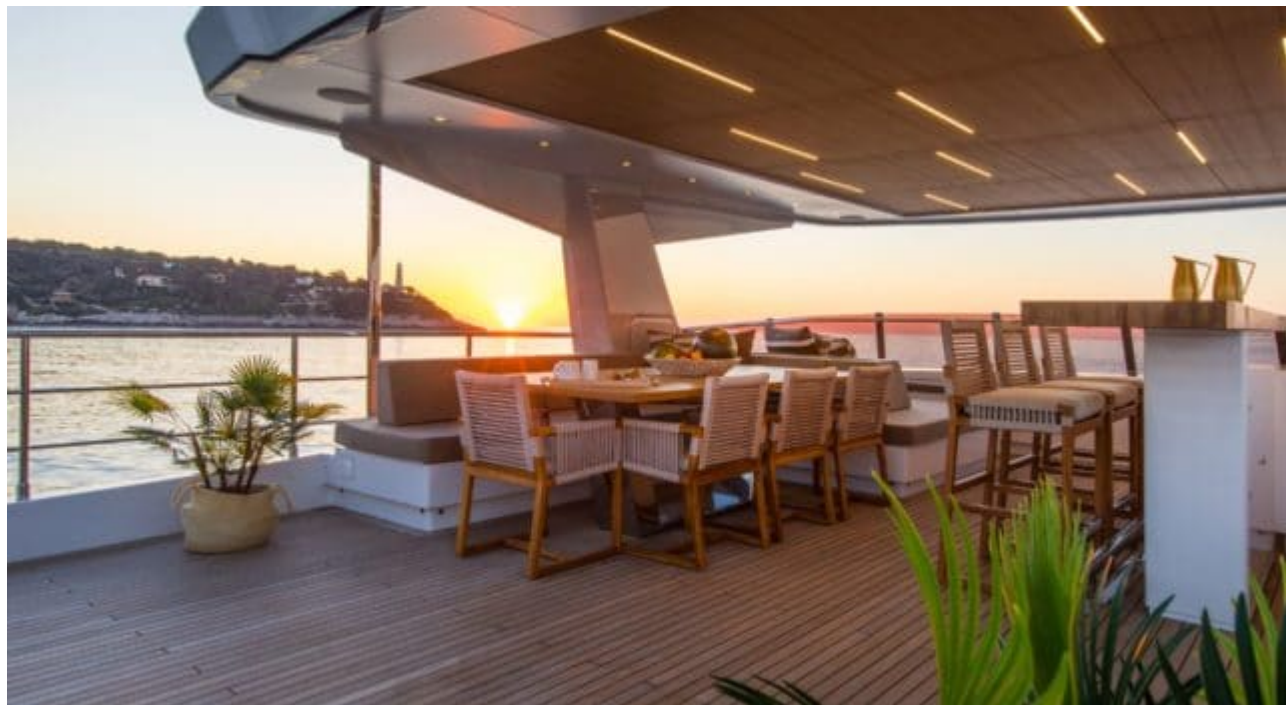

M/Y SASSA LA MARE

 Length
33.85m 111.06 ft.

 Guests
12

 Cabins
5

 Crew
6

M/Y SASSA LA MARE

-  Air Conditioning
-  Electric bicycle
-  Jacuzzi
-  Jetski
-  Kayaks x 2
-  Paddle Boards x 2
-  Seabob x 2
-  Snorkeling Gear
-  Stabilisers at anchor
-  Stabilisers underway
-  Tender
-  Towable water toys
-  Waterskis
-  Wifi

EXTERIOR DESIGN

INTERIOR DESIGN

GALLERY LIFESTYLE

Specifications

Summer low rate per week

125 000 €

Summer high rate per week

150 000 €