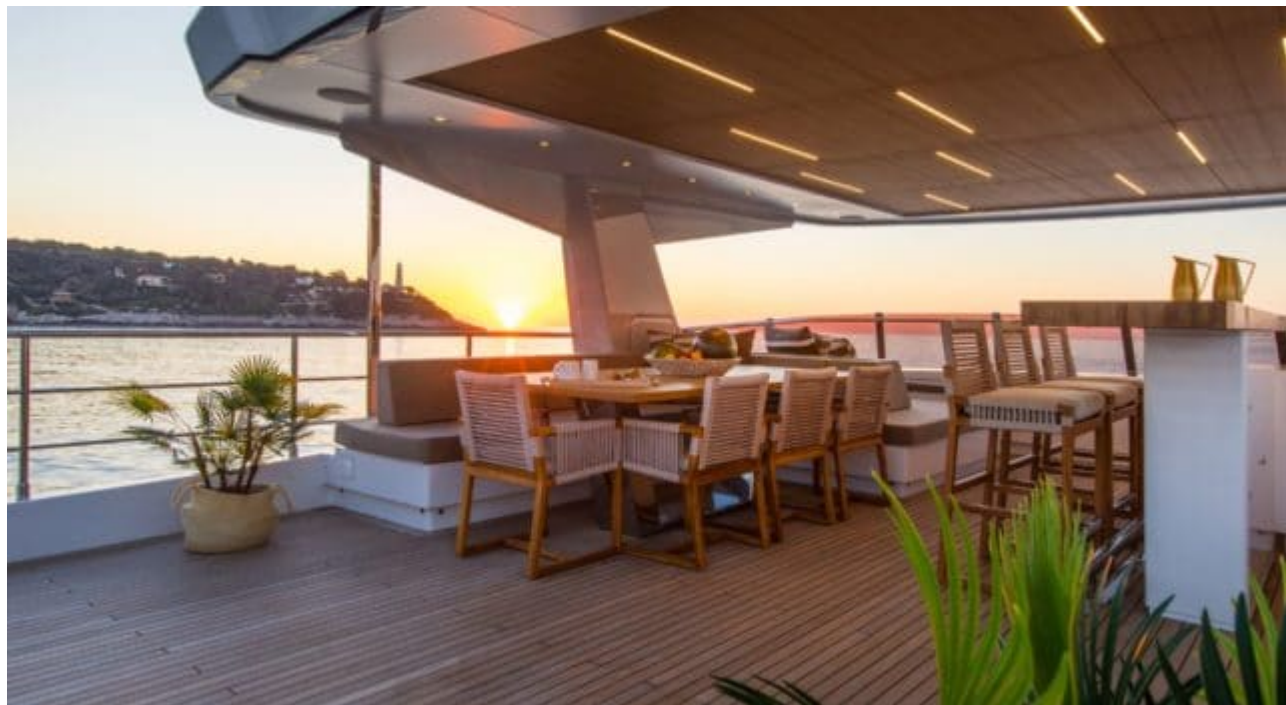

*M/Y SASSA LA
MARE*

 Length
33.85m 111.06 ft.

 Guests
12

 Cabins
5

 Crew
6

M/Y SASSA LA MARE

-  Air Conditioning
-  Electric bicycle
-  Jacuzzi
-  Jetski
-  Kayaks x 2
-  Paddle Boards x 2
-  Seabob x 2
-  Snorkeling Gear
-  Stabilisers at anchor
-  Stabilisers underway
-  Tender
-  Towable water toys
-  Waterskis
-  Wifi

EXTERIOR DESIGN

INTERIOR DESIGN

GALLERY LIFESTYLE

Specifications

Summer low rate per week

125 000 €

Summer high rate per week

150 000 €