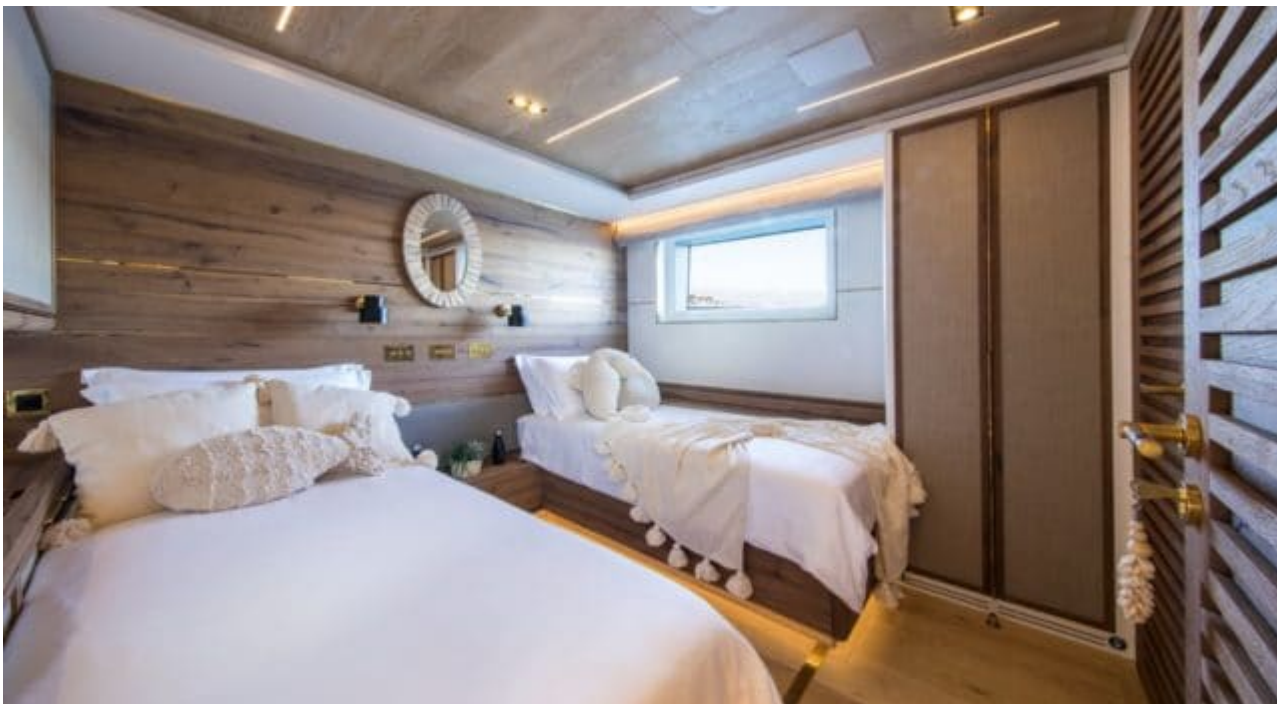

EXTERIOR DESIGN

INTERIOR DESIGN

GALLERY LIFESTYLE

Specifications

Summer low rate per week

125 000 €

Summer high rate per week

150 000 €