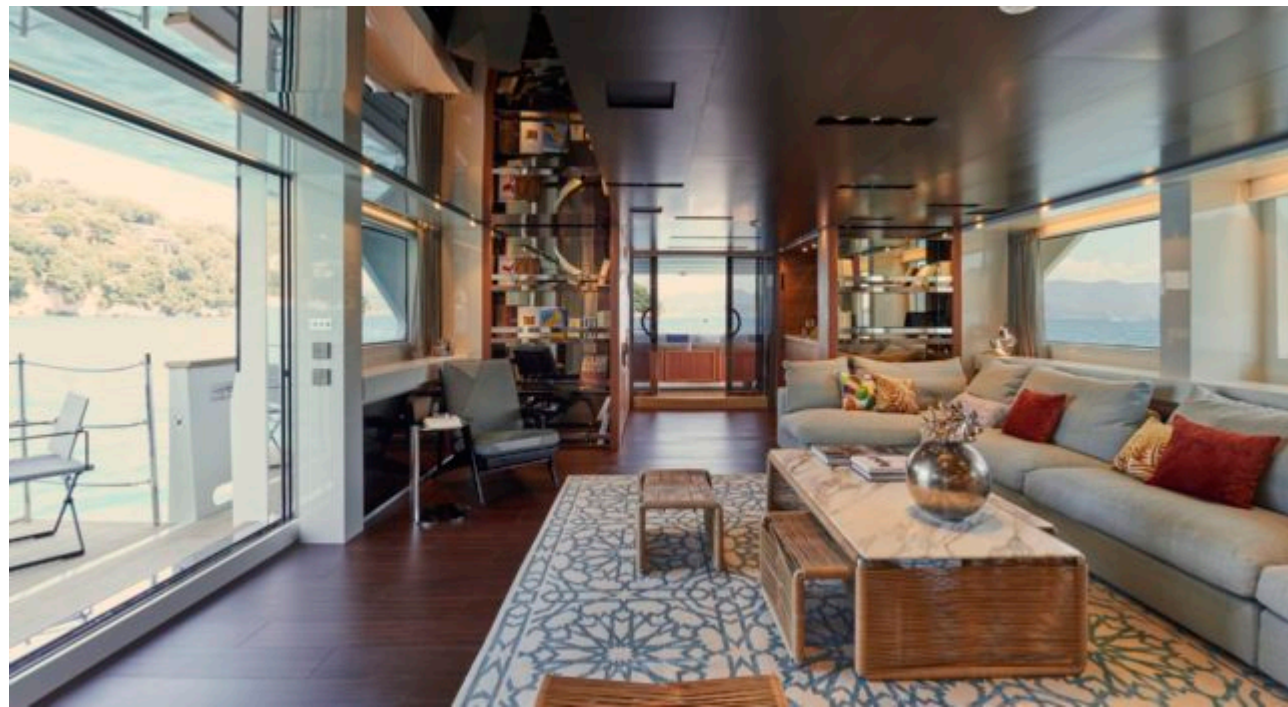

EXTERIOR DESIGN

INTERIOR DESIGN

GALLERY LIFESTYLE

Specifications

Summer low rate per week

112 500 €

Summer high rate per week

135 000 €