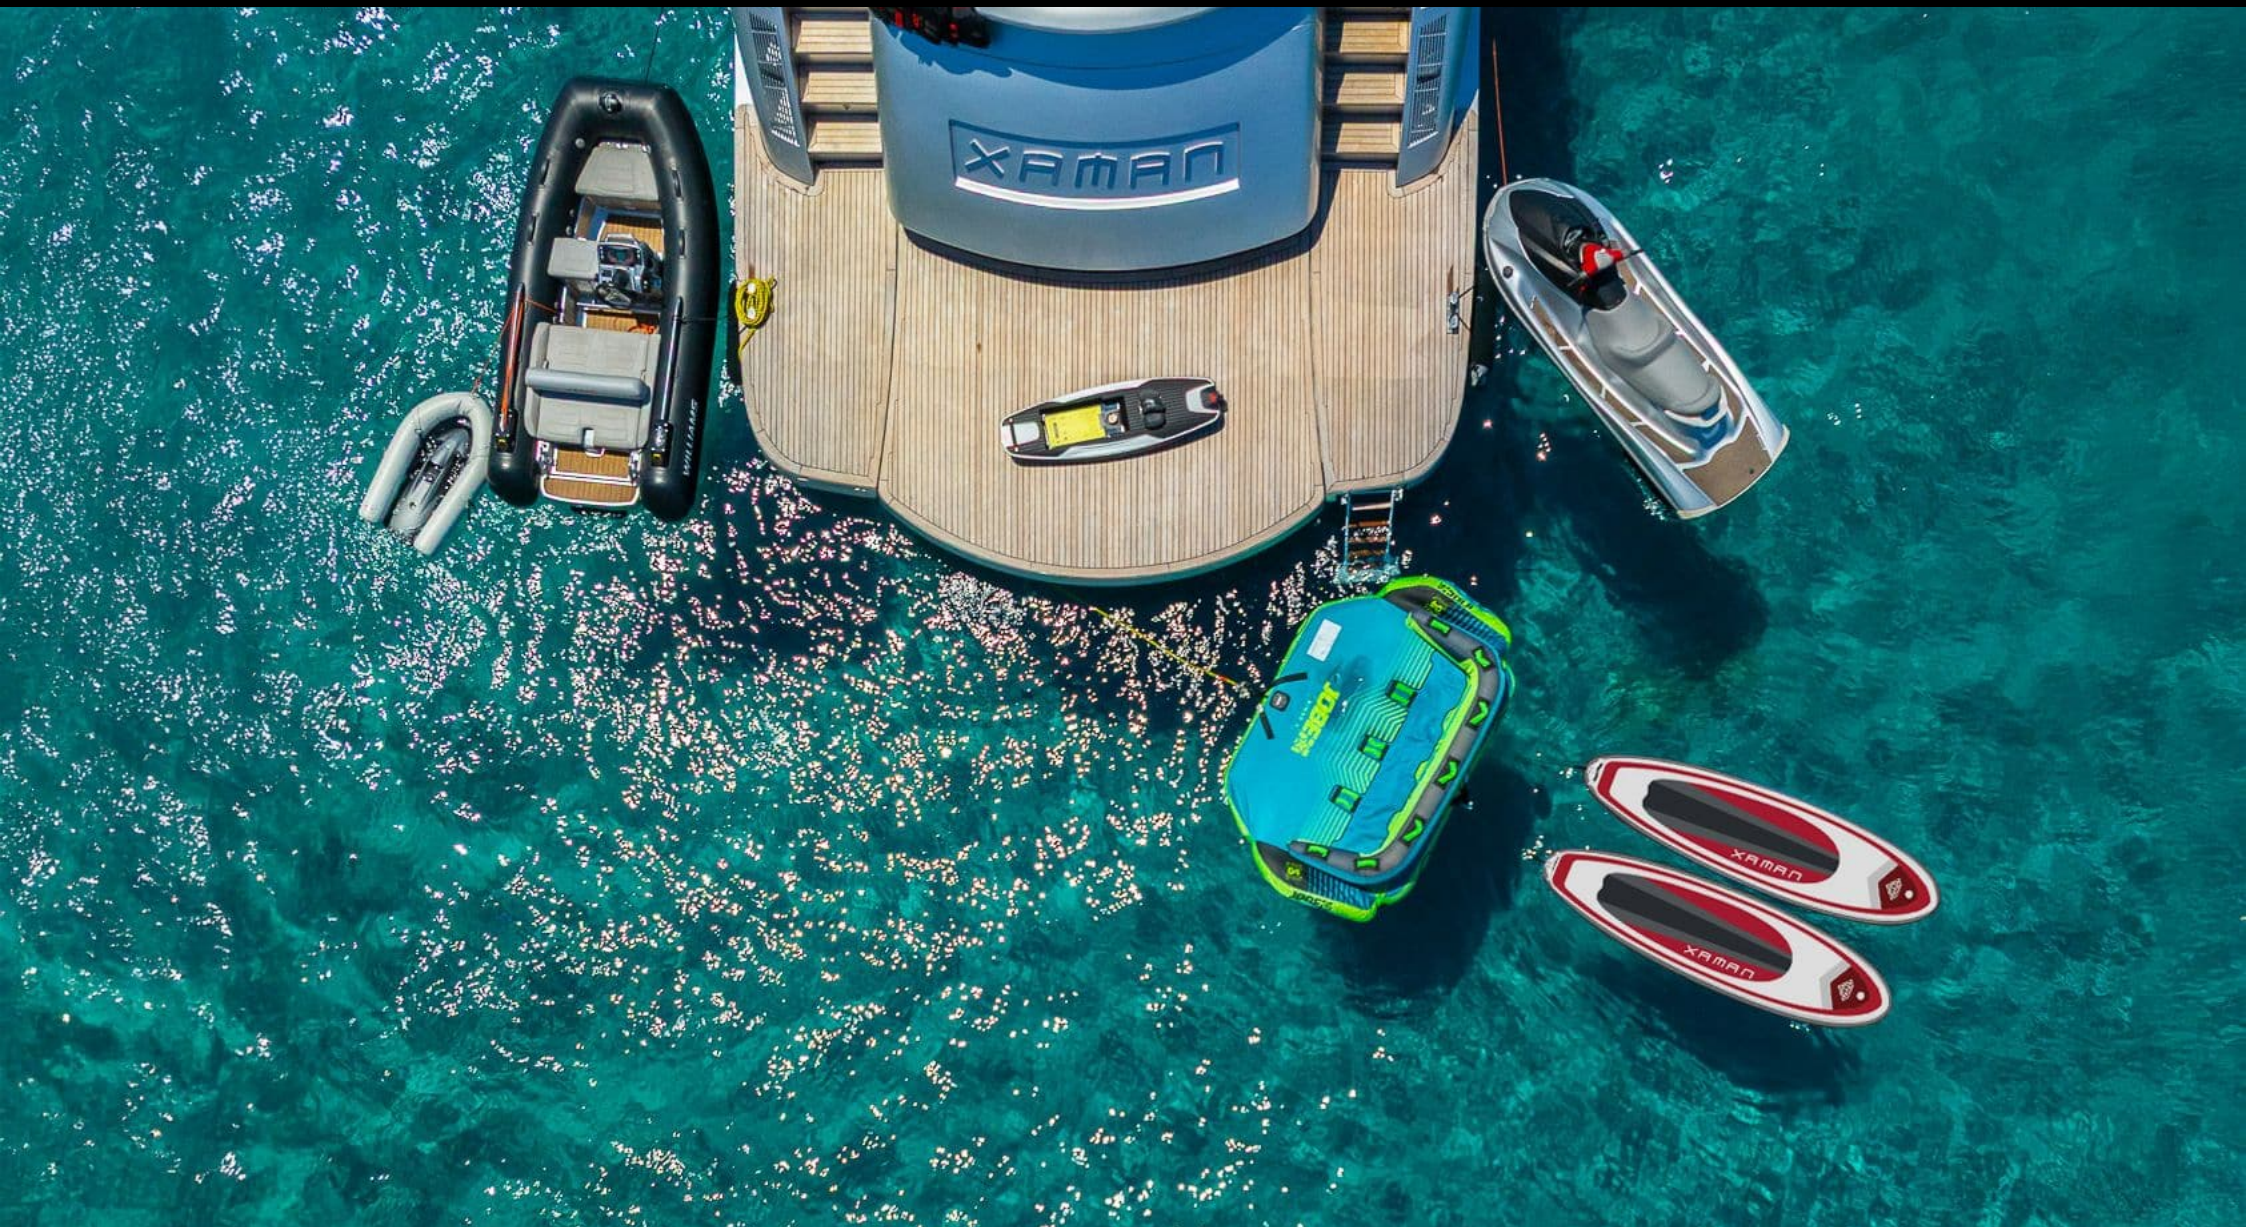

GALLERY LIFESTYLE