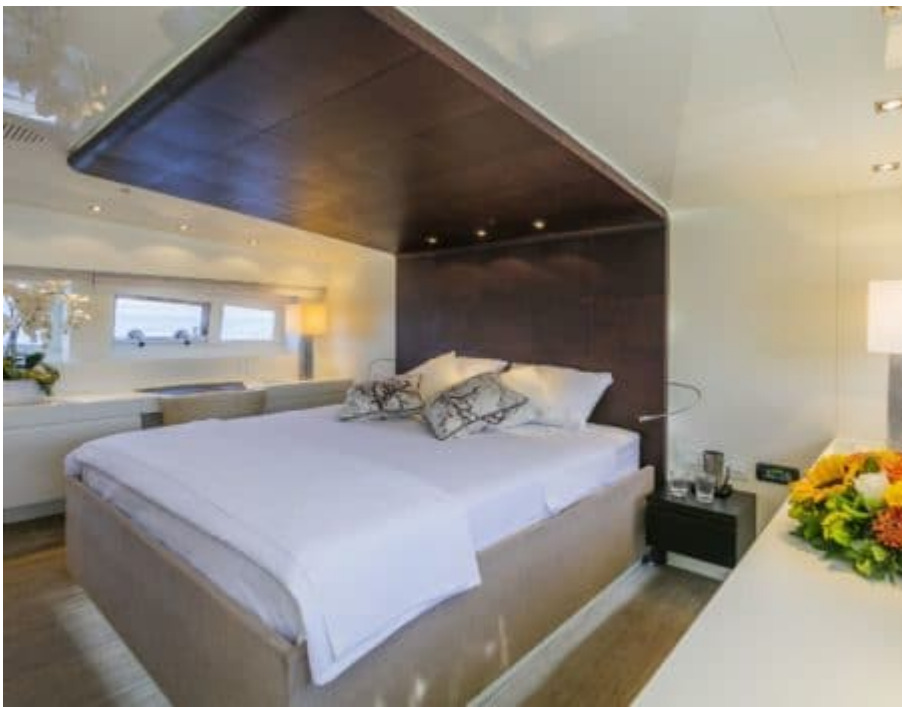

M/Y XANAX

Length
33.8m
110.89 ft.

Guests
8

Cabins
4

Crew
6

M/Y XANAX

-  Air Conditioning
-  Gym Equipment
-  Jetski
-  Kayaks x 2
-  Snorkeling Gear
-  Tender
-  Waterskis
-  Wifi

EXTERIOR DESIGN

INTERIOR DESIGN

GALLERY LIFESTYLE

Specifications

Summer low rate per week

60 000 €

Summer high rate per week

68 000 €

Winter low rate per week

2021

Length

33.8 m

Guests Cruising

8

Cabins

4

Winter Cruising Area(s)